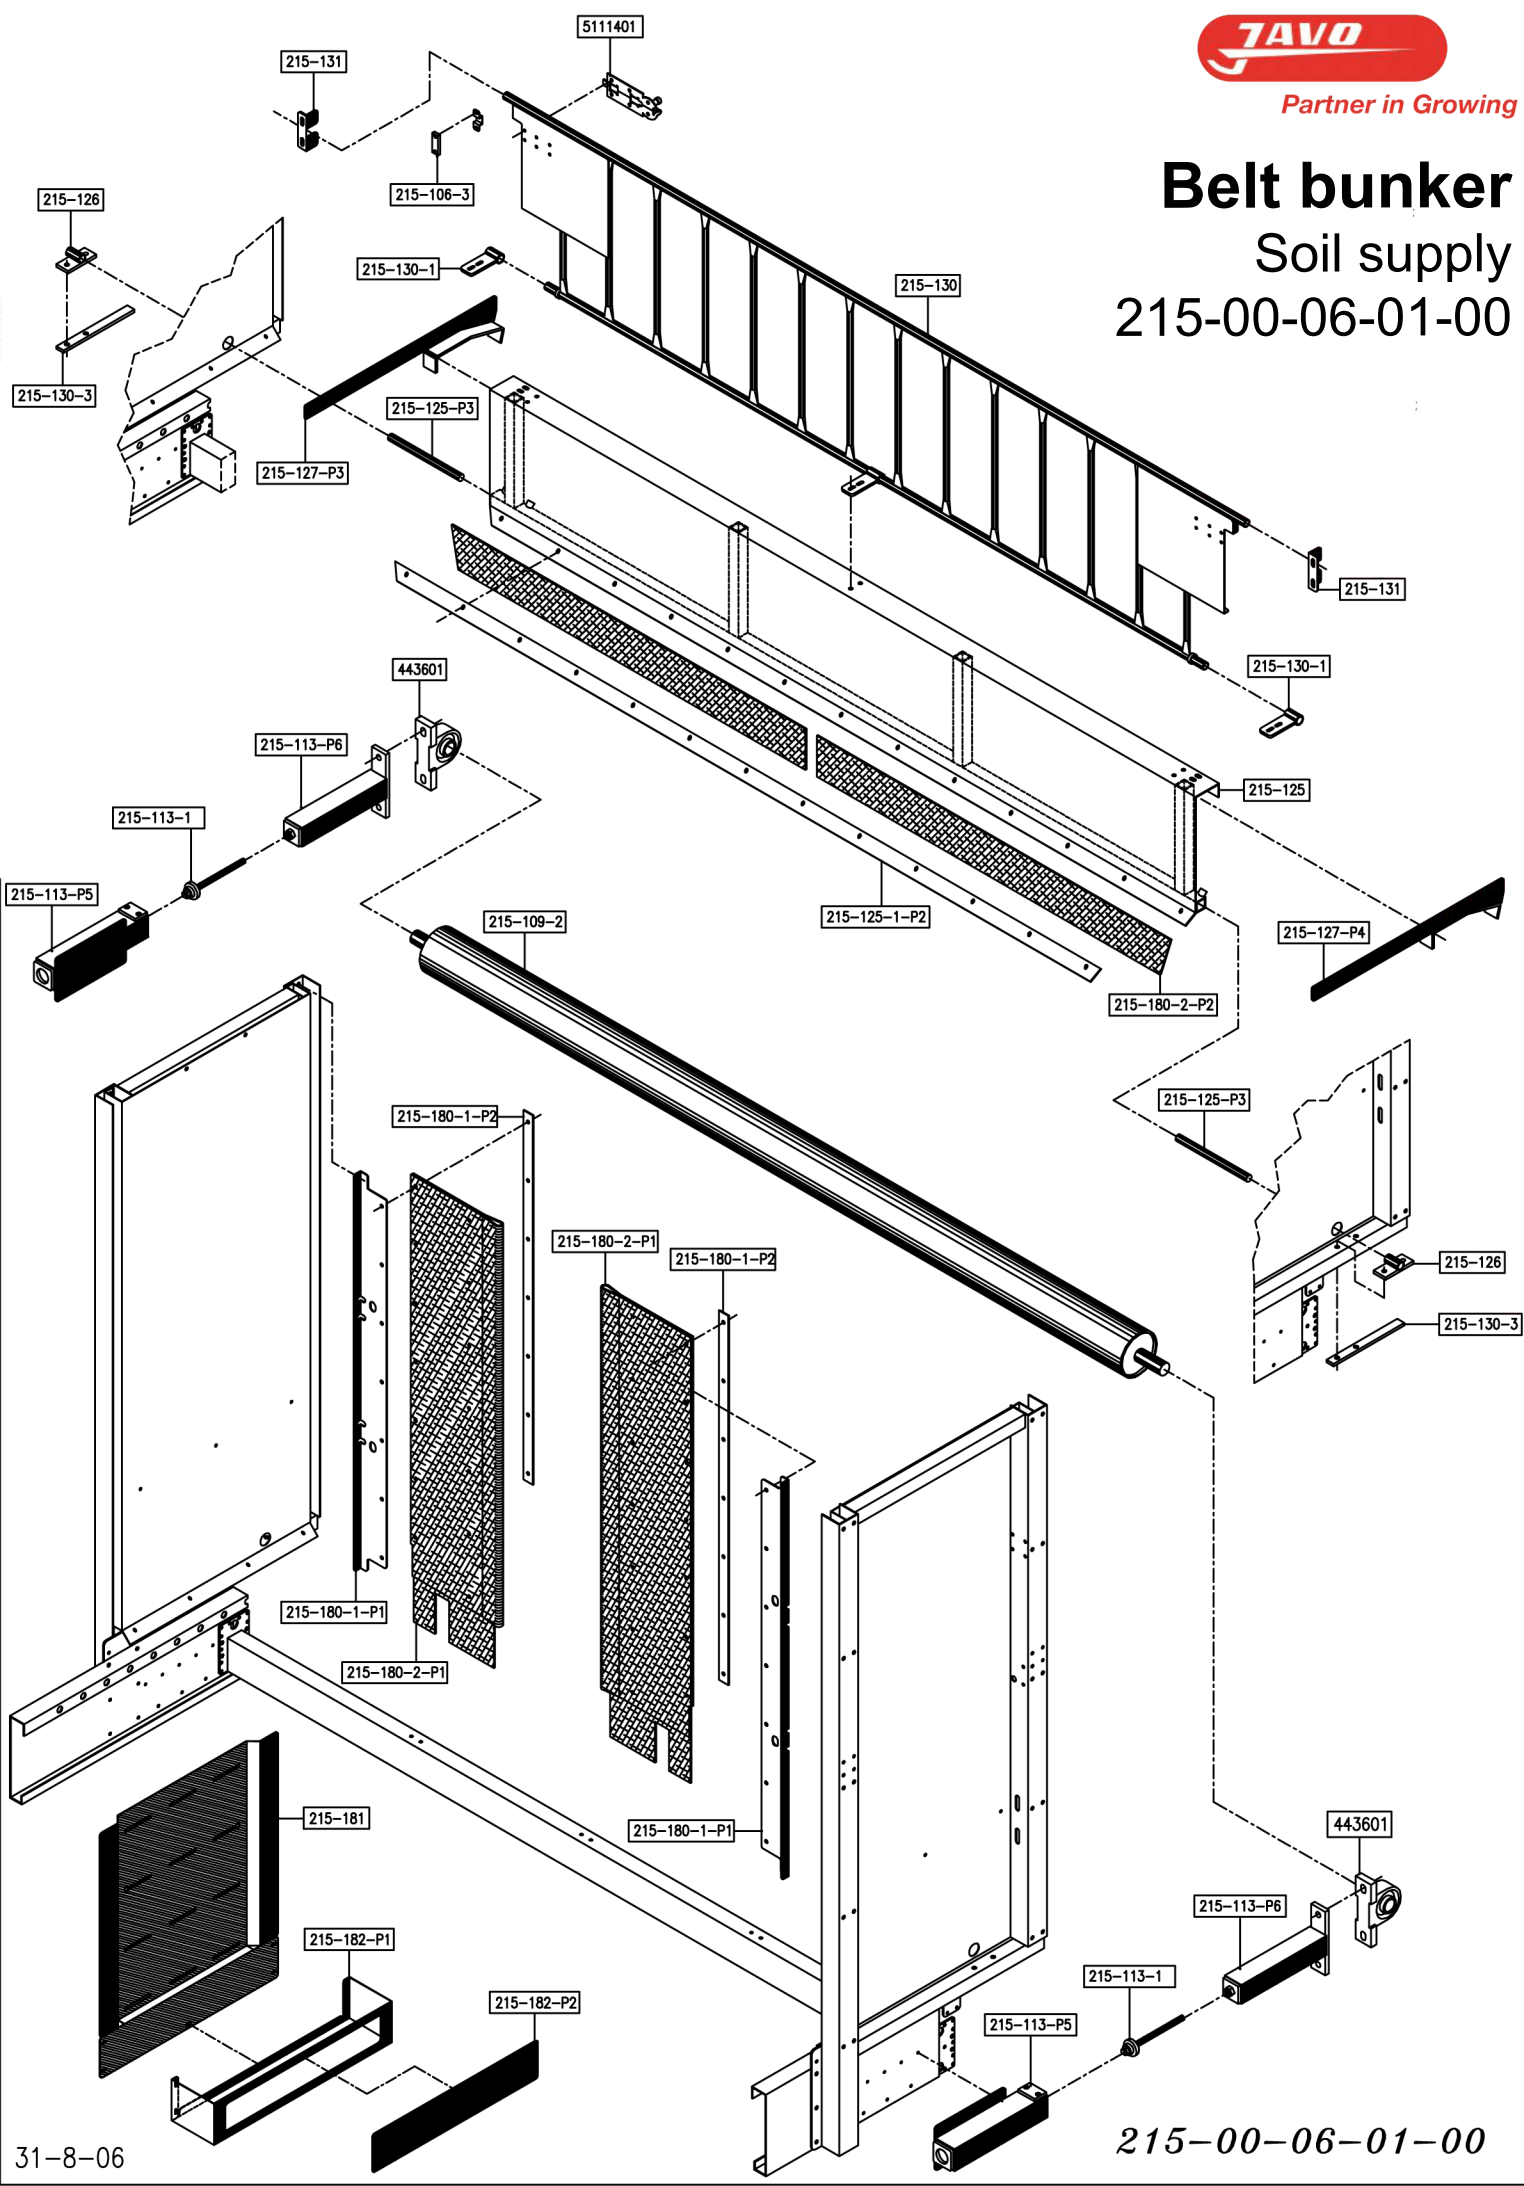

Belt bunker

Plates backside

215-00-05-01-00

Belt bunker

Soil supply

215-00-06-01-00

| |
|-------------|
| Bunkerlänge |
| 6480 mm |
| 7080 mm |
| 7280 mm |
| 8080 mm |
| 8880 mm |
| 9080 mm |
| 9680 mm |
| 10480 mm |
| 11280 mm |
| 12080 mm |