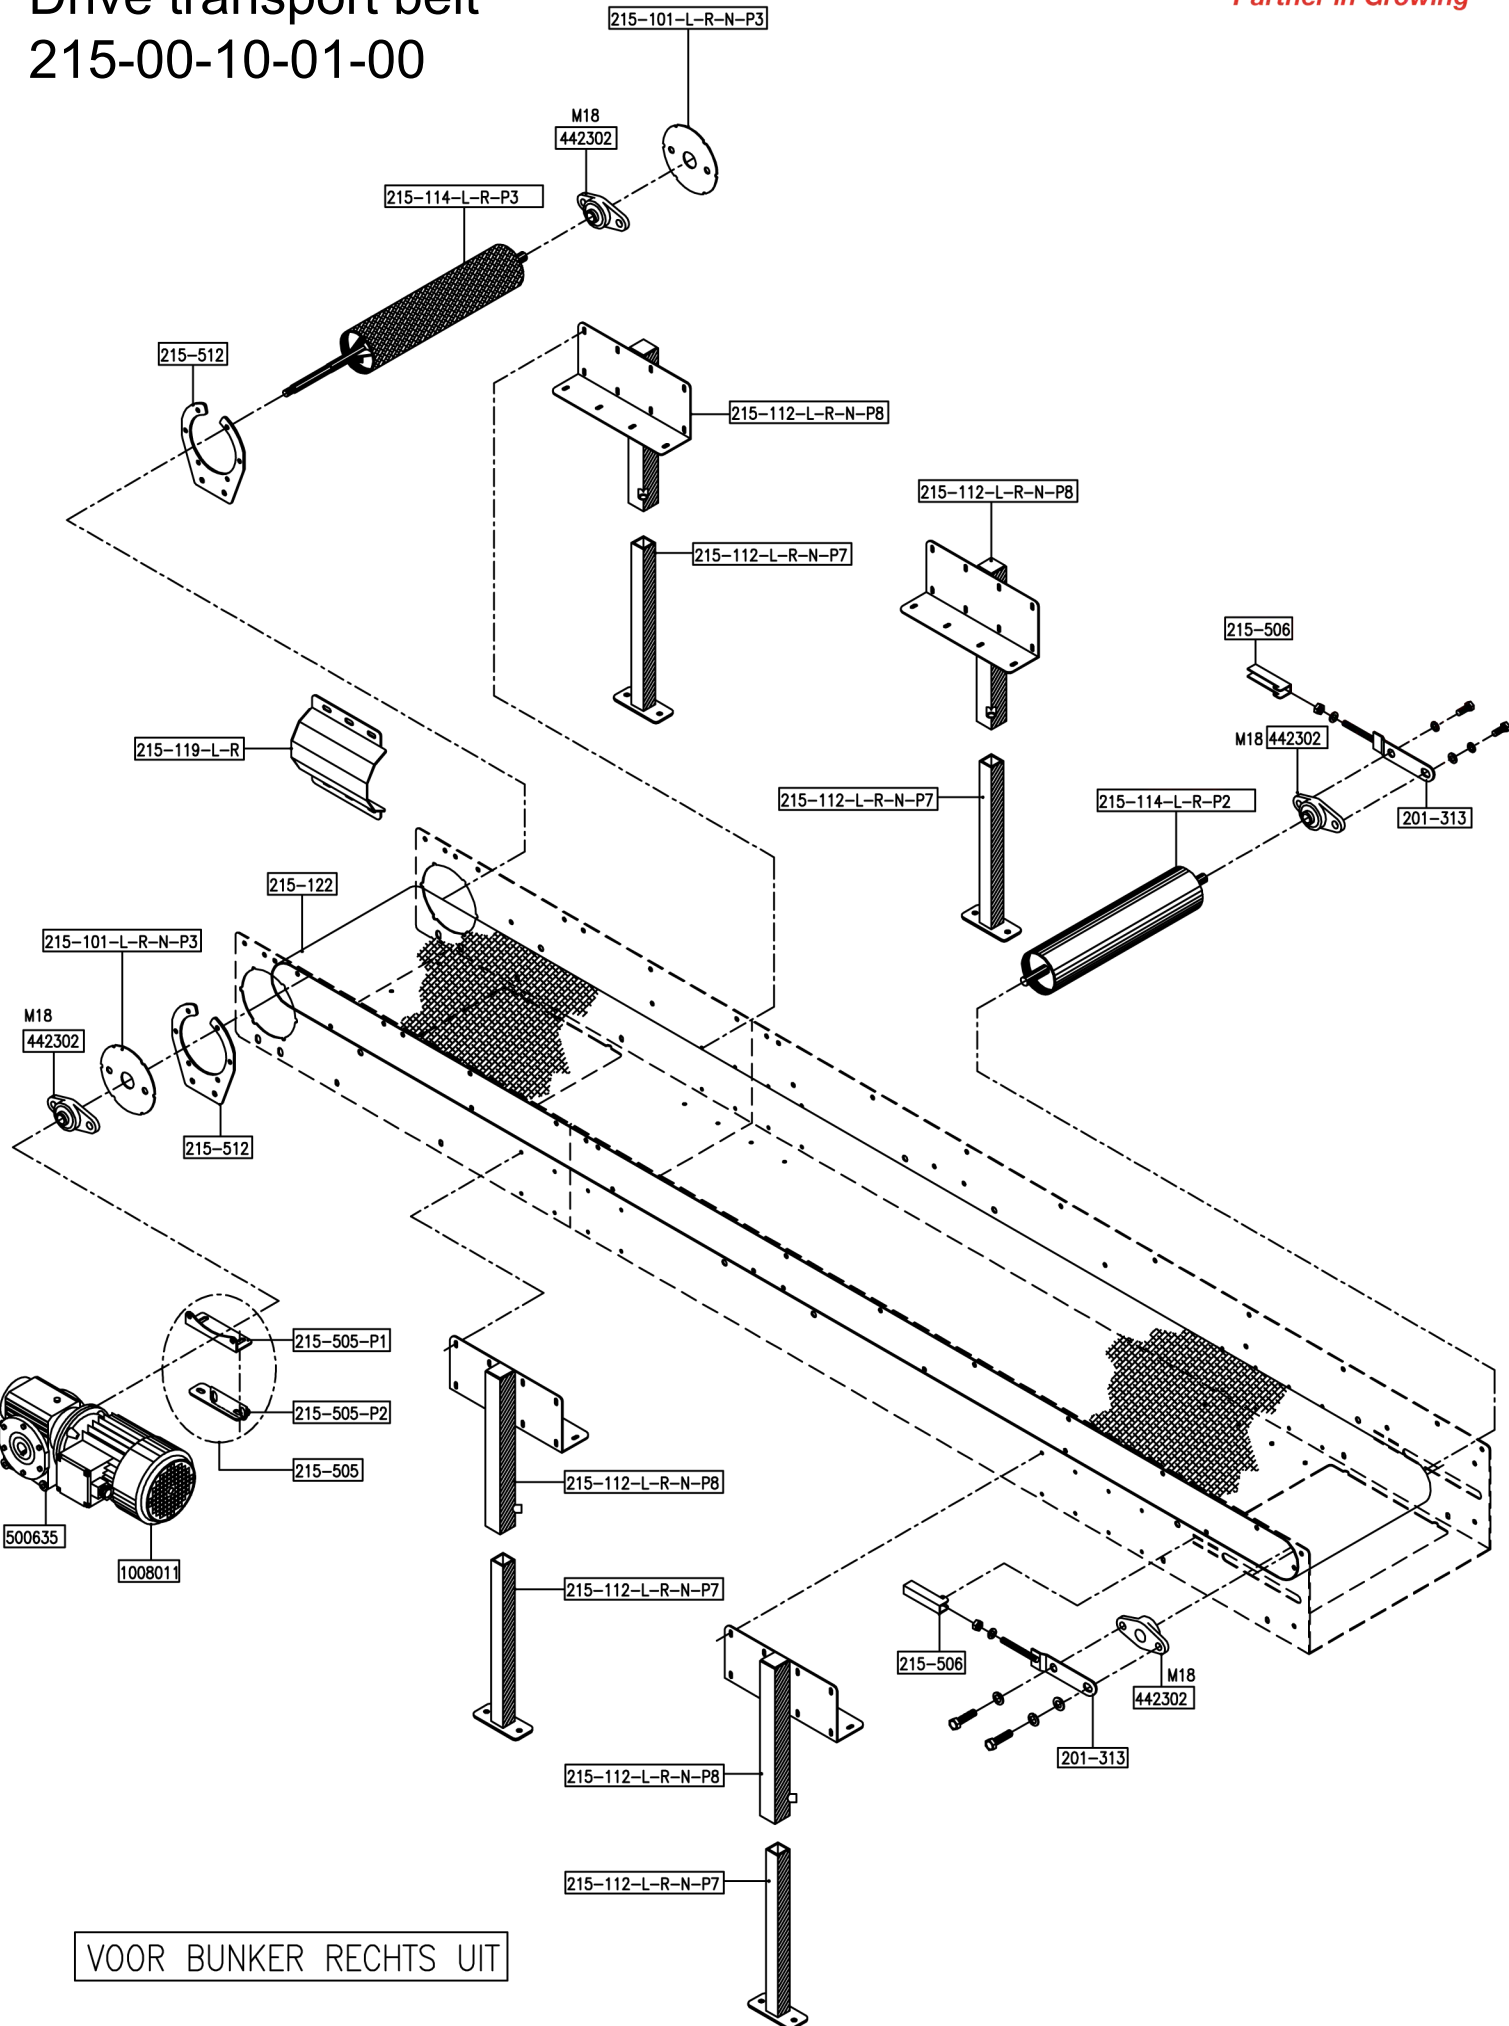

Belt bunker

Drive transport belt

215-00-10-01-00

Partner in Growing