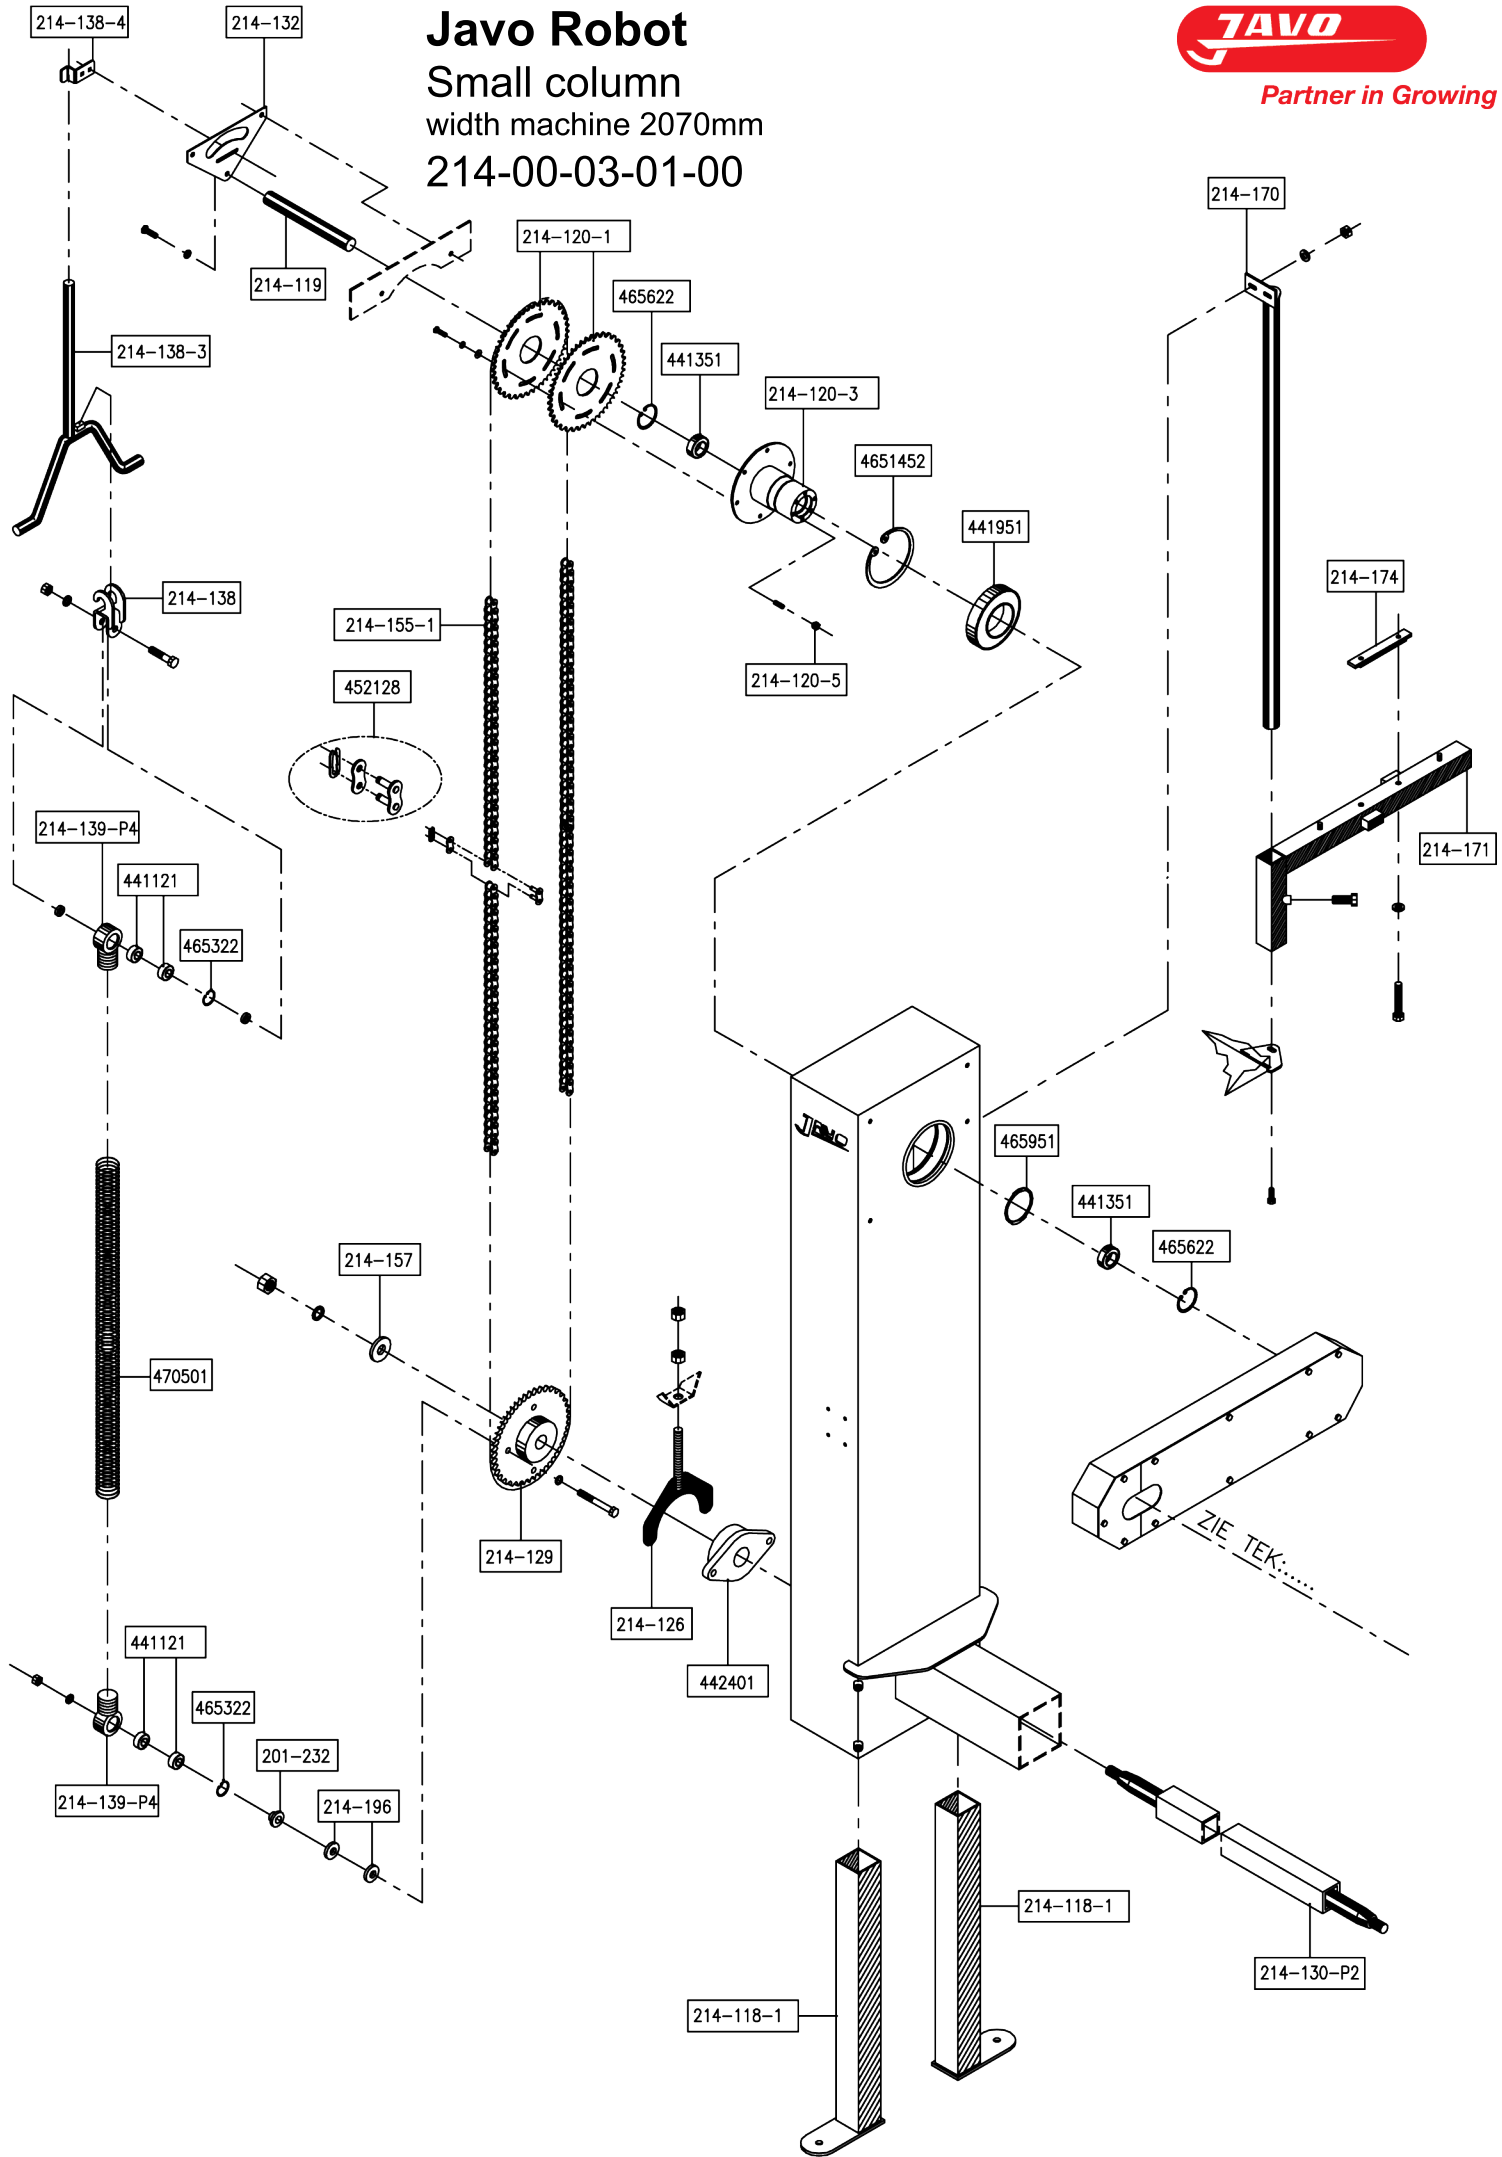

Javo Robot

Large column - Arm

214-00-01-01-00

Partner in Growing

Javo Robot

Large column - Fork
until Nov. 2007

214-00-02-01-00

Partner in Growing

Javo Robot

Large column - fork

214-00-02-01-01

Javo Robot
Small column
width machine 2070mm
214-00-03-01-00

Javo Robot

Small Column

Width machine 2250mm
214-00-03-02-00

Partner in Growing

Partner in Growing

Javo Robot

Staggering cage + covers

standard

214-00-04-01-00

Javo Robot

Arms + mounting tube for forks

(machine width = 2070mm)

214-00-05-01-00

Javo Compact Robot

Table transport - width table: 1500-2100

268-250-2000

Partner in Growing

2	9	Tapbout M8x100 Din 933 8.8 GV.
4	8	Stelring as 20 din705A
2	7	Sluistring M20 Din 125 GV
2	6	Plaat bb tafeltransport
2	5	Scharnieras tafeltransport
2	4	Veersteunbus
2	3	Drukveer 48x5x97
2	2	Schommel plaat
2	1	Stabilisator tafel 1500 > 2100
Aant.	POS	OMSCHRIJVING