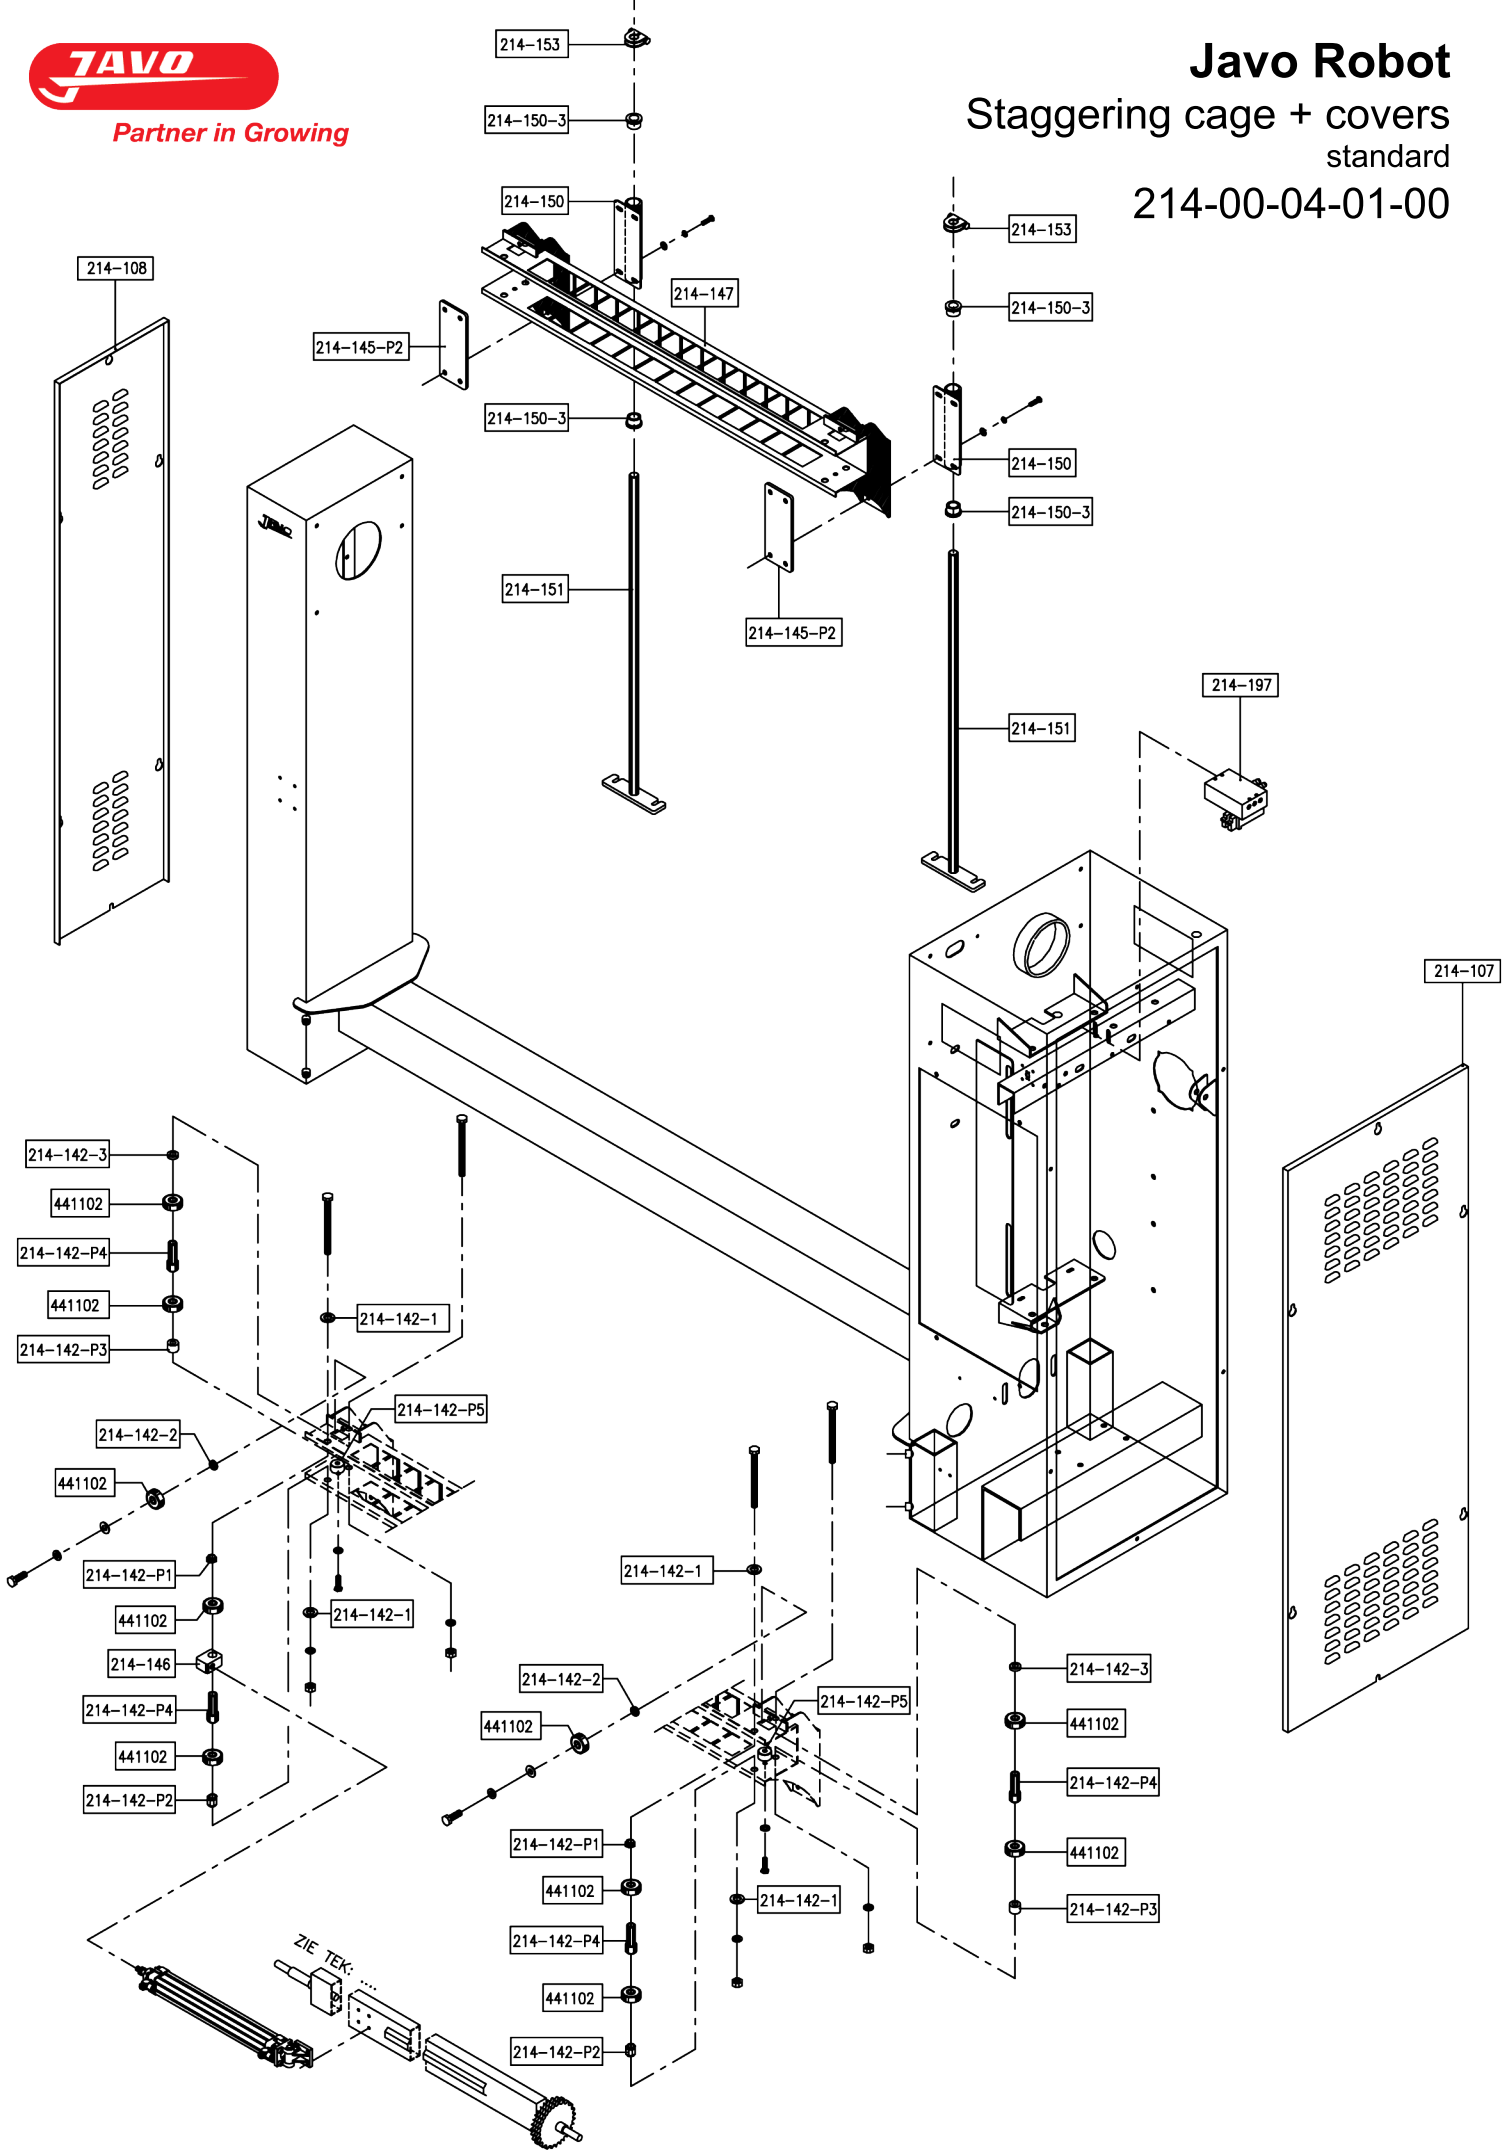

Javo Robot

Large column - Arm

214-00-01-01-00

Partner in Growing

Javo Robot

Large column - Fork
until Nov. 2007

214-00-02-01-00

Partner in Growing

Javo Robot

Large column - fork

214-00-02-01-01

Javo Robot
Small column
width machine 2070mm
214-00-03-01-00

Javo Robot

Small Column

Width machine 2250mm
214-00-03-02-00

Partner in Growing

Partner in Growing

Javo Robot

Staggering cage + covers

standard

214-00-04-01-00

Javo Robot

Arms + mounting tube for forks

(machine width = 2070mm)

214-00-05-01-00

Javo Compact Robot

Table transport - width table: 1500-2100

268-250-2000

Partner in Growing

2	9	Tapbout M8x100 Din 933 8.8 GV.
4	8	Stelring as 20 din705A
2	7	Sluistring M20 Din 125 GV
2	6	Plaat bb tafeltransport
2	5	Scharnieras tafeltransport
2	4	Veersteunbus
2	3	Drukveer 48x5x97
2	2	Schommel plaat
2	1	Stabilisator tafel 1500 > 2100
Aant.	POS	OMSCHRIJVING