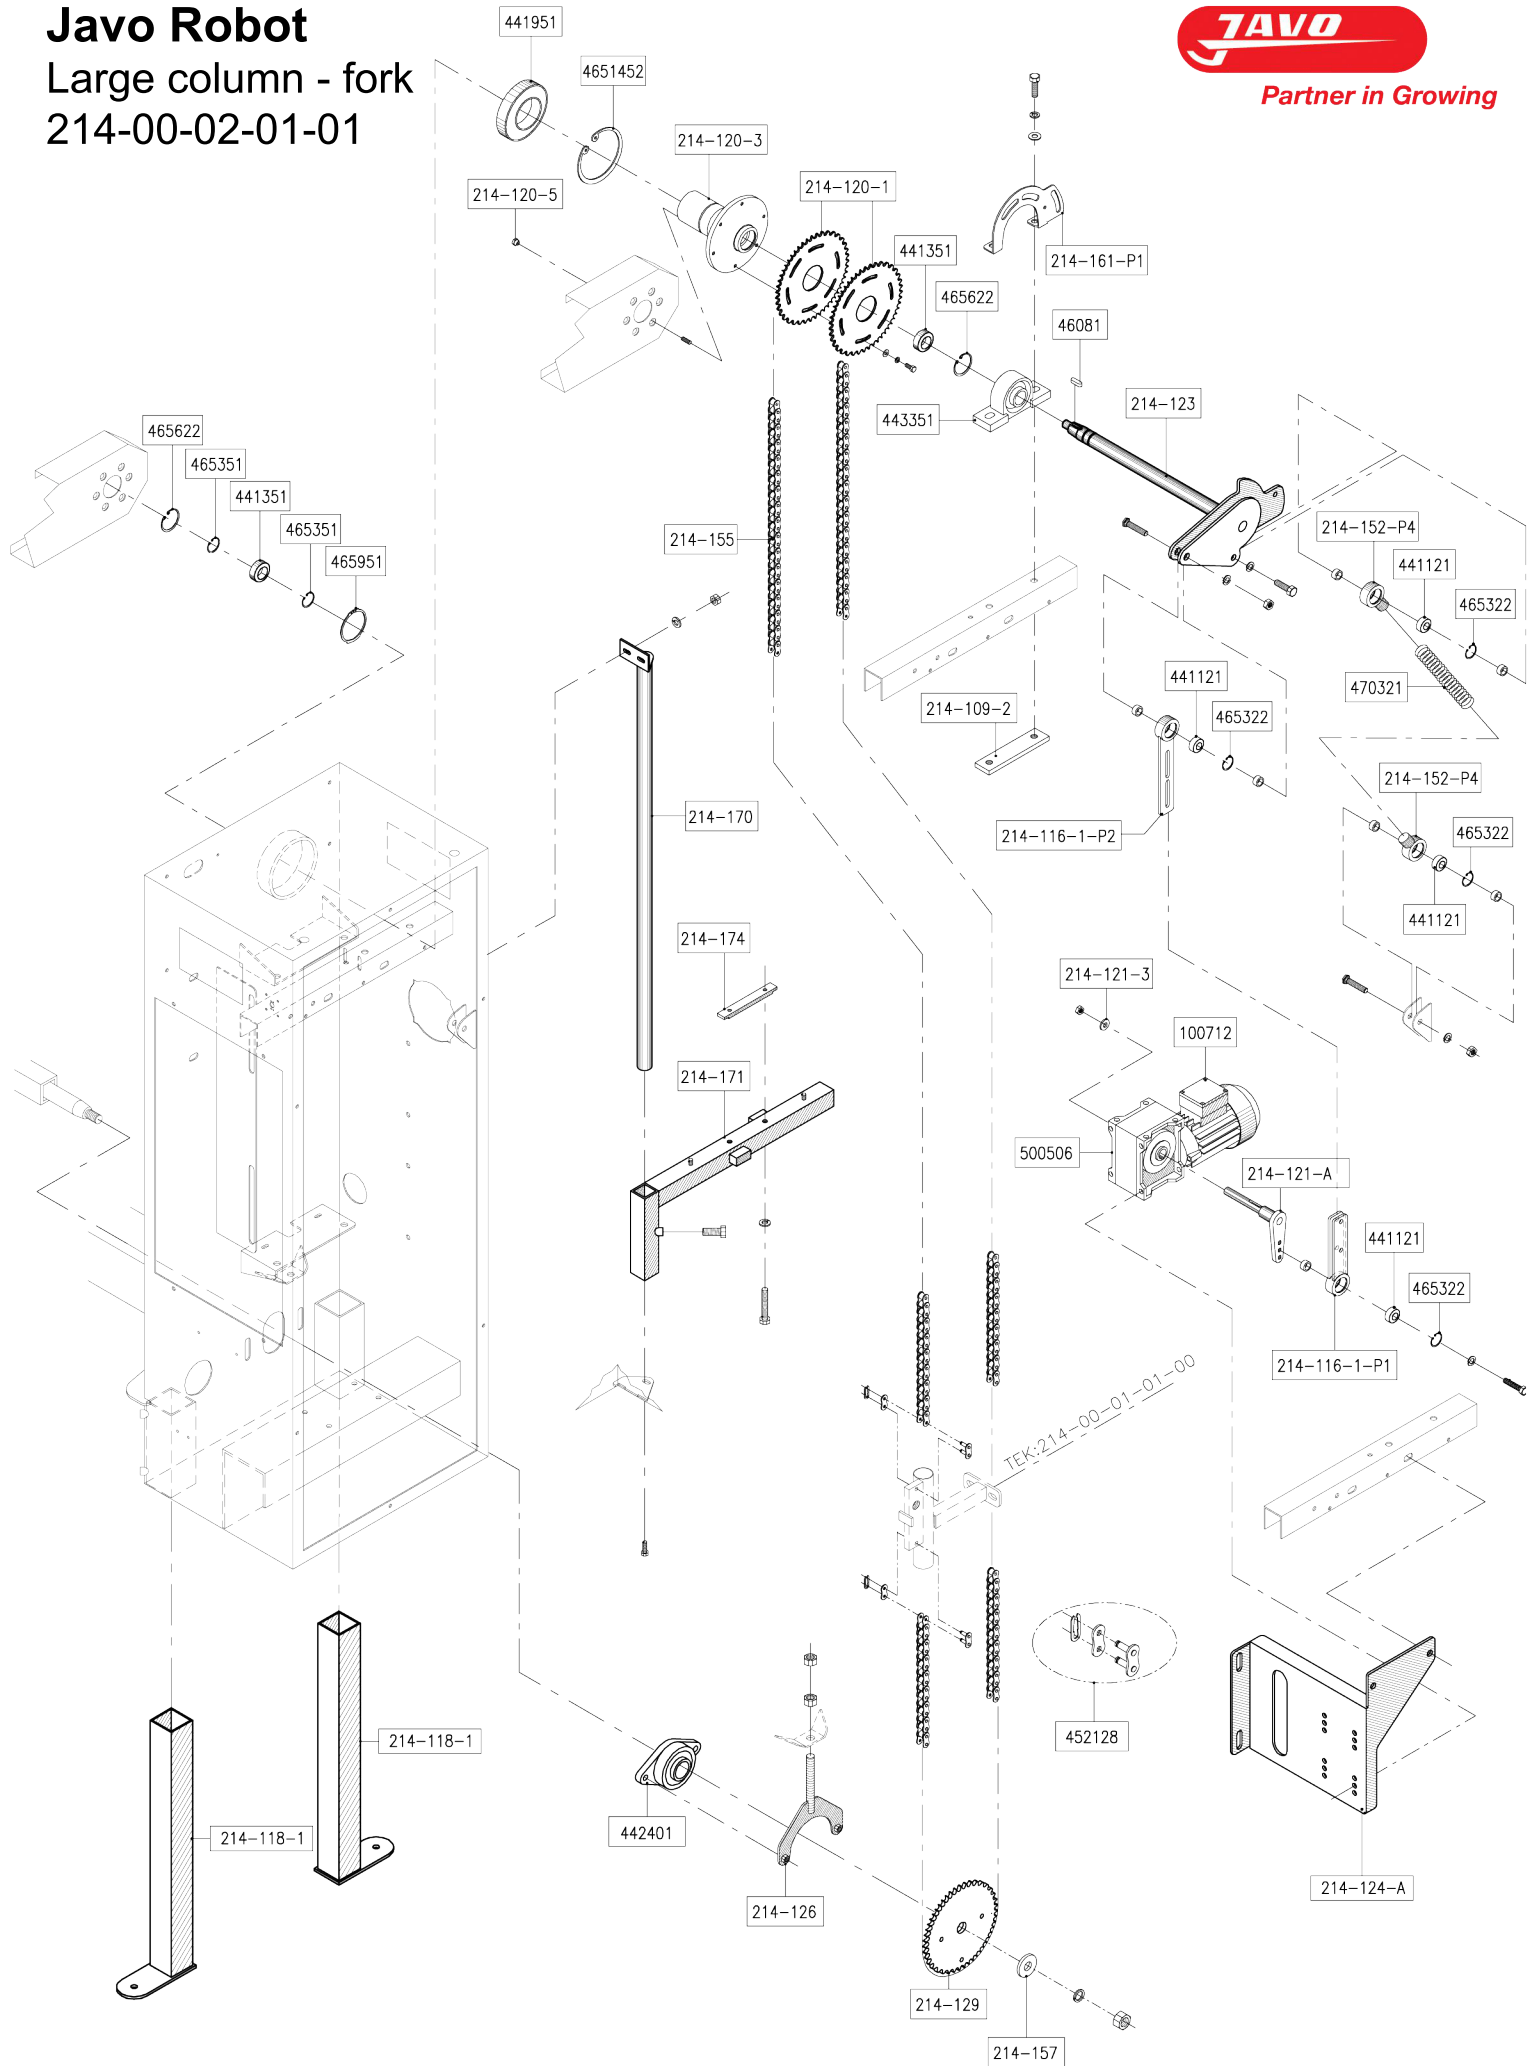

Javo Robot

Large column - Arm

214-00-01-01-00

Partner in Growing

Javo Robot

Large column - Fork
until Nov. 2007

214-00-02-01-00

Partner in Growing

Javo Robot

Large column - fork

214-00-02-01-01

Javo Robot
Small column
width machine 2070mm
214-00-03-01-00

Javo Robot

Small Column

Width machine 2250mm
214-00-03-02-00

Partner in Growing

Partner in Growing

Javo Robot

Staggering cage + covers

standard

214-00-04-01-00

Javo Robot

Arms + mounting tube for forks

(machine width = 2070mm)

214-00-05-01-00

Javo Compact Robot

Table transport - width table: 1500-2100

268-250-2000

Partner in Growing

2	9	Tapbout M8x100 Din 933 8.8 GV.
4	8	Stelring as 20 din705A
2	7	Sluistring M20 Din 125 GV
2	6	Plaat bb tafeltransport
2	5	Scharnieras tafeltransport
2	4	Veersteunbus
2	3	Drukveer 48x5x97
2	2	Schommel plaat
2	1	Stabilisator tafel 1500 > 2100
Aant.	POS	OMSCHRIJVING