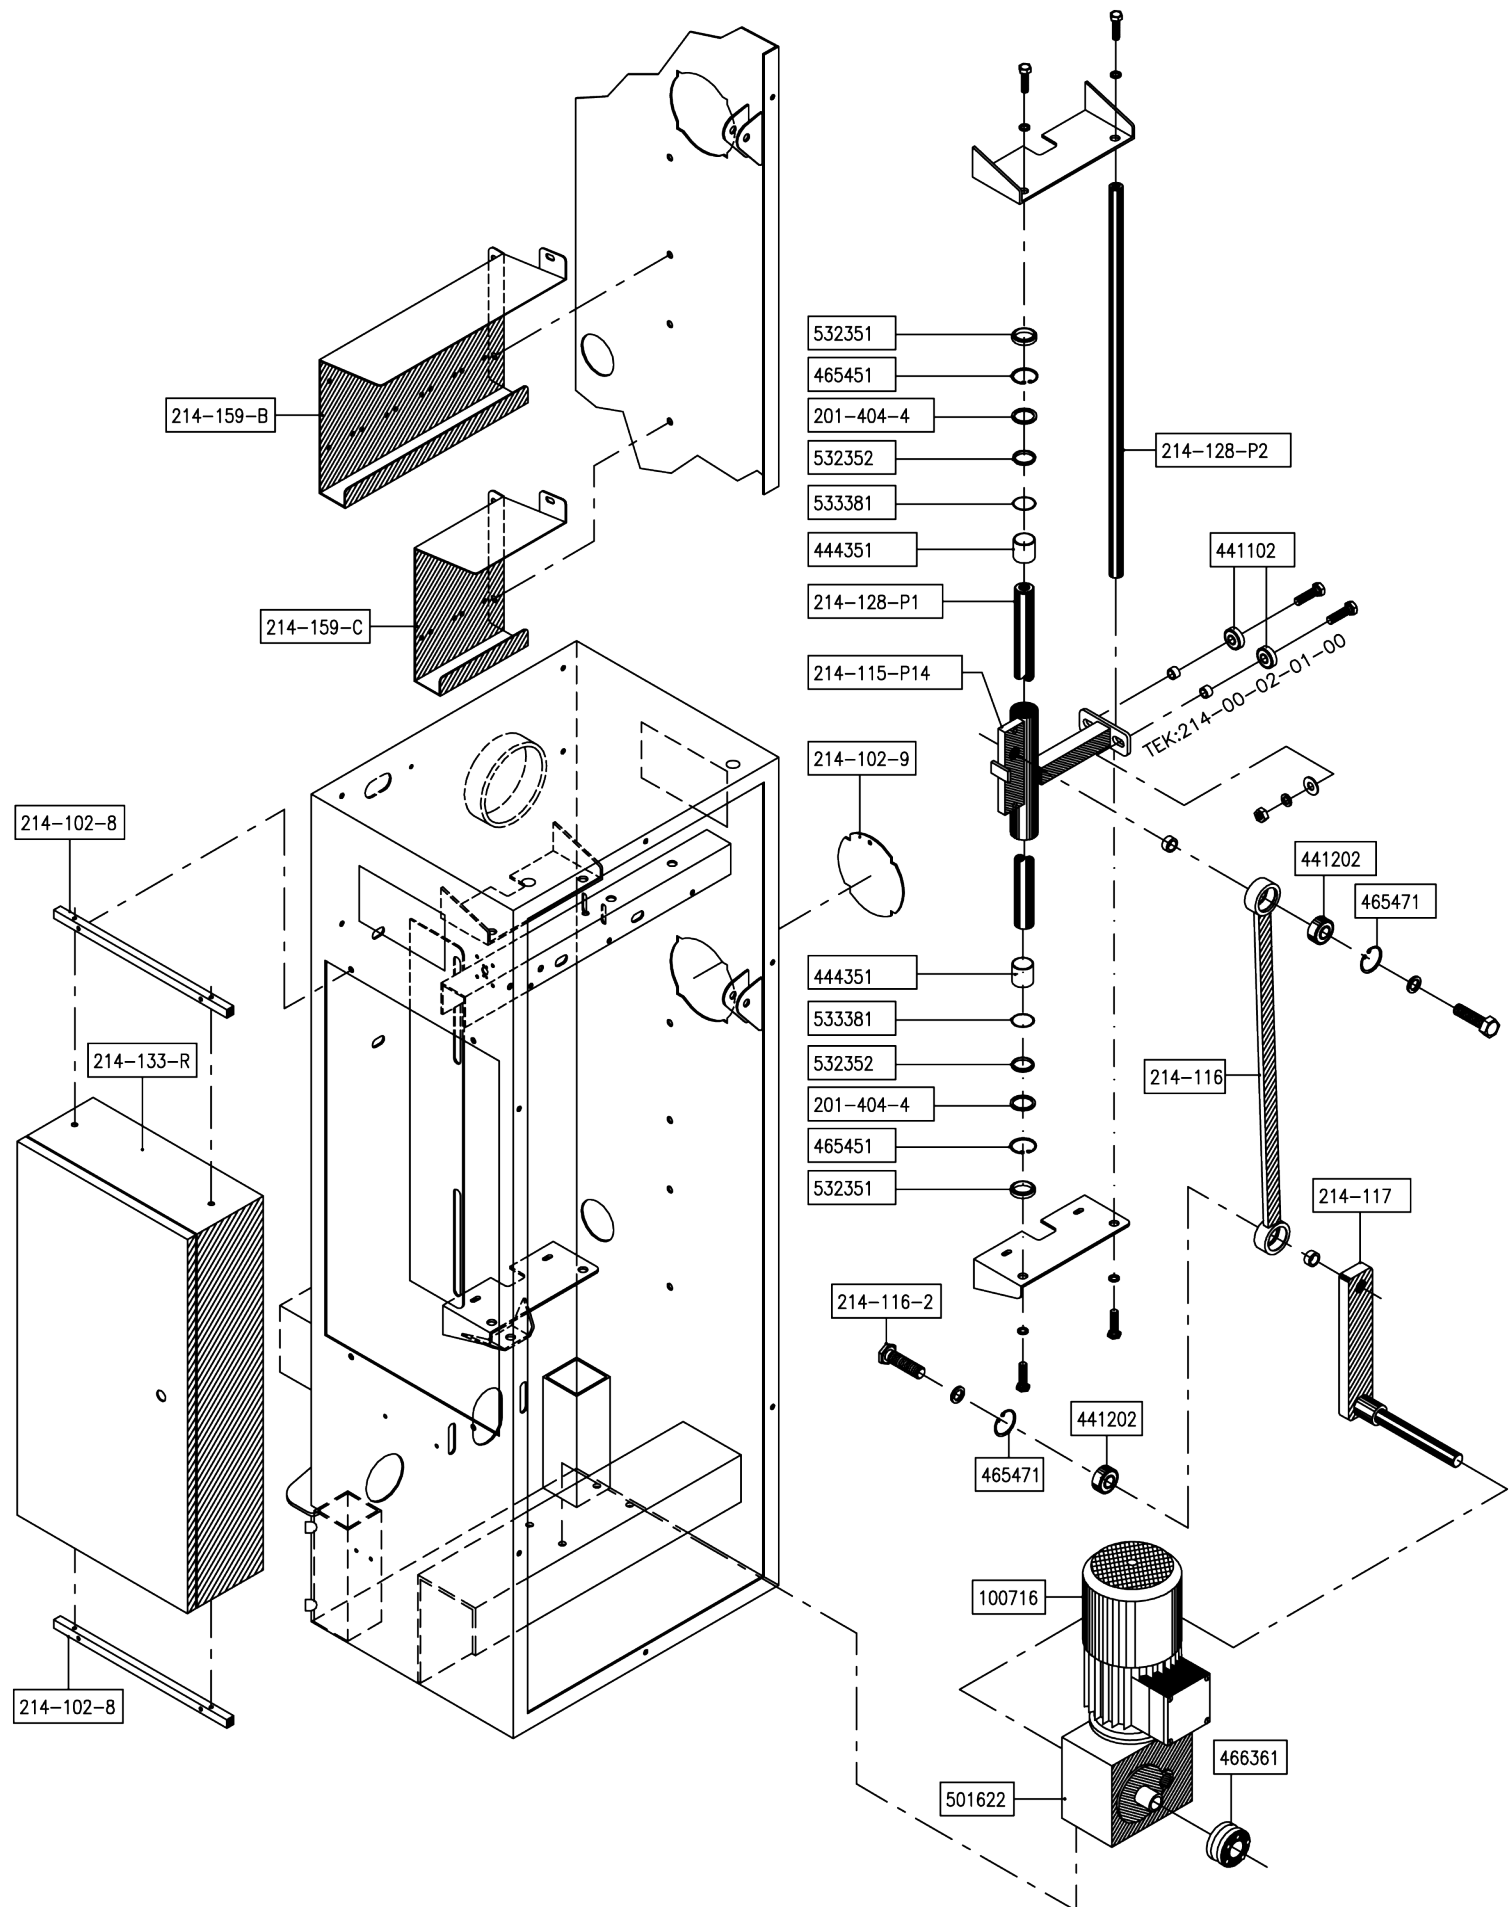

Javo Robot

Large column - Arm

214-00-01-01-00

Partner in Growing

Javo Robot

Large column - Fork
until Nov. 2007

214-00-02-01-00

Partner in Growing

Javo Robot

Large column - fork

214-00-02-01-01

Javo Robot
Small column
width machine 2070mm
214-00-03-01-00

Javo Robot

Small Column

Width machine 2250mm
214-00-03-02-00

Partner in Growing

Partner in Growing

Javo Robot

Staggering cage + covers

standard

214-00-04-01-00

Javo Robot

Arms + mounting tube for forks

(machine width = 2070mm)

214-00-05-01-00

Javo Compact Robot

Table transport - width table: 1500-2100

268-250-2000

Partner in Growing

2	9	Tapbout M8x100 Din 933 8.8 GV.
4	8	Stelring as 20 din705A
2	7	Sluistring M20 Din 125 GV
2	6	Plaat bb tafeltransport
2	5	Scharnieras tafeltransport
2	4	Veersteunbus
2	3	Drukveer 48x5x97
2	2	Schommel plaat
2	1	Stabilisator tafel 1500 > 2100
Aant.	POS	OMSCHRIJVING