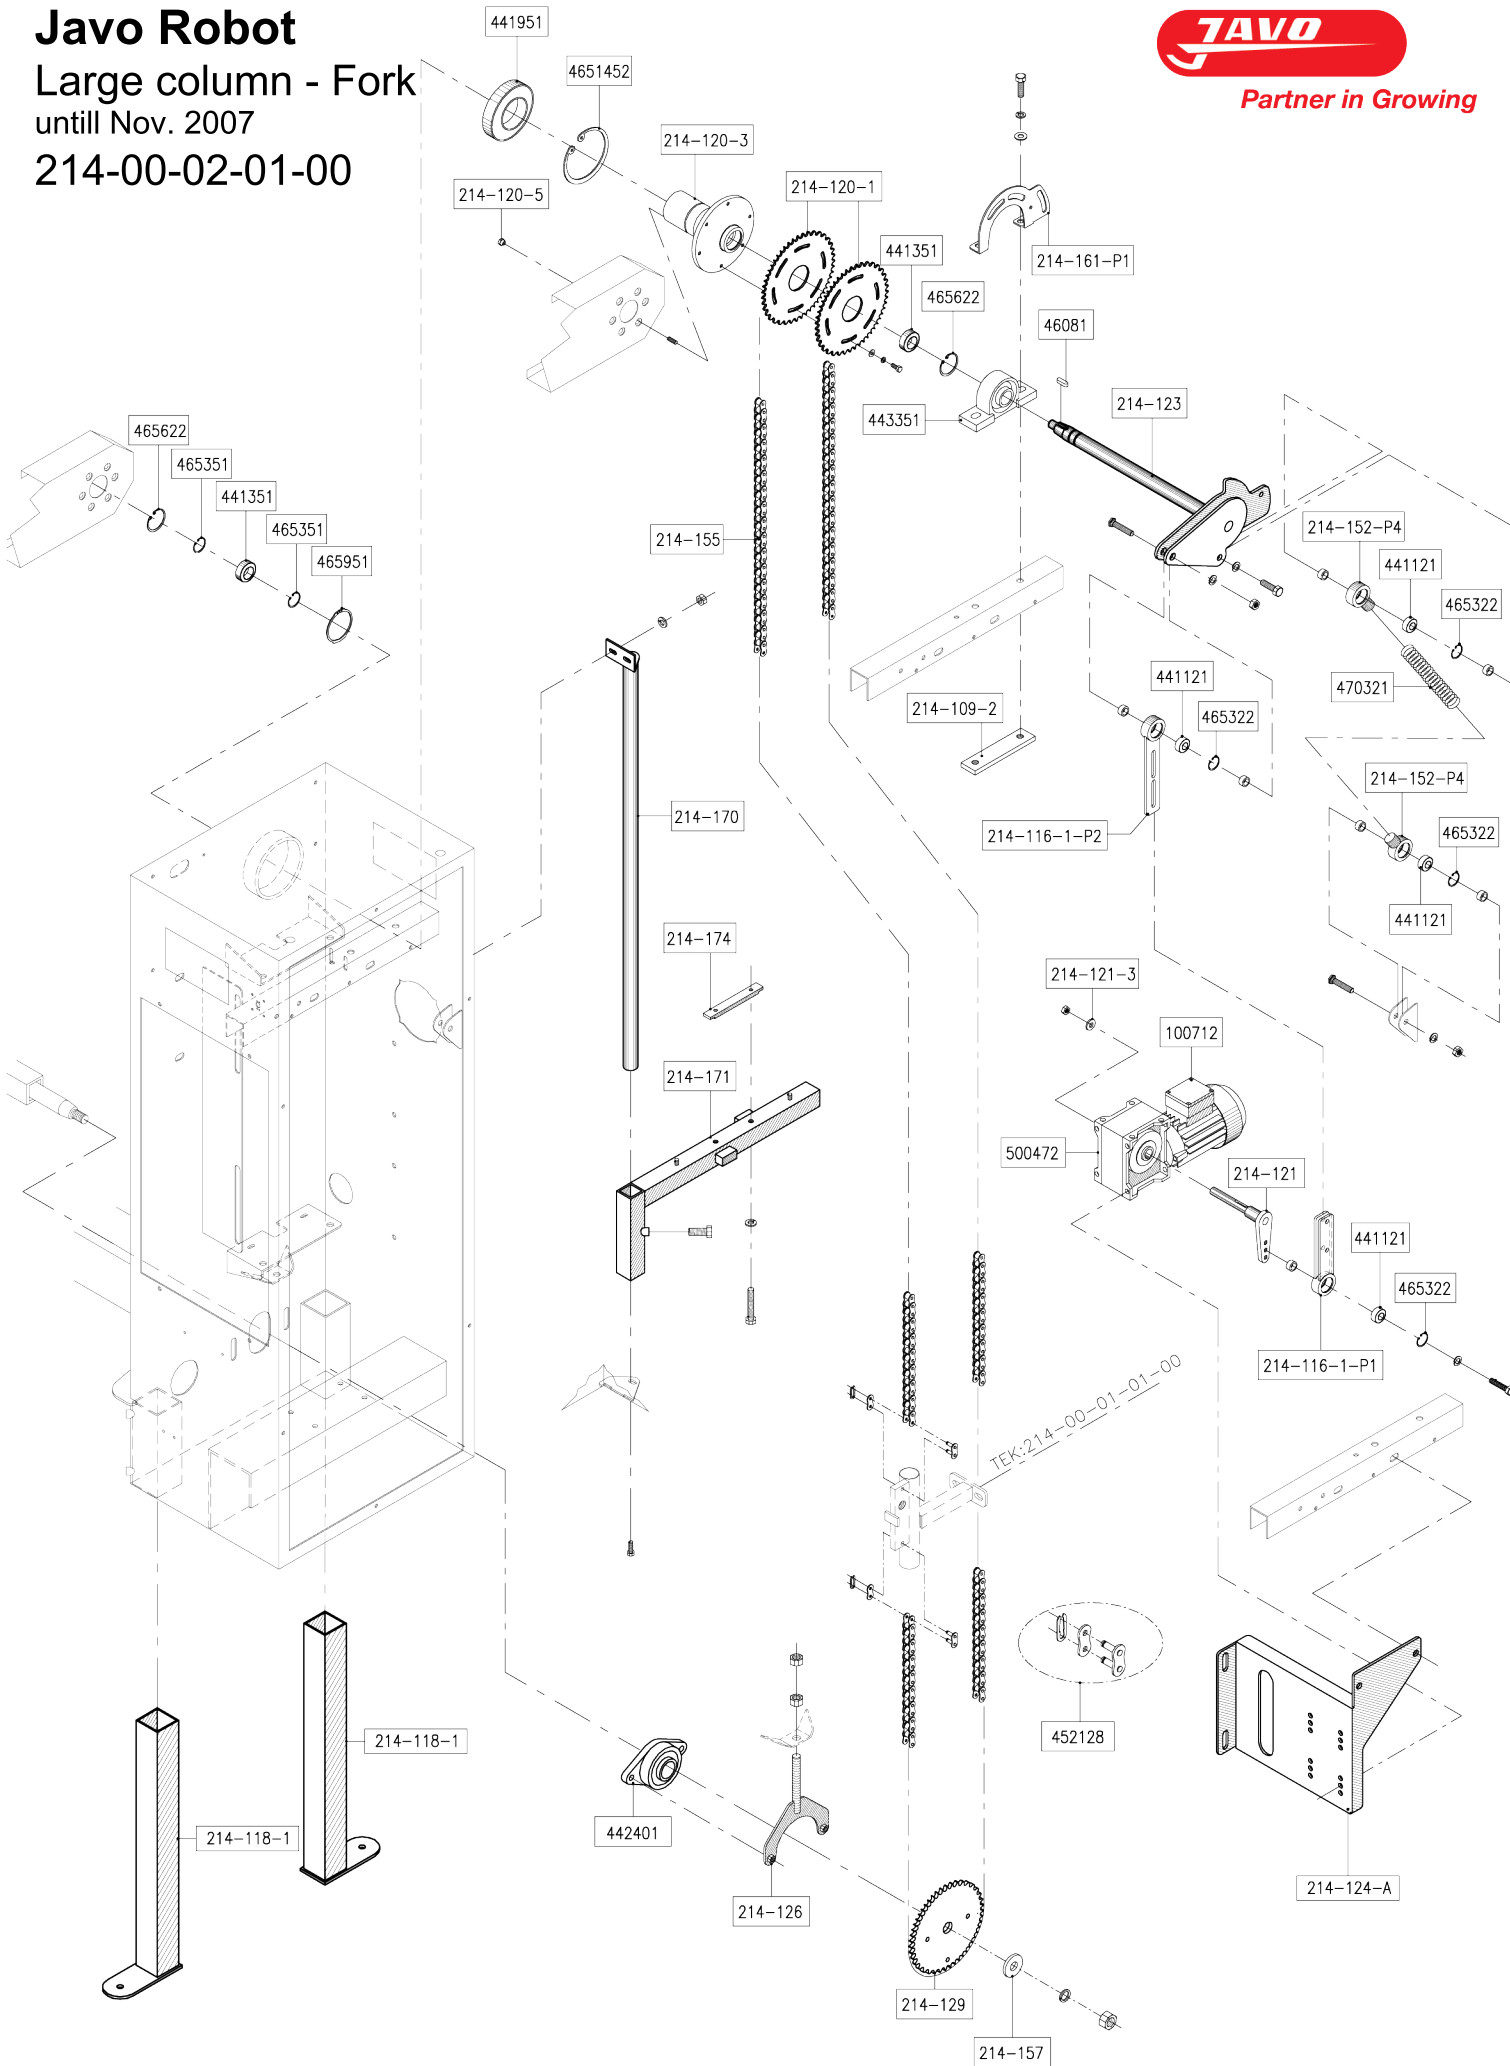

Javo Robot

Large column - Arm

214-00-01-01-00

Partner in Growing

Javo Robot

Large column - Fork
until Nov. 2007

214-00-02-01-00

Partner in Growing

Javo Robot

Large column - fork

214-00-02-01-01

Javo Robot
Small column
width machine 2070mm
214-00-03-01-00

Javo Robot

Small Column

Width machine 2250mm
214-00-03-02-00

Partner in Growing

Partner in Growing

Javo Robot

Staggering cage + covers

standard

214-00-04-01-00

Javo Robot

Arms + mounting tube for forks

(machine width = 2070mm)

214-00-05-01-00

Javo Compact Robot

Table transport - width table: 1500-2100

268-250-2000

Partner in Growing

2	9	Tapbout M8x100 Din 933 8.8 GV.
4	8	Stelring as 20 din705A
2	7	Sluistring M20 Din 125 GV
2	6	Plaat bb tafeltransport
2	5	Scharnieras tafeltransport
2	4	Veersteunbus
2	3	Drukveer 48x5x97
2	2	Schommel plaat
2	1	Stabilisator tafel 1500 > 2100
Aant.	POS	OMSCHRIJVING