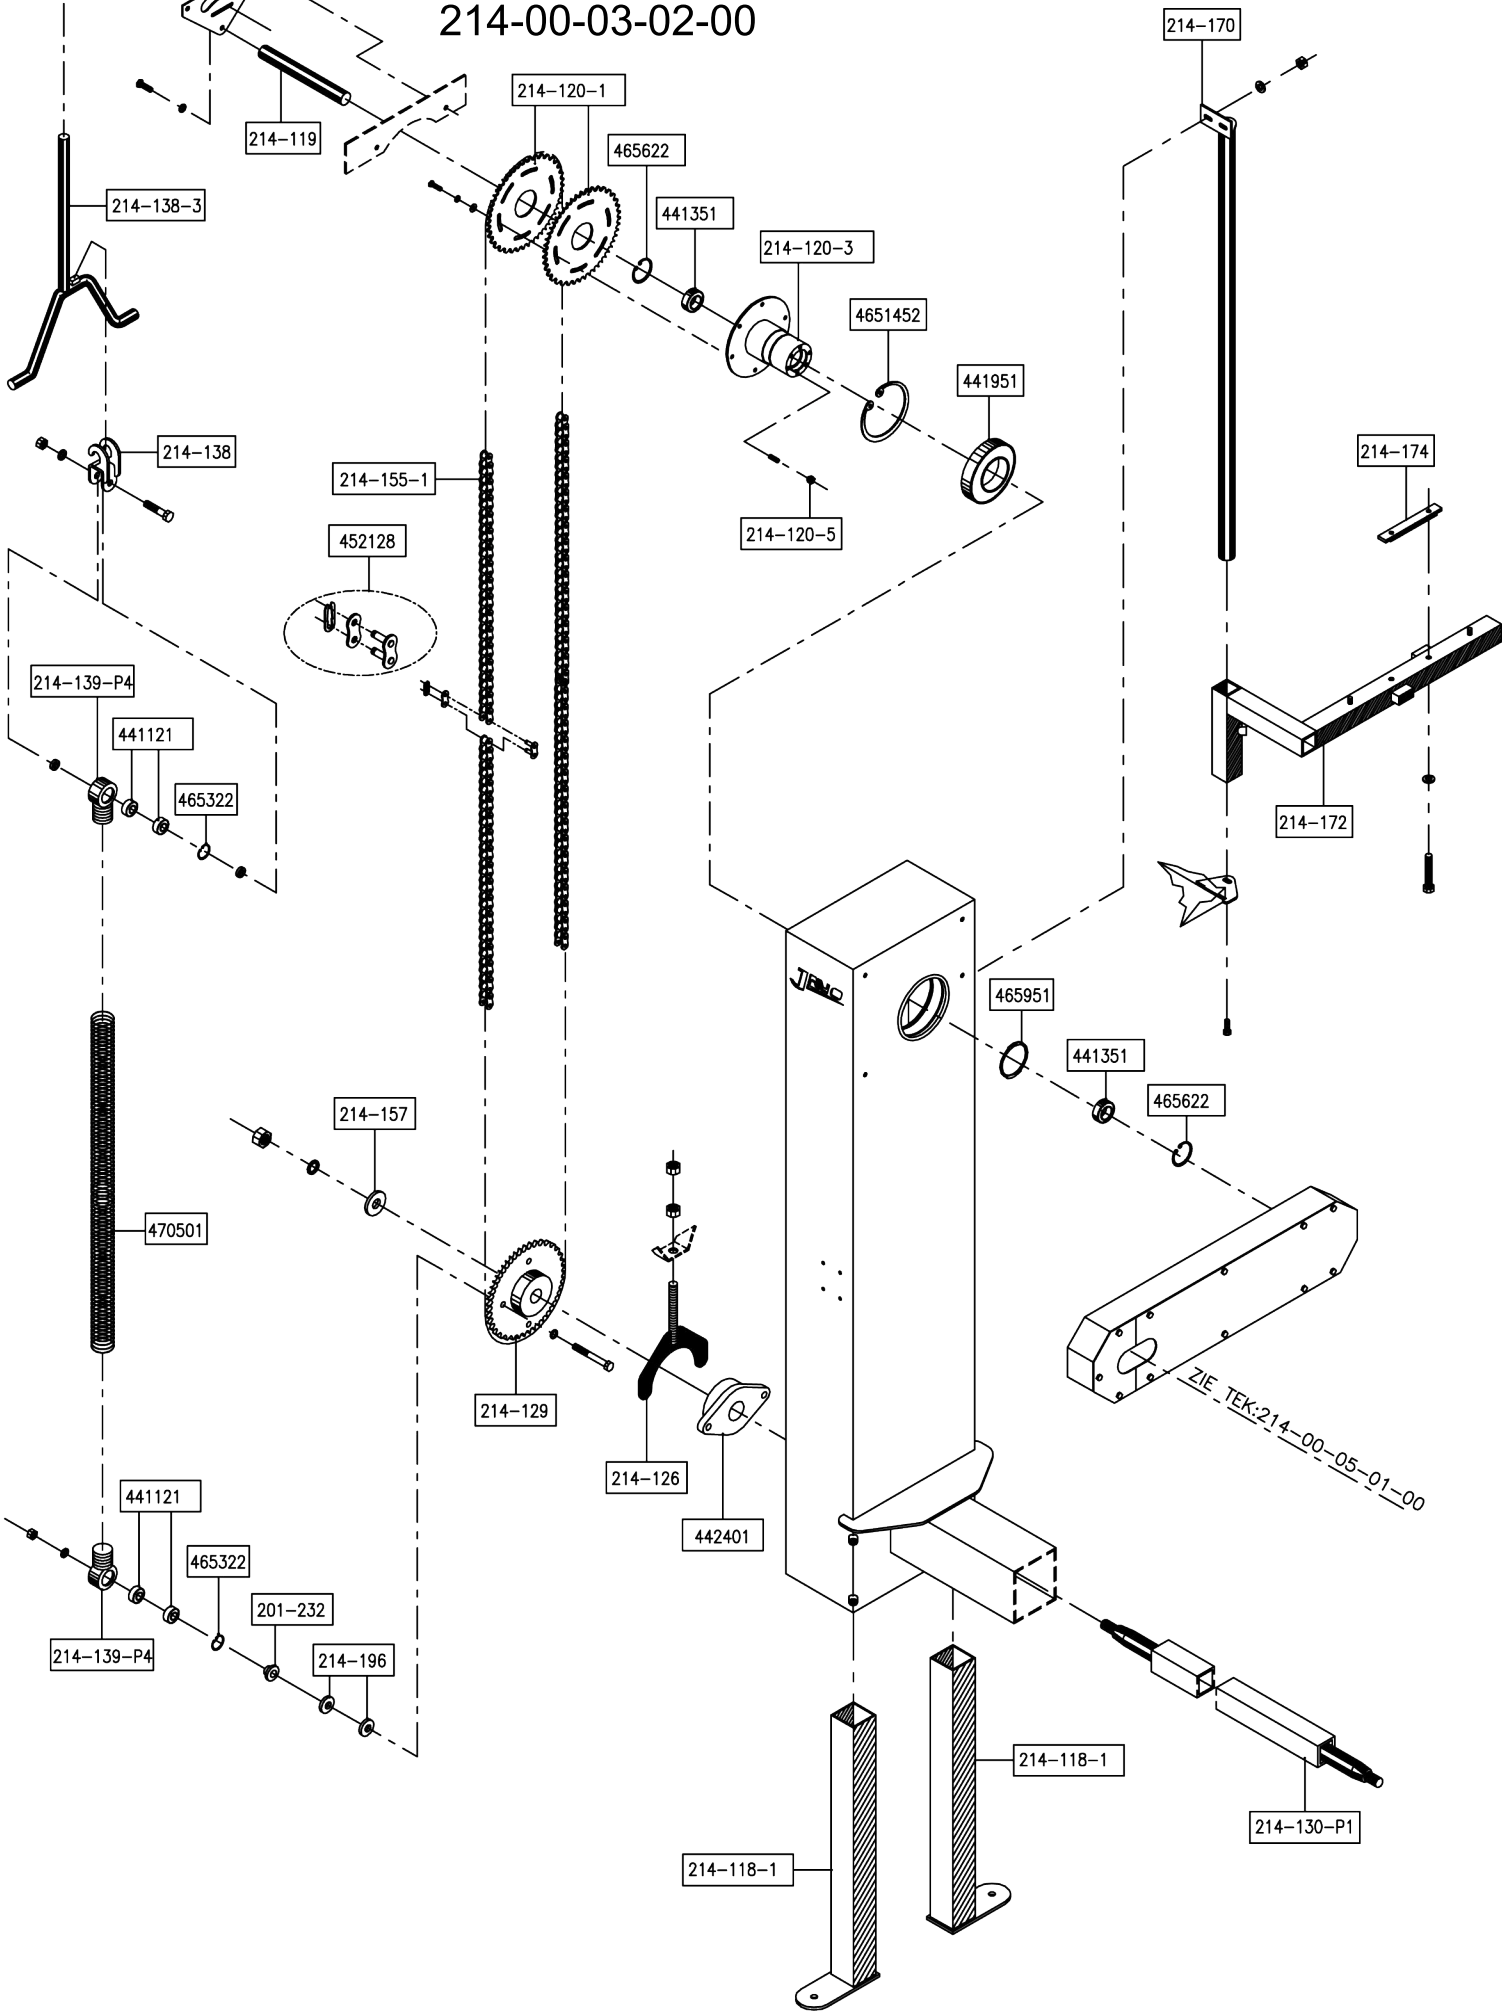

Javo Robot

Large column - fork

214-00-02-01-01

Javo Robot
Small column
width machine 2070mm
214-00-03-01-00

Javo Robot

Small Column

Width machine 2250mm
214-00-03-02-00

Partner in Growing

Partner in Growing

Javo Robot

Staggering cage + covers

standard

214-00-04-01-00

Javo Robot

Arms + mounting tube for forks

(machine width = 2070mm)

214-00-05-01-00

Javo Compact Robot

Table transport - width table: 1500-2100

268-250-2000

Partner in Growing

2	9	Tapbout M8x100 Din 933 8.8 GV.
4	8	Stelring as 20 din705A
2	7	Sluistring M20 Din 125 GV
2	6	Plaat bb tafeltransport
2	5	Scharnieras tafeltransport
2	4	Veersteunbus
2	3	Drukveer 48x5x97
2	2	Schommel plaat
2	1	Stabilisator tafel 1500 > 2100
Aant.	POS	OMSCHRIJVING