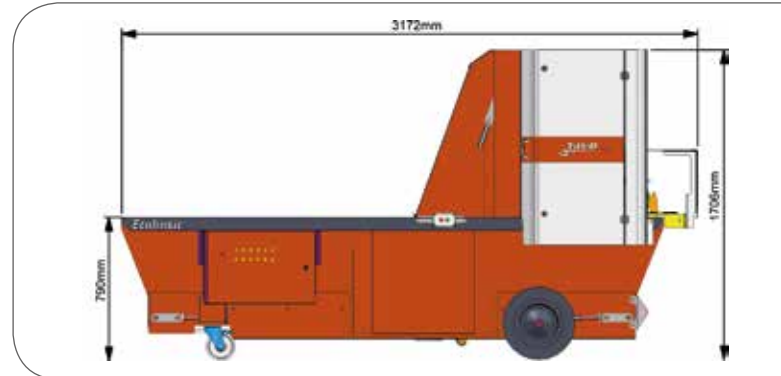

How does the machine work

The soil belt brings the substrate to the elevator in steps. The pot dispenser places the pots onto the pot track, which smoothly moves the pots. The substrate falls into the pots via the elevator. The scraper brings the remaining soil back to the soil bin, with its soil-return-system.

Javo Ecobasic

Avantages

- Compactly built
- Lowest costs per filled pot
- Pot track adjustable in speed
- the pot track is provided with 8 pot positions
- Conveyor belt adjustable in speed
- Mechanical take-off for the pots can be to three sides of the machine
- The unique soil-return-system prevent any jam and waste of the substrate
- Central adjustment makes the machine very suitable for processing more than 1 pot size
- Very mobile, because of its 4 wheels (2 swivel wheels with brake)
- Easy to integrate with other systems

Available options

- Suitable for square pots
- Suitable for pots from 5,5cm
- Soil bin extension
- Reverse switch elevator
- Various expansions for the mechanical pot dispenser
- Pneumatic heavy duty swivel wheels with tow bar
- Javo Dispenser
- Multiple electrical possibilities

Technical details

Suitable for:	round pots, optional for square pots
Sizes:	8-21cm, optional for pots from 5,5cm
Capacity:	approx. 1.320-2.600 pots per hour
Length:	2.980mm
Width:	1.250mm
Height:	1.700mm
Soil bin capacity:	700 litre
Weight:	690 kg
Voltage:	400V 50Hz / 220V 60Hz
Power:	1,85 kW
Power connection:	16A, 5 pins CEE plug