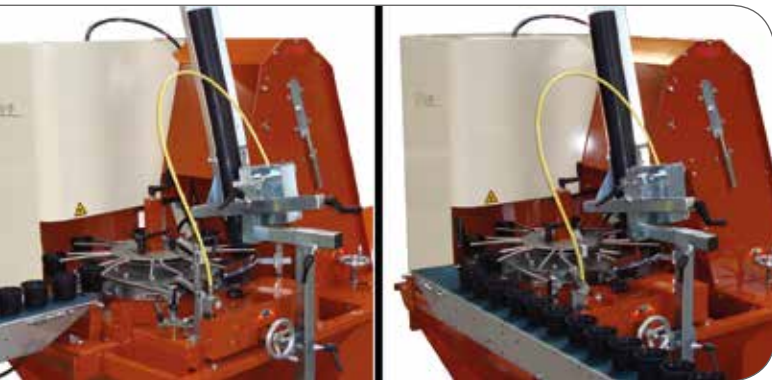

Partner in Growing

Javo Ecobasic

The complete, very compact potting machine

This small, strong potting machine is a workhorse suitable for pots from 8-21 cm. The fast, easy central adjustment allows for quick, perfect changes between pot sizes. The Ecobasic is technically advanced and extremely mobile, allowing for easy relocation. The machine includes a mechanical pot dispenser, pot take off, drill installation and a conveyor belt with variable speed. The take-off for the pots onto the conveyor belt can be positioned to the left, right and front of the pot track.

How does the machine work

The soil belt brings the substrate to the elevator in steps. The pot dispenser places the pots onto the pot track, which smoothly moves the pots. The substrate falls into the pots via the elevator. The scraper brings the remaining soil back to the soil bin, with its soil-return-system.

The drill makes a hole in the substrate, if you need. The pot track brings the pots further to the mechanical pot take-off, which places the pots on the conveyor belt. The pots can be taken off the conveyor belt by hand, or the conveyor belt can be connected to further systems.

Javo Ecobasic

Avantages

- Compactly built
- Lowest costs per filled pot
- Pot track adjustable in speed
- the pot track is provided with 8 pot positions
- Conveyor belt adjustable in speed
- Mechanical take-off for the pots can be to three sides of the machine
- The unique soil-return-system prevent any jam and waste of the substrate
- Central adjustment makes the machine very suitable for processing more than 1 pot size
- Very mobile, because of its 4 wheels (2 swivel wheels with brake)
- Easy to integrate with other systems