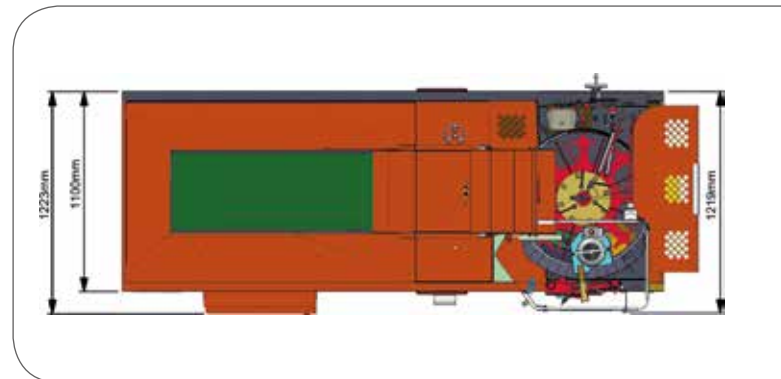

Javo Ecobasic

Avantages

- Compactly built
- Lowest costs per filled pot
- Pot track adjustable in speed
- the pot track is provided with 8 pot positions
- Conveyor belt adjustable in speed
- Mechanical take-off for the pots can be to three sides of the machine
- The unique soil-return-system prevent any jam and waste of the substrate
- Central adjustment makes the machine very suitable for processing more than 1 pot size
- Very mobile, because of its 4 wheels (2 swivel wheels with brake)
- Easy to integrate with other systems

Available options

- Suitable for square pots
- Suitable for pots from 5,5cm
- Soil bin extension
- Reverse switch elevator
- Various expansions for the mechanical pot dispenser
- Pneumatic heavy duty swivel wheels with tow bar
- Javo Dispenser
- Multiple electrical possibilities

Technical details

Suitable for:	round pots, optional for square pots
Sizes:	8-21cm, optional for pots from 5,5cm
Capacity:	approx. 1.320-2.600 pots per hour
Length:	2.980mm
Width:	1.250mm
Height:	1.700mm
Soil bin capacity:	700 litre
Weight:	690 kg
Voltage:	400V 50Hz / 220V 60Hz
Power:	1,85 kW
Power connection:	16A, 5 pins CEE plug