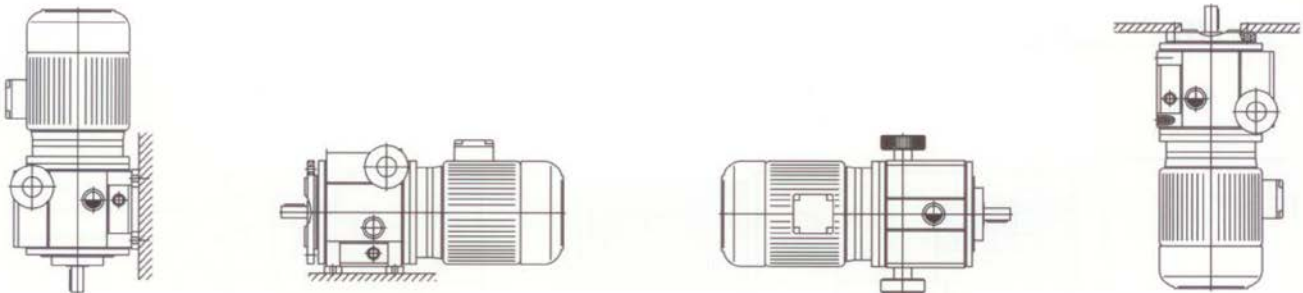

Oil quantities (ccm) variable-speed ball drive KR1-KR4

Einbaulage	V1, V5, V18	B3, B5, B14	B6, B7	V3, V6, V19
KR1	70	70	70	70
KR2	200	125	200	125
KR3	400	250	400	250
KR4	800	450	800	450

Only the use of Santotrac 50/Variotrac 32 synthetic traction fluid ensures full power transmission.