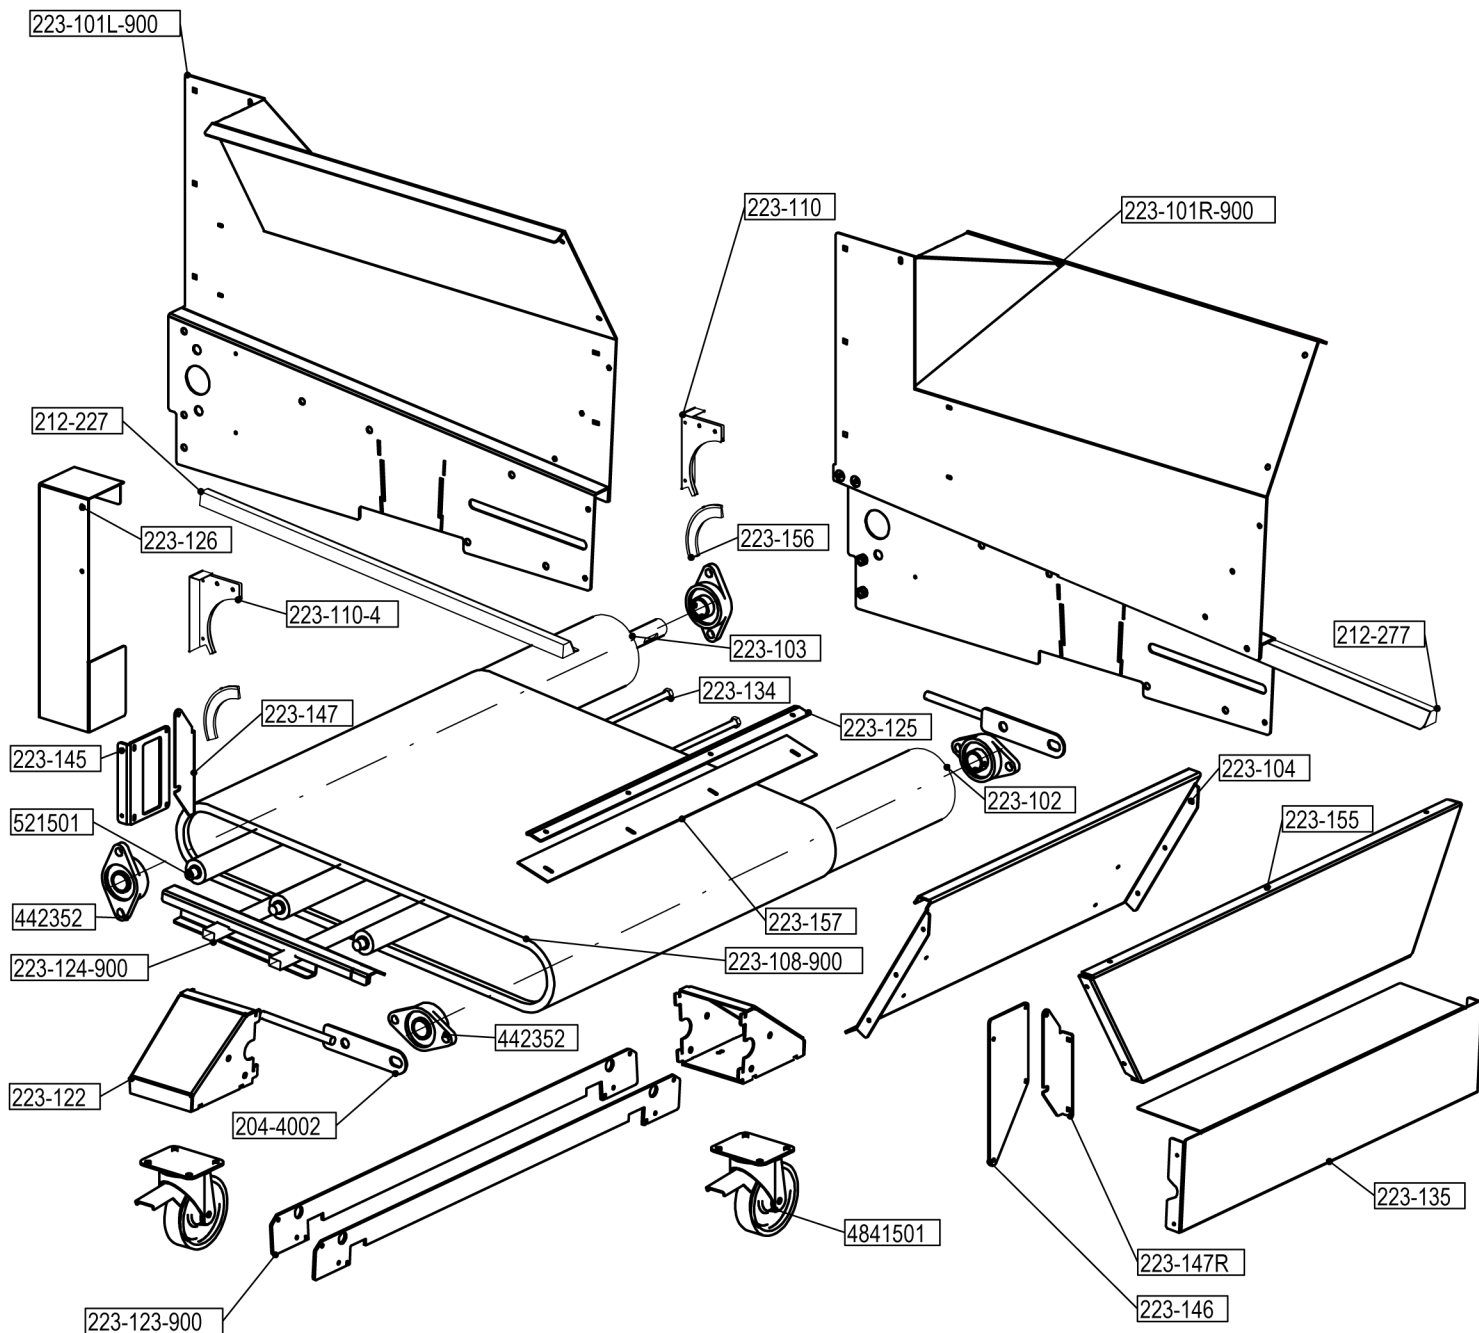

Javo Plus / Plus Midi / Plus Extra

Soil belt - standard length 1.800mm

223-100-00-01

Partner in Growing

Javo Plus

Soil belt - length 900mm

223-100-900

Partner in Growing

Javo Plus

Pottrack - fixed part - standard, take off at drill side

223-340-04-01

Partner in Growing

Javo Plus

Pottrack - rotating part - standard 1 pot

223-370-00-01

Partner in Growing

Javo Plus

Pottrack - adjustable part - pot 70-240mm

223-450-A-00-01

Partner in Growing

Javo Plus

Drill unit - take off at drill side - 240/400V-50Hz

223-500-03-01

Partner in Growing