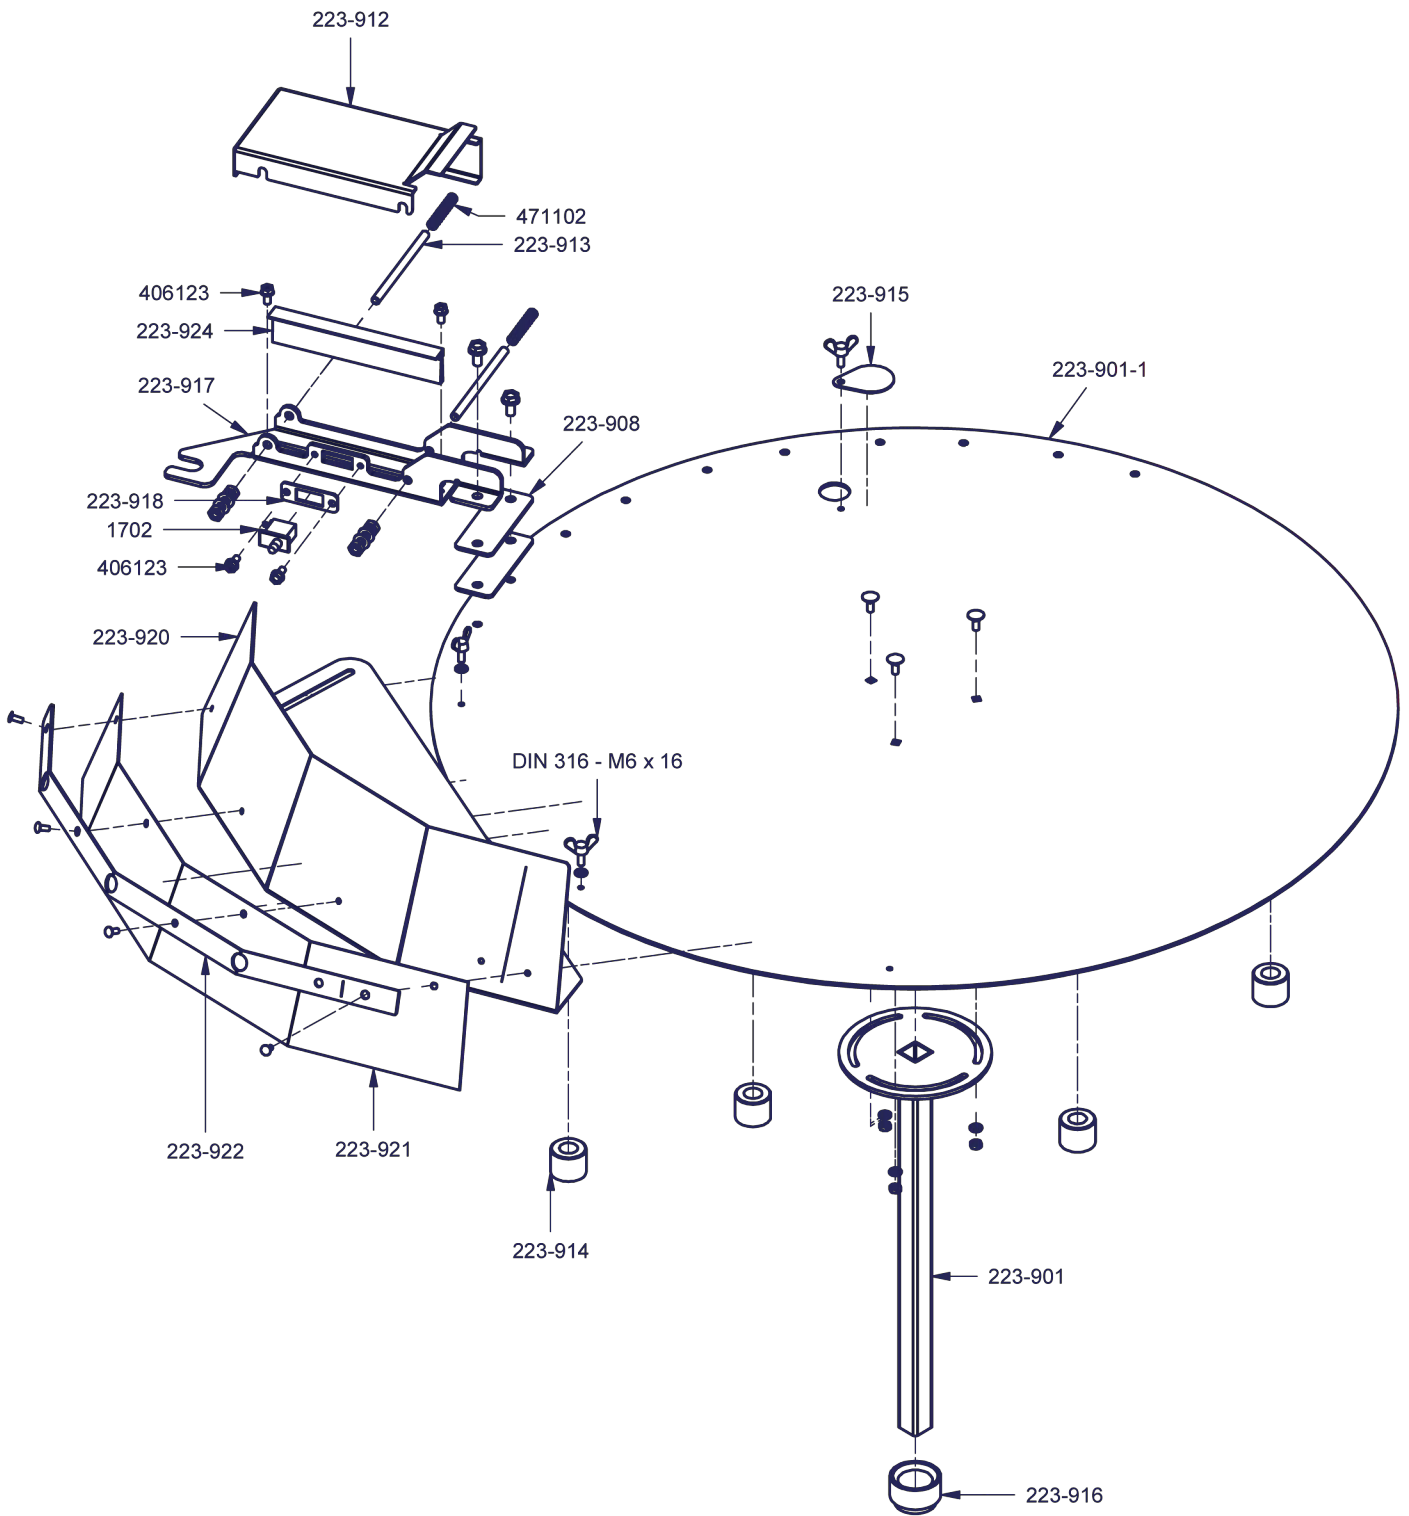

Javo Plus

Plant rack - standard
223-900-01-01