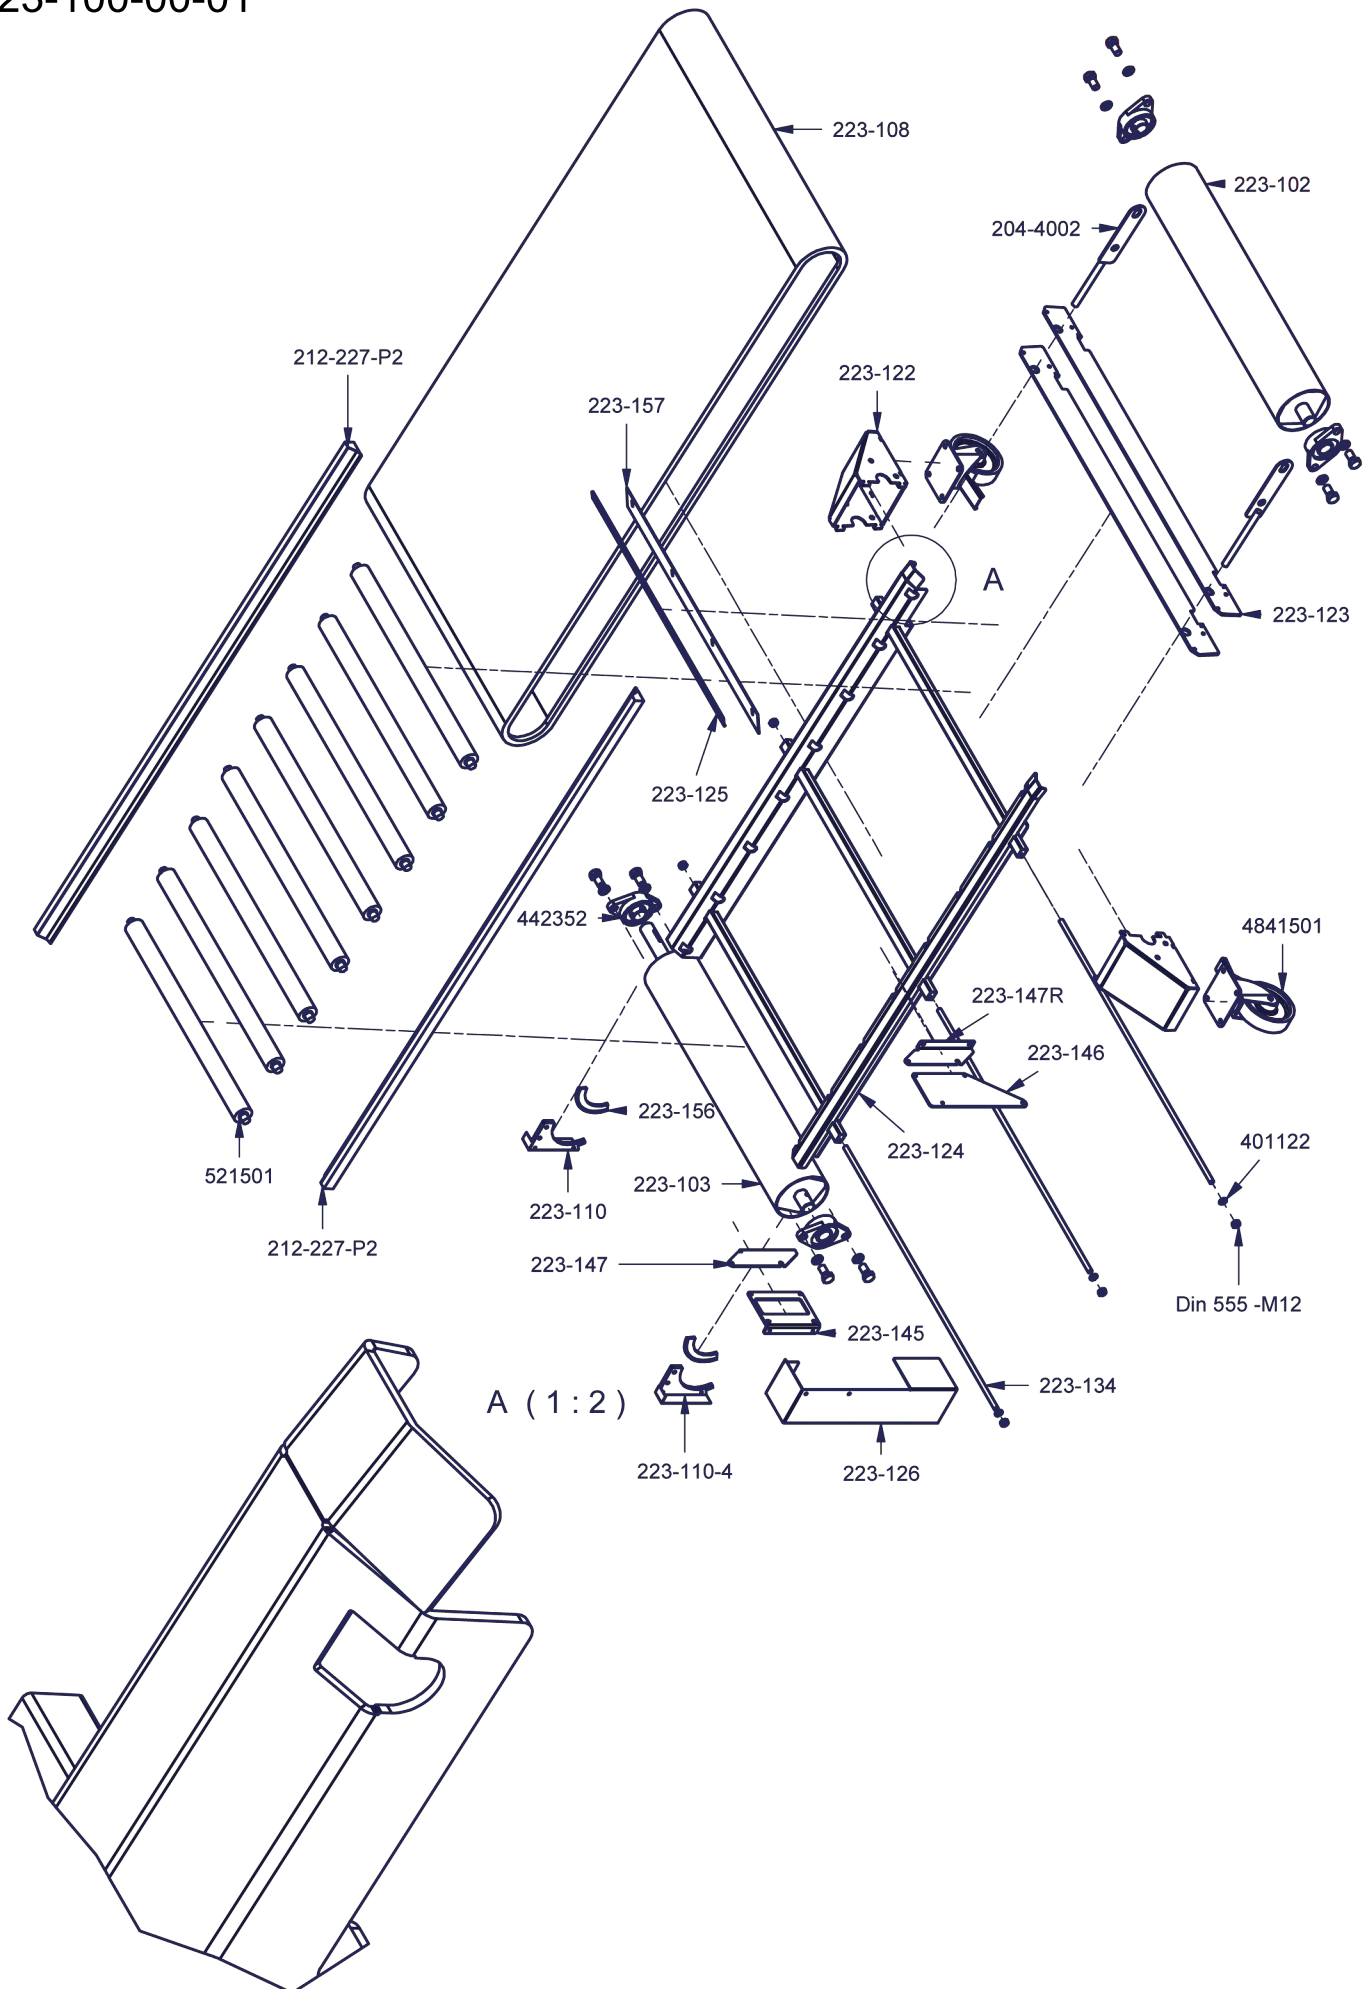

Javo Plus / Plus Midi / Plus Extra

Soil belt - standard length 1.800mm

223-100-00-01

Partner in Growing

Javo Plus

Soil belt - length 900mm

223-100-900

Partner in Growing

Javo Plus

Pottrack - fixed part - standard, take off at drill side

223-340-04-01

Partner in Growing

Javo Plus

Pottrack - rotating part - standard 1 pot

223-370-00-01

Partner in Growing

Javo Plus

Pottrack - adjustable part - pot 70-240mm

223-450-A-00-01

Partner in Growing

Javo Plus

Drill unit - take off at drill side - 240/400V-50Hz

223-500-03-01

Partner in Growing