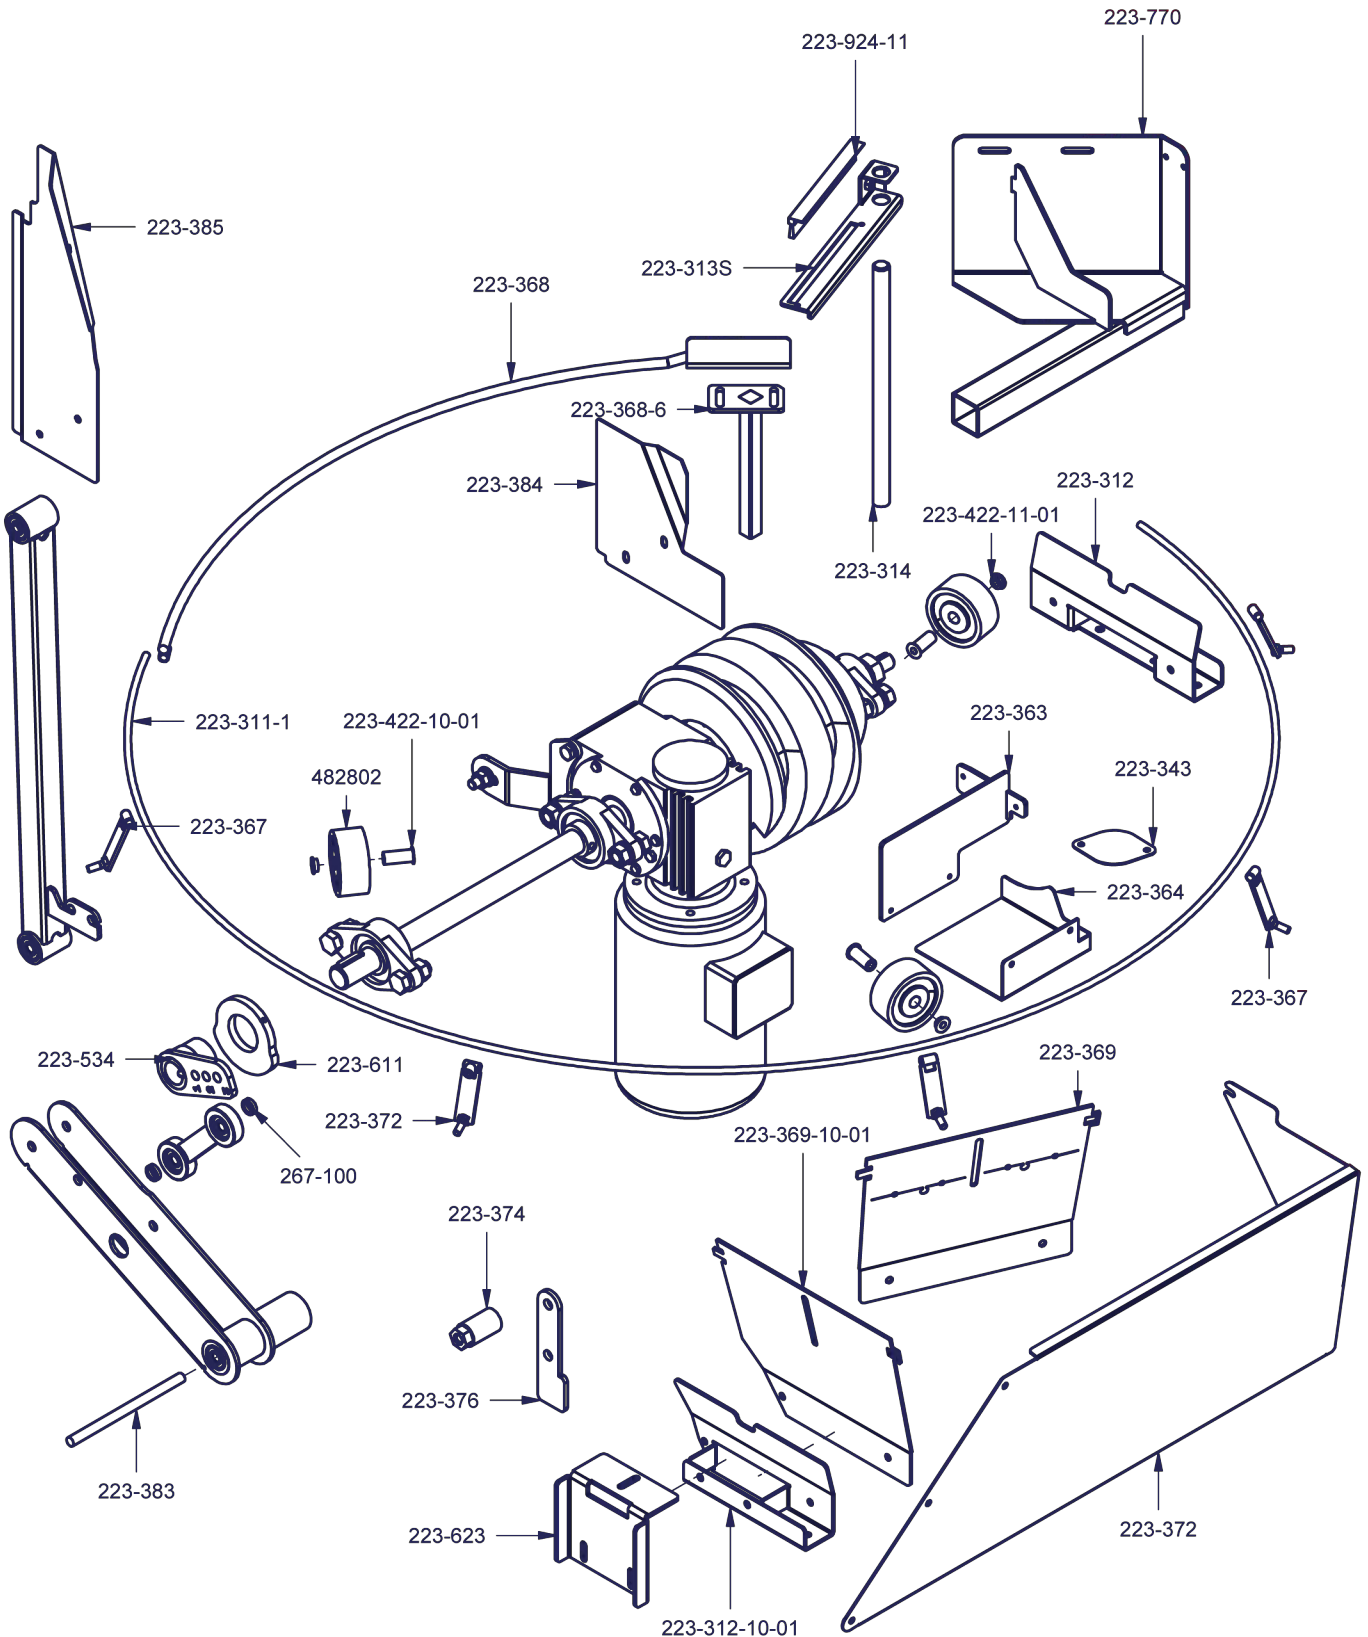

Javo Plus / Plus Midi / Plus Extra

Soil belt - standard length 1.800mm

223-100-00-01

Partner in Growing

Javo Plus

Soil belt - length 900mm

223-100-900

Partner in Growing

Javo Plus

Pottrack - fixed part - standard, take off at drill side

223-340-04-01

Partner in Growing

Javo Plus

Pottrack - rotating part - standard 1 pot

223-370-00-01

Partner in Growing

Javo Plus

Pottrack - adjustable part - pot 70-240mm

223-450-A-00-01

Partner in Growing

Javo Plus

Drill unit - take off at drill side - 240/400V-50Hz

223-500-03-01

Partner in Growing