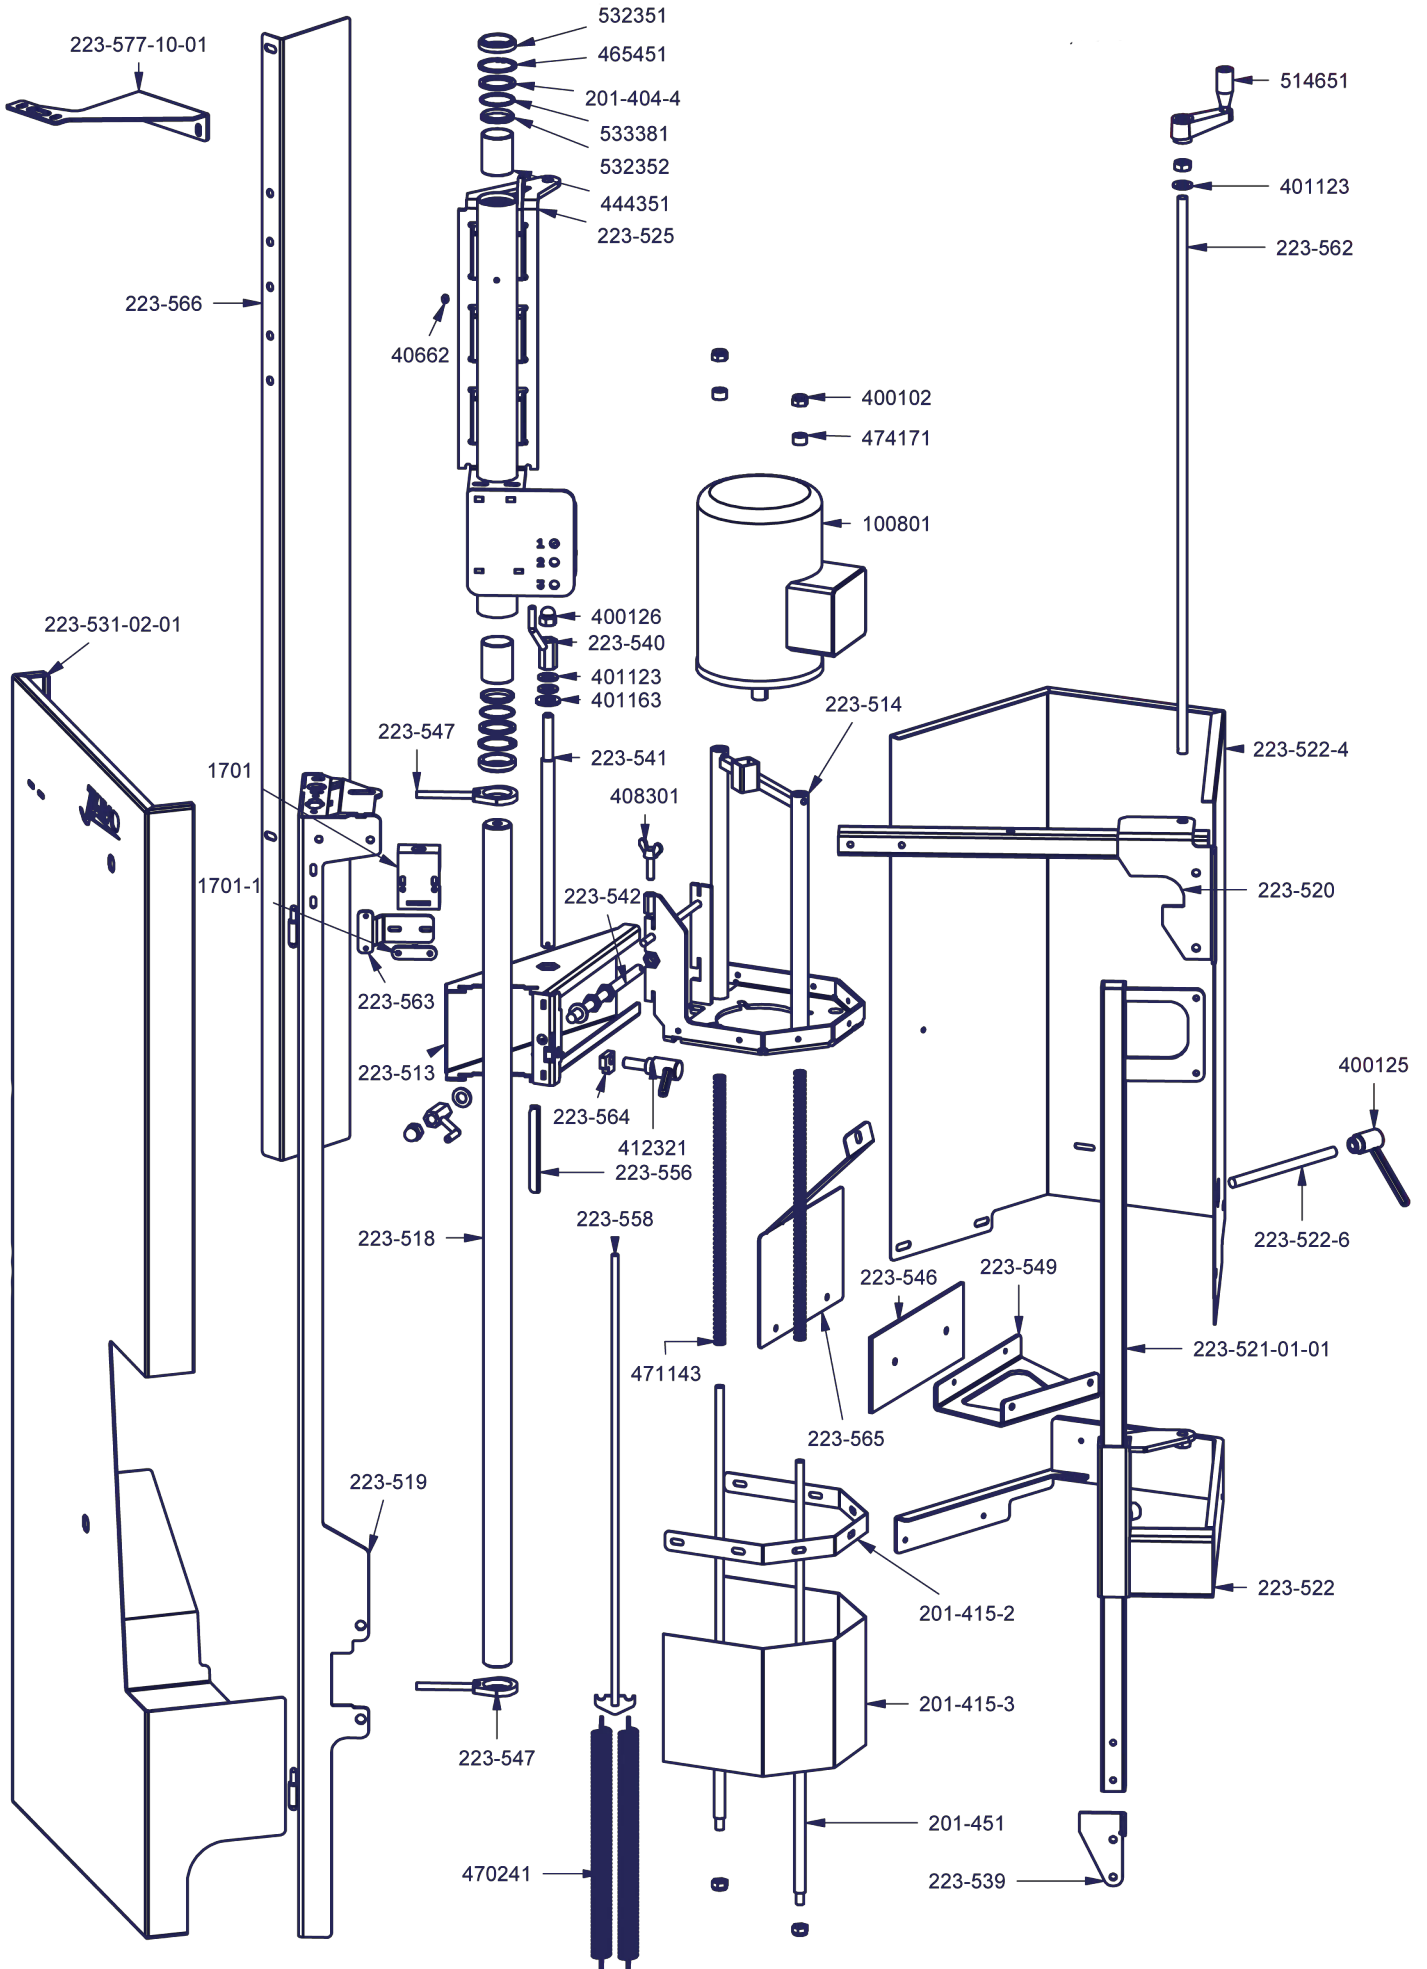

Javo Plus

Pottrack - fixed part - standard, take off at drill side

223-340-04-01

Partner in Growing

Javo Plus

Pottrack - rotating part - standard 1 pot

223-370-00-01

Partner in Growing

Javo Plus

Pottrack - adjustable part - pot 70-240mm

223-450-A-00-01

Partner in Growing

Javo Plus

Drill unit - take off at drill side - 240/400V-50Hz

223-500-03-01

Partner in Growing

Javo Plus

Pot take off - long movement

223-610-01-01

Partner in Growing

Javo Plus

Pot dispenser (POG - PO cable)

223-750-06-01

Partner in Growing