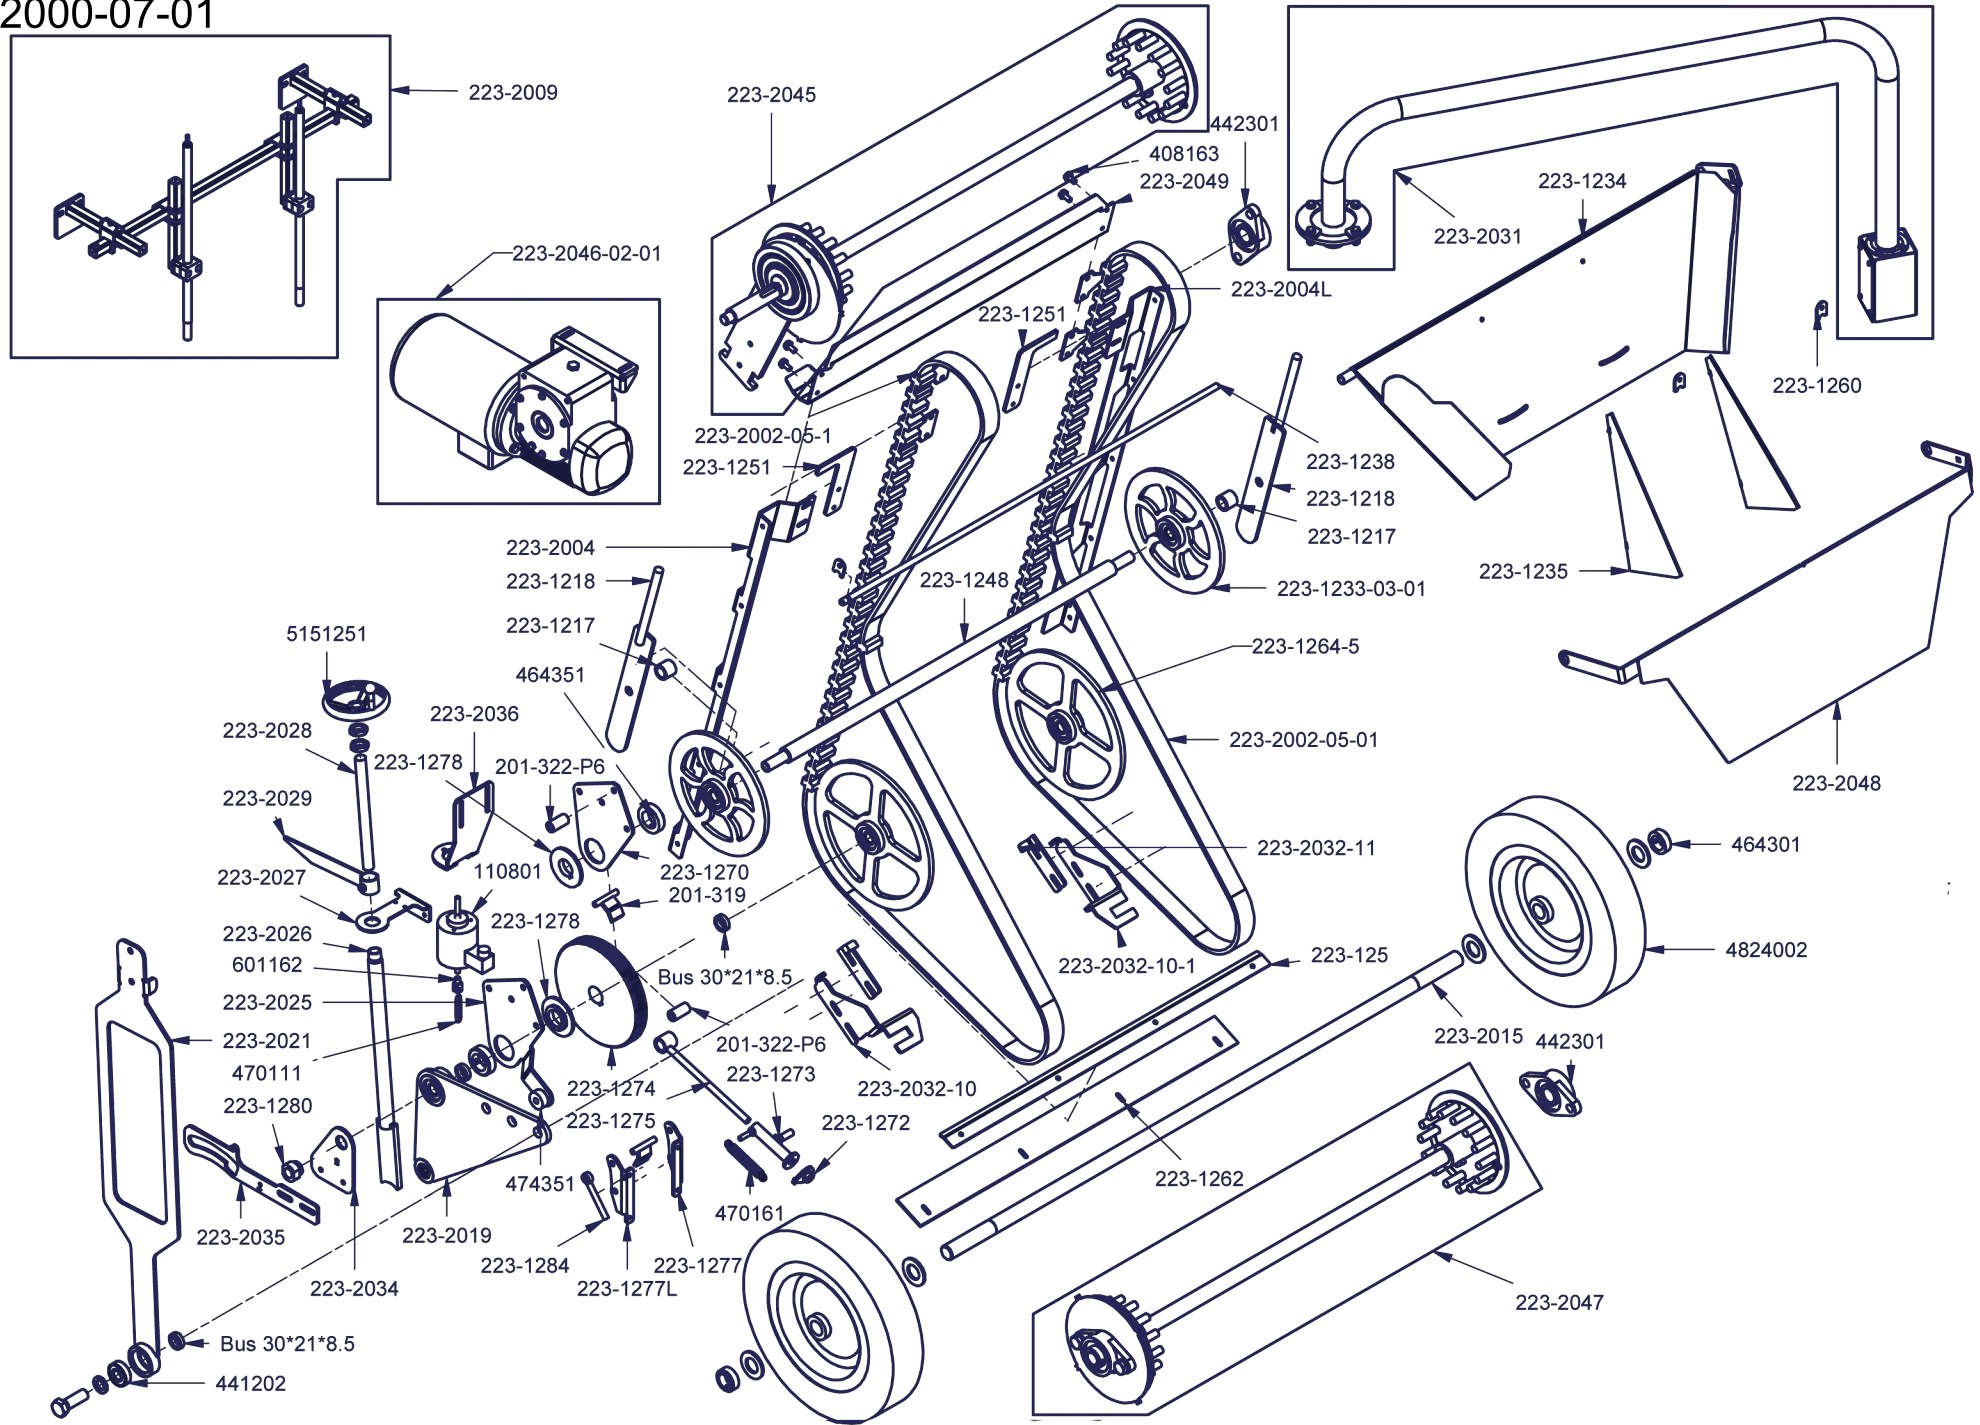

Javo Plus / Plus Midi / Plus Extra

Soil belt - standard length 1.800mm

223-100-00-01

Partner in Growing

Javo Plus

Soil belt - length 900mm

223-100-900

Partner in Growing

Javo Plus

Pottrack - fixed part - standard, take off at drill side

223-340-04-01

Partner in Growing

Javo Plus

Pottrack - rotating part - standard 1 pot

223-370-00-01

Partner in Growing

Javo Plus

Pottrack - adjustable part - pot 70-240mm

223-450-A-00-01

Partner in Growing

Javo Plus

Drill unit - take off at drill side - 240/400V-50Hz

223-500-03-01

Partner in Growing