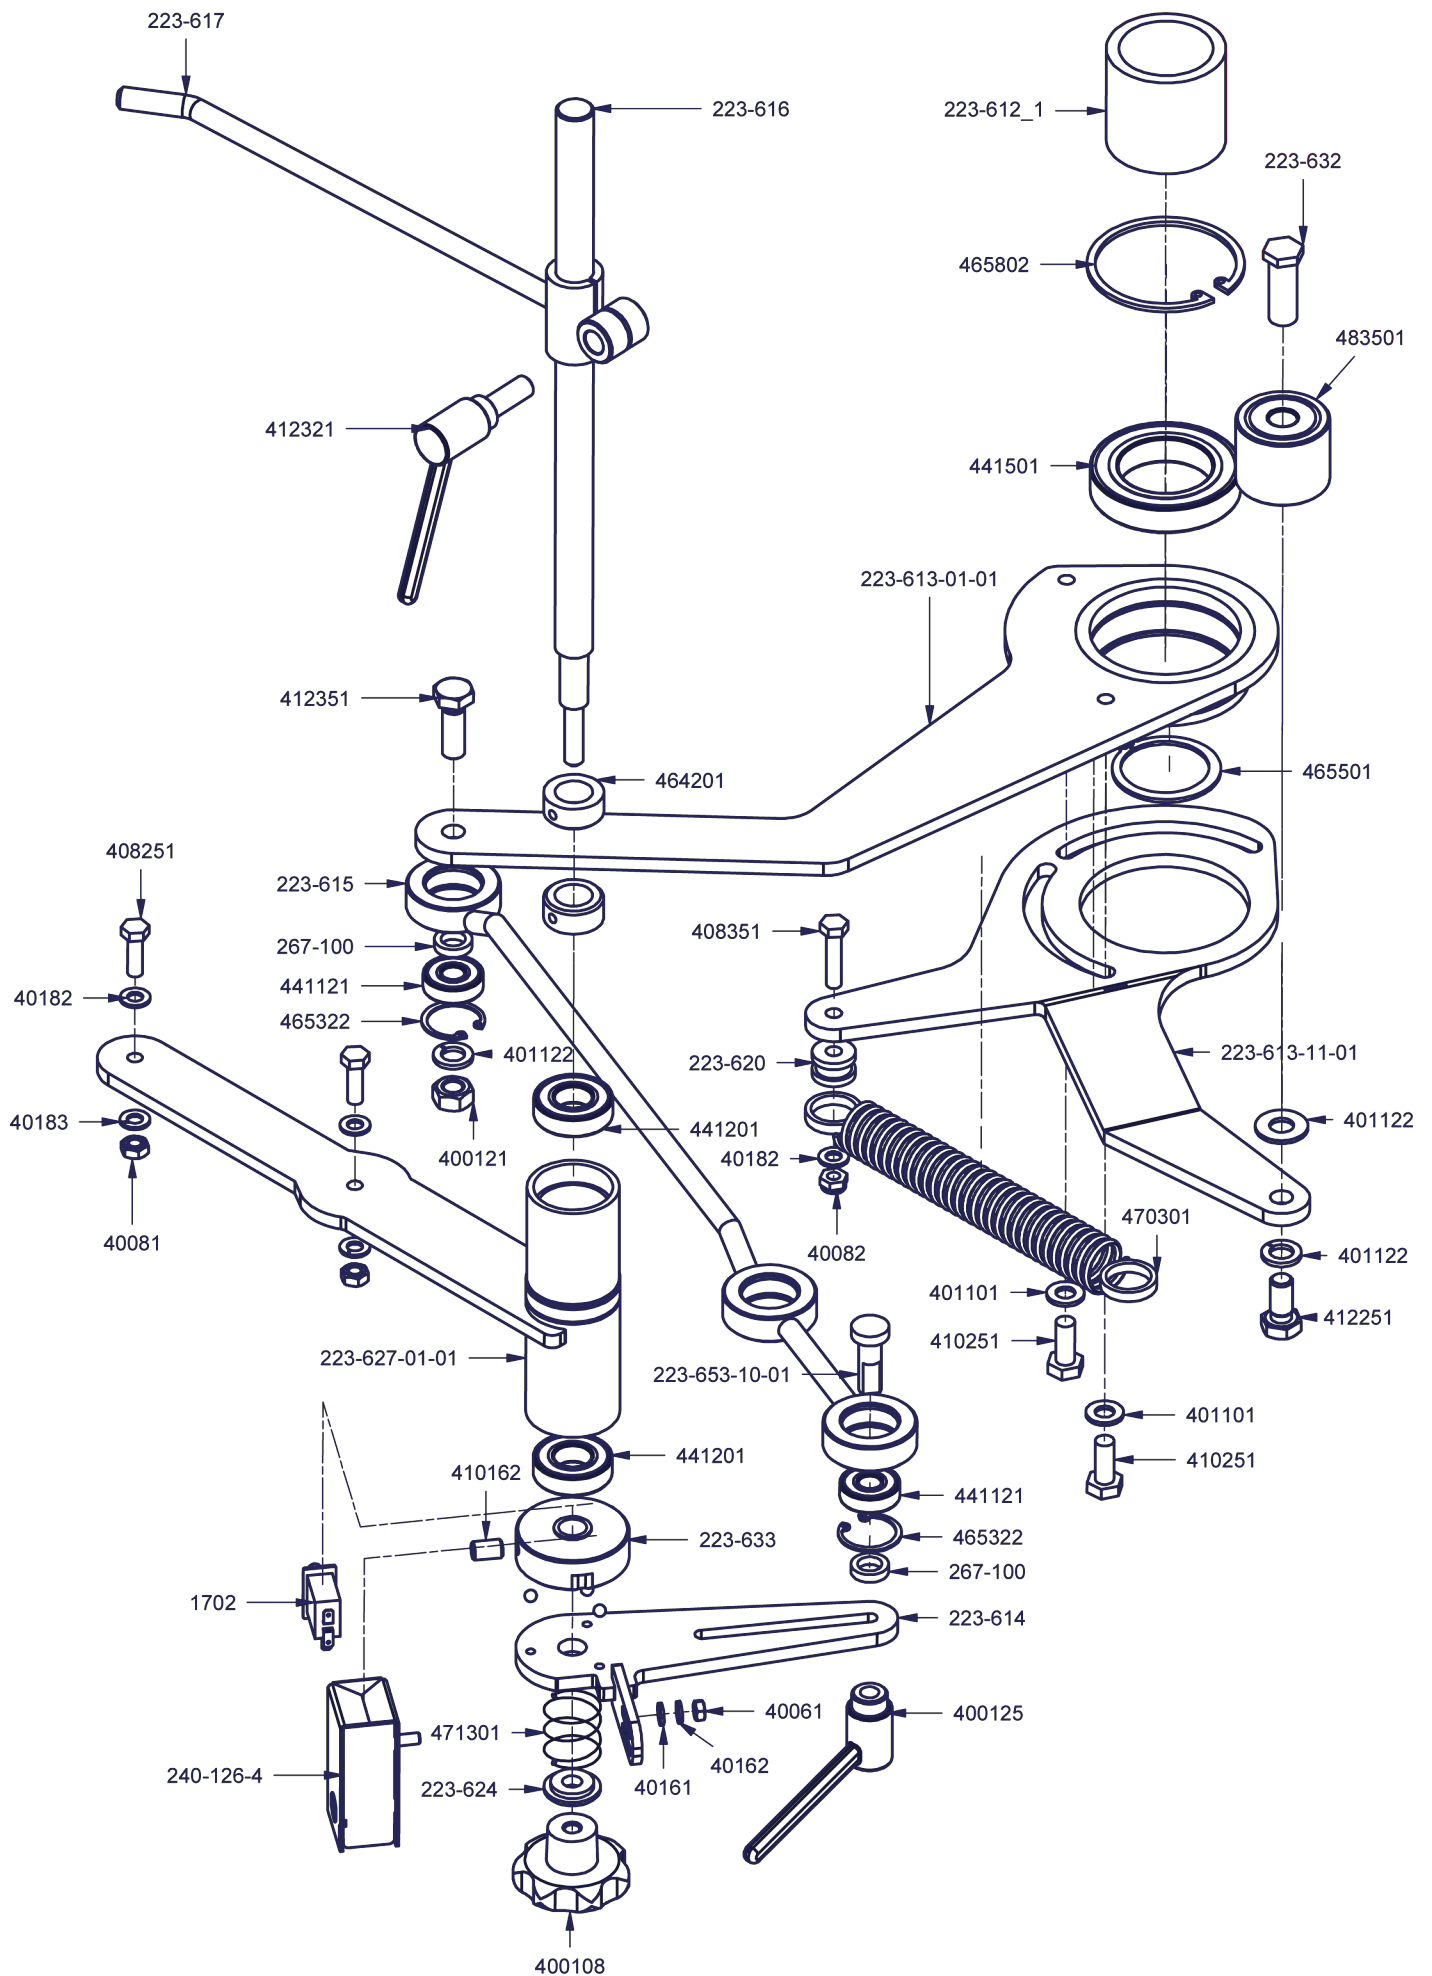

Javo Plus

Pottrack - fixed part - standard, take off at drill side

223-340-04-01

Partner in Growing

Javo Plus

Pottrack - rotating part - standard 1 pot

223-370-00-01

Partner in Growing

Javo Plus

Pottrack - adjustable part - pot 70-240mm

223-450-A-00-01

Partner in Growing

Javo Plus

Drill unit - take off at drill side - 240/400V-50Hz

223-500-03-01

Partner in Growing

Javo Plus

Pot take off - long movement

223-610-01-01

Partner in Growing

Javo Plus

Pot dispenser (POG - PO cable)

223-750-06-01

Partner in Growing