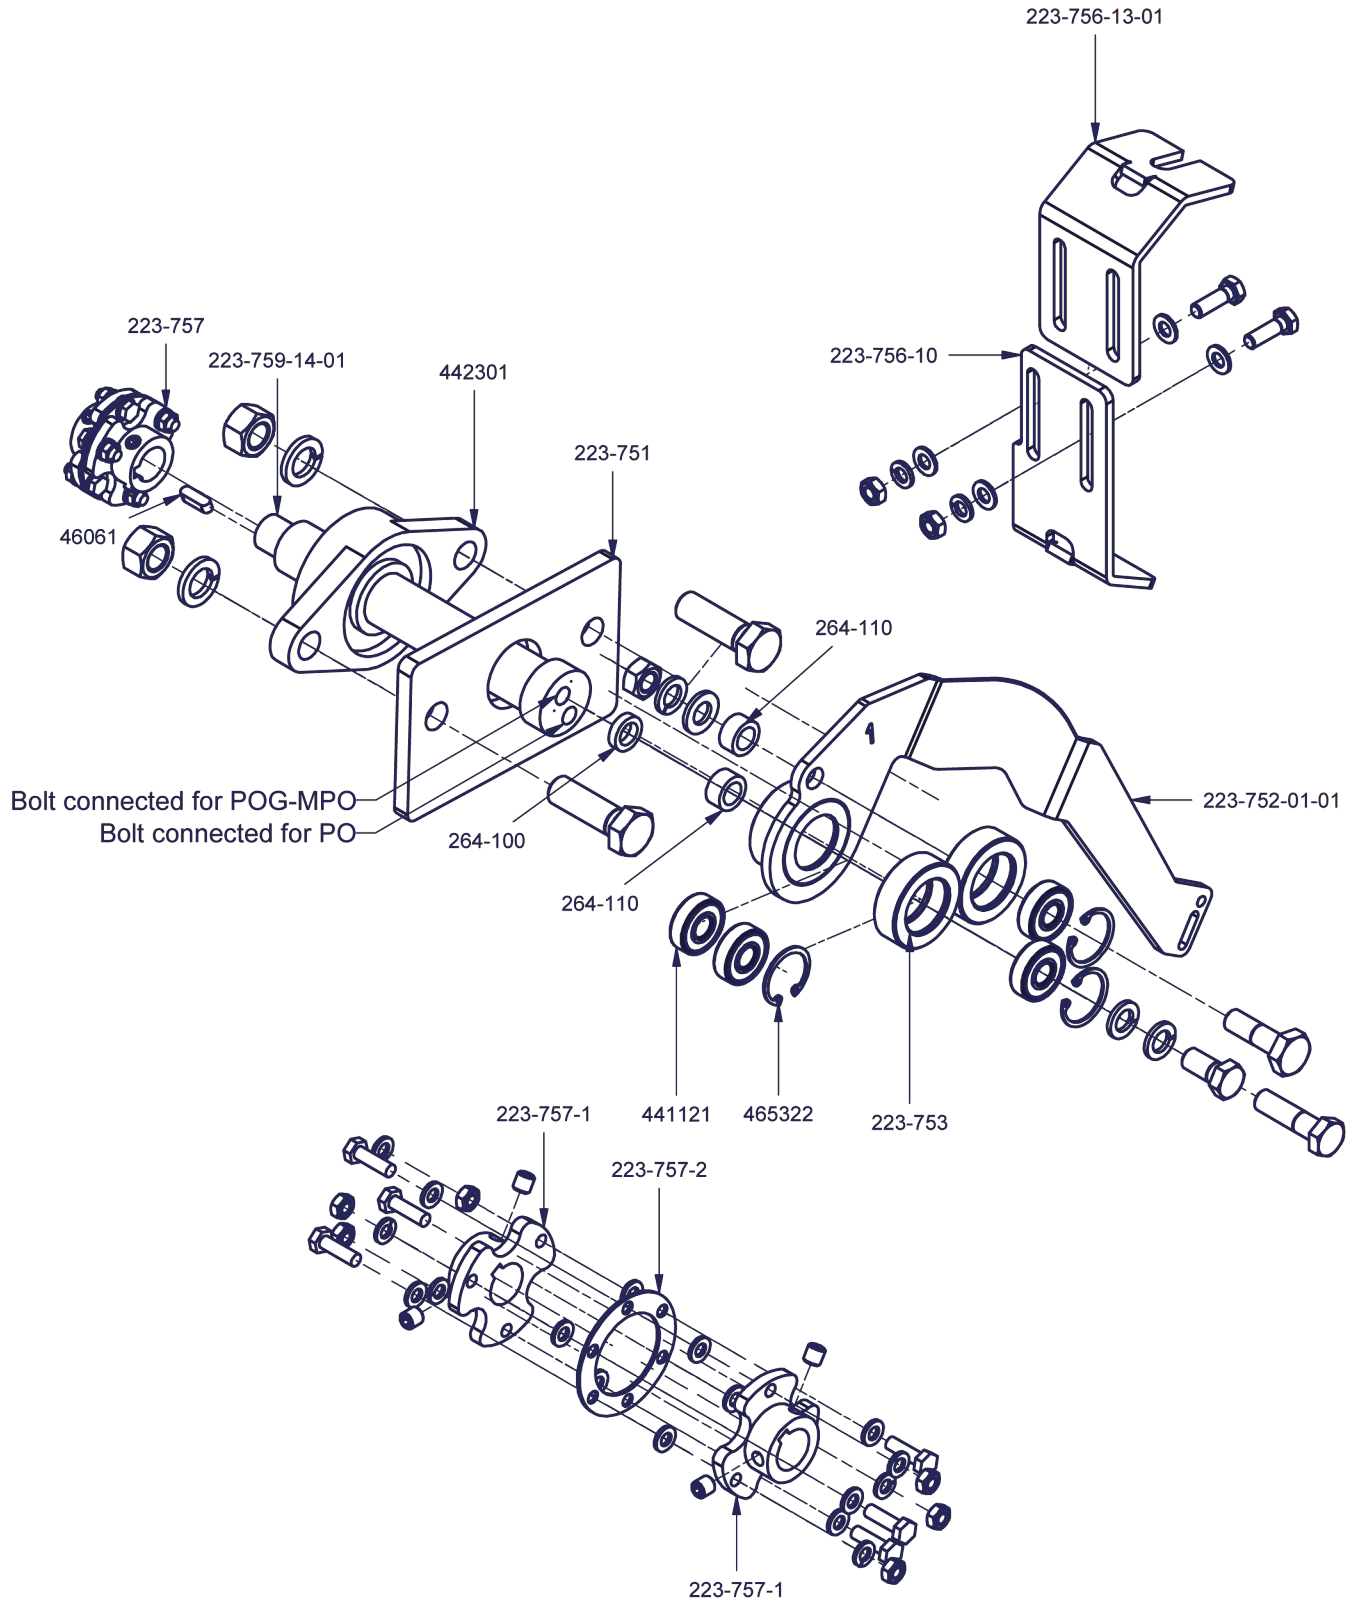

Javo Plus

Pottrack - fixed part - standard, take off at drill side

223-340-04-01

Partner in Growing

Javo Plus

Pottrack - rotating part - standard 1 pot

223-370-00-01

Partner in Growing

Javo Plus

Pottrack - adjustable part - pot 70-240mm

223-450-A-00-01

Partner in Growing

Javo Plus

Drill unit - take off at drill side - 240/400V-50Hz

223-500-03-01

Partner in Growing

Javo Plus

Pot take off - long movement

223-610-01-01

Partner in Growing

Javo Plus

Pot dispenser (POG - PO cable)

223-750-06-01

Partner in Growing