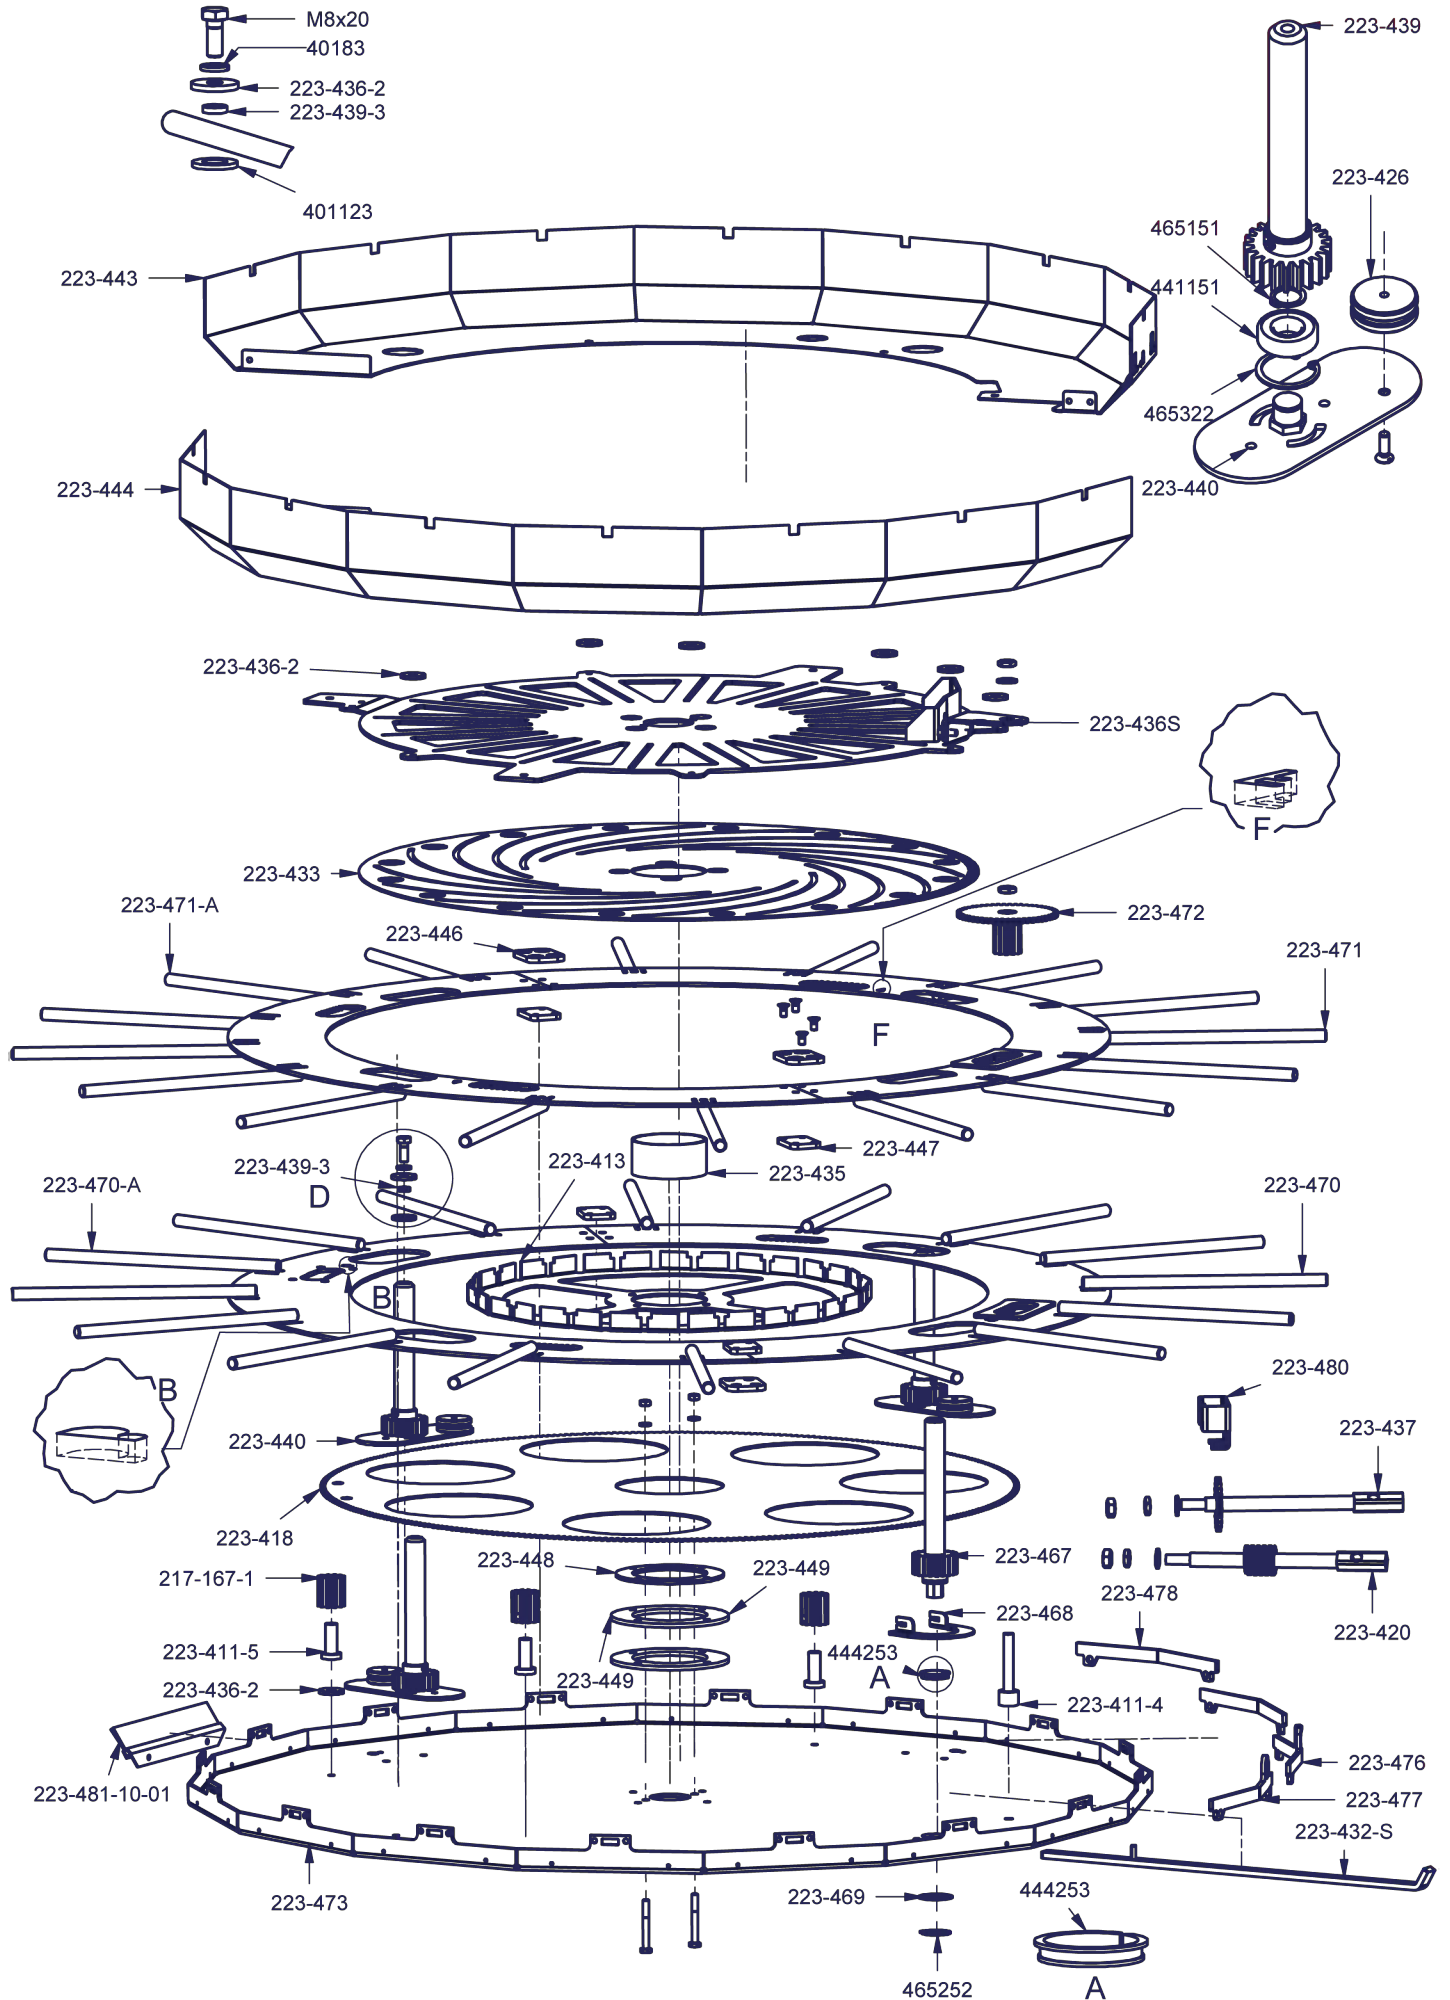

Javo Plus

Pottrack - fixed part - standard, take off at drill side

223-340-04-01

Partner in Growing

Javo Plus

Pottrack - rotating part - standard 1 pot

223-370-00-01

Partner in Growing

Javo Plus

Pottrack - adjustable part - pot 70-240mm

223-450-A-00-01

Partner in Growing

Javo Plus

Drill unit - take off at drill side - 240/400V-50Hz

223-500-03-01

Partner in Growing

Javo Plus

Pot take off - long movement

223-610-01-01

Partner in Growing

Javo Plus

Pot dispenser (POG - PO cable)

223-750-06-01

Partner in Growing