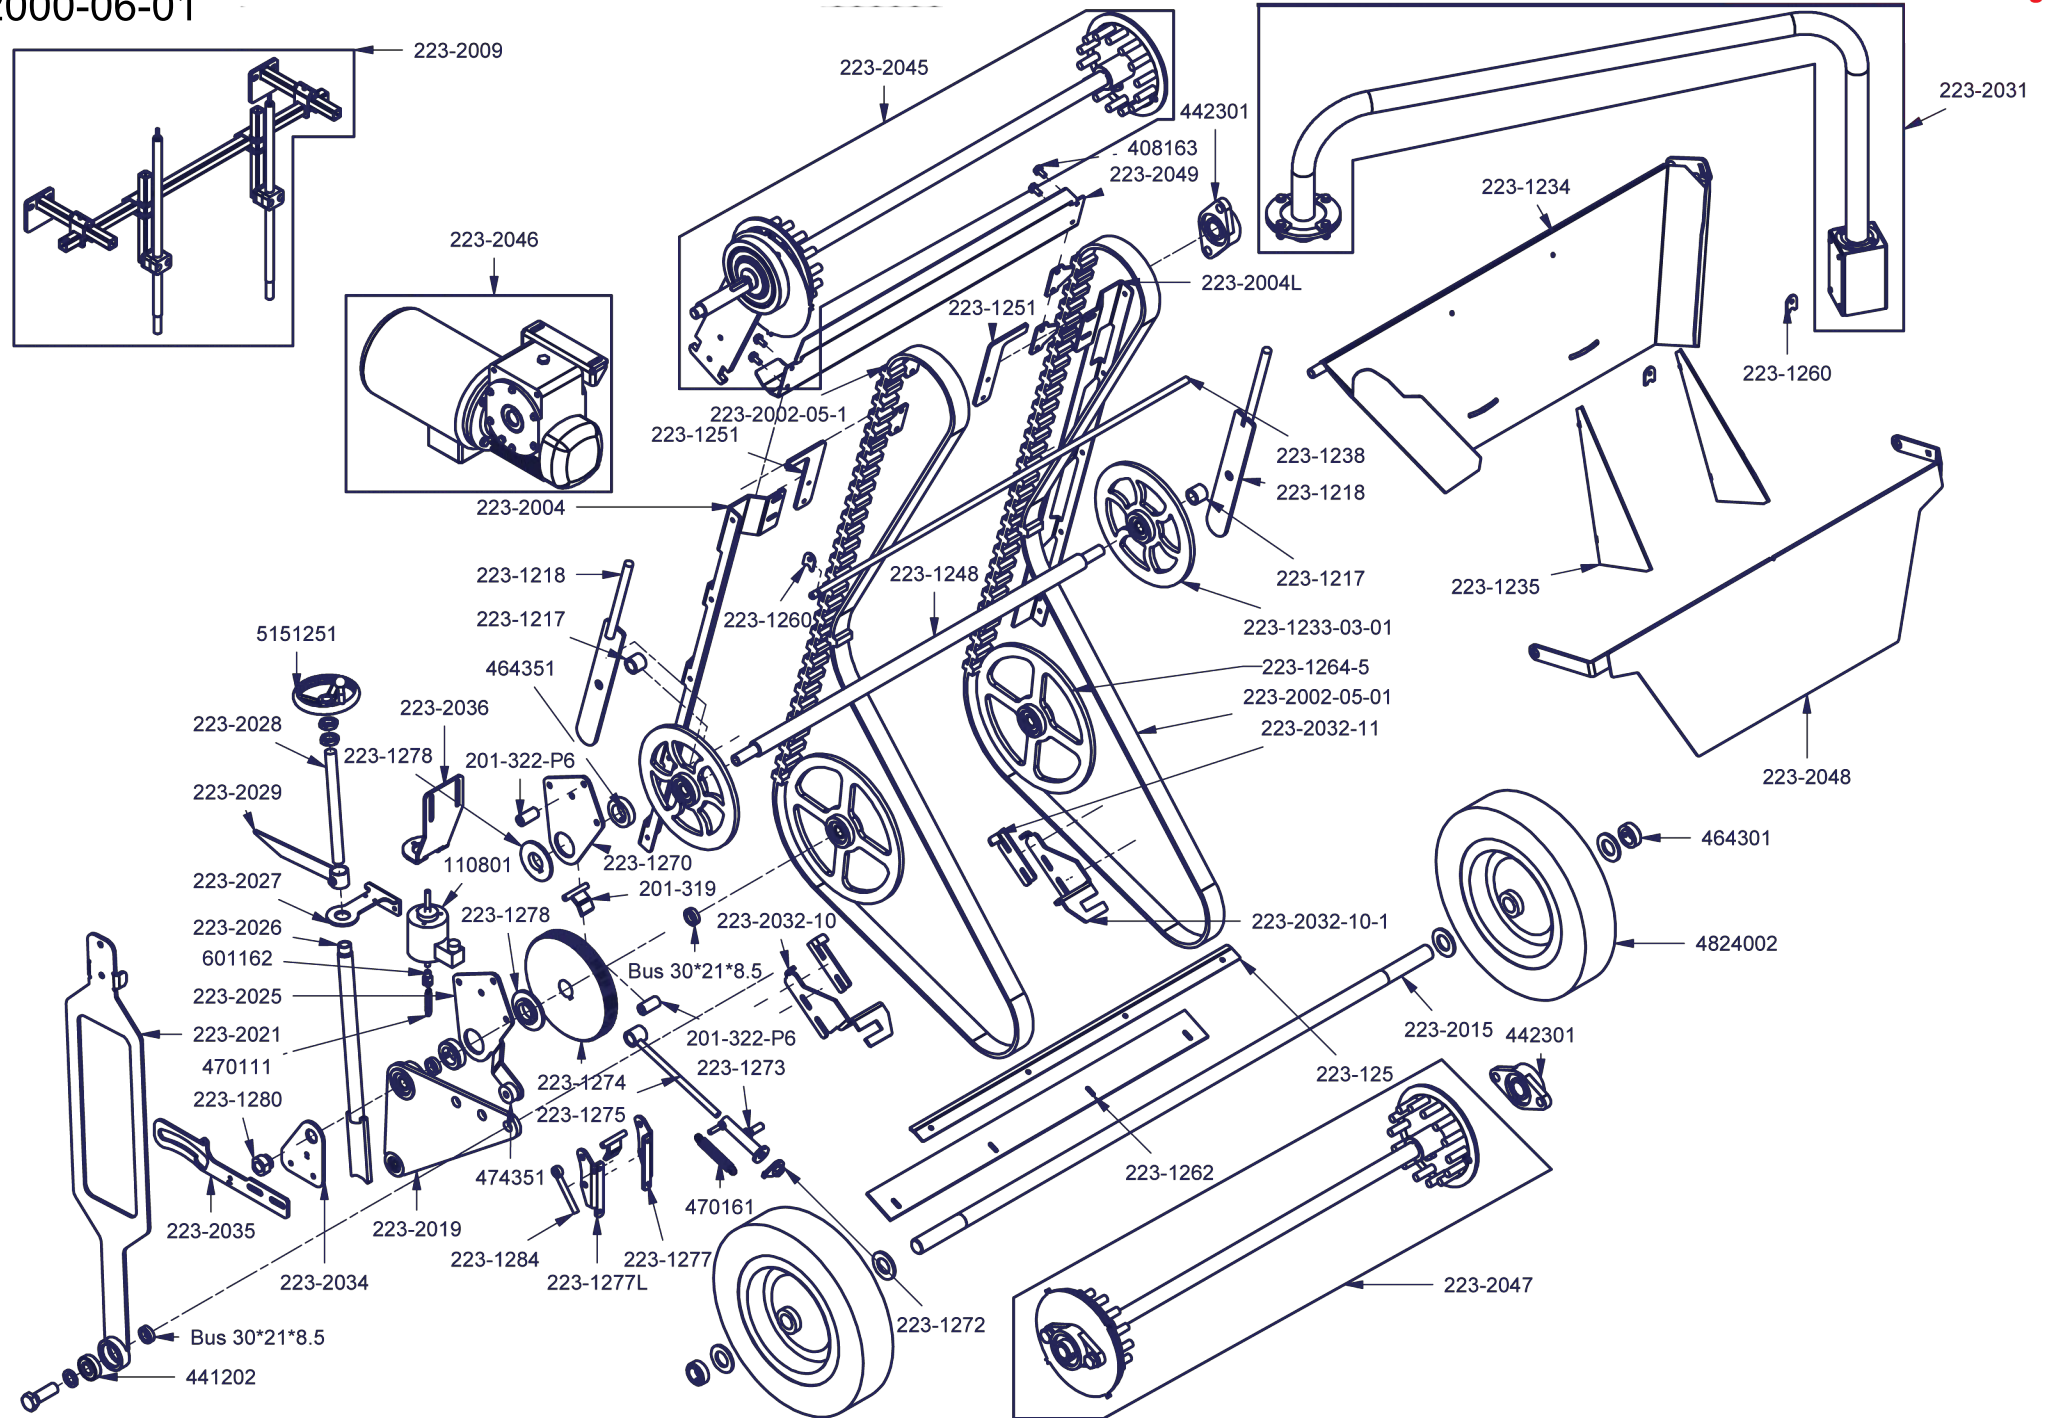

Javo Plus / Plus Midi / Plus Extra

Soil belt - standard length 1.800mm

223-100-00-01

Partner in Growing

Javo Plus

Soil belt - length 900mm

223-100-900

Partner in Growing

Javo Plus / Plus Midi

Elevator - standard

223-2000-06-01

Partner in Growing

Javo Plus Midi

Elevator - USA 1,5kW 60Hz

223-2000-07-01

Partner in Growing

Javo Plus

Pottrack - fixed part - standard, take off at drill side

223-340-04-01

Partner in Growing

Javo Plus

Pottrack - rotating part - standard 1 pot

223-370-00-01

Partner in Growing

Javo Plus

Pottrack - adjustable part - pot 70-240mm

223-450-A-00-01

Partner in Growing

Javo Plus

Drill unit - take off at drill side - 240/400V-50Hz

223-500-03-01

Partner in Growing