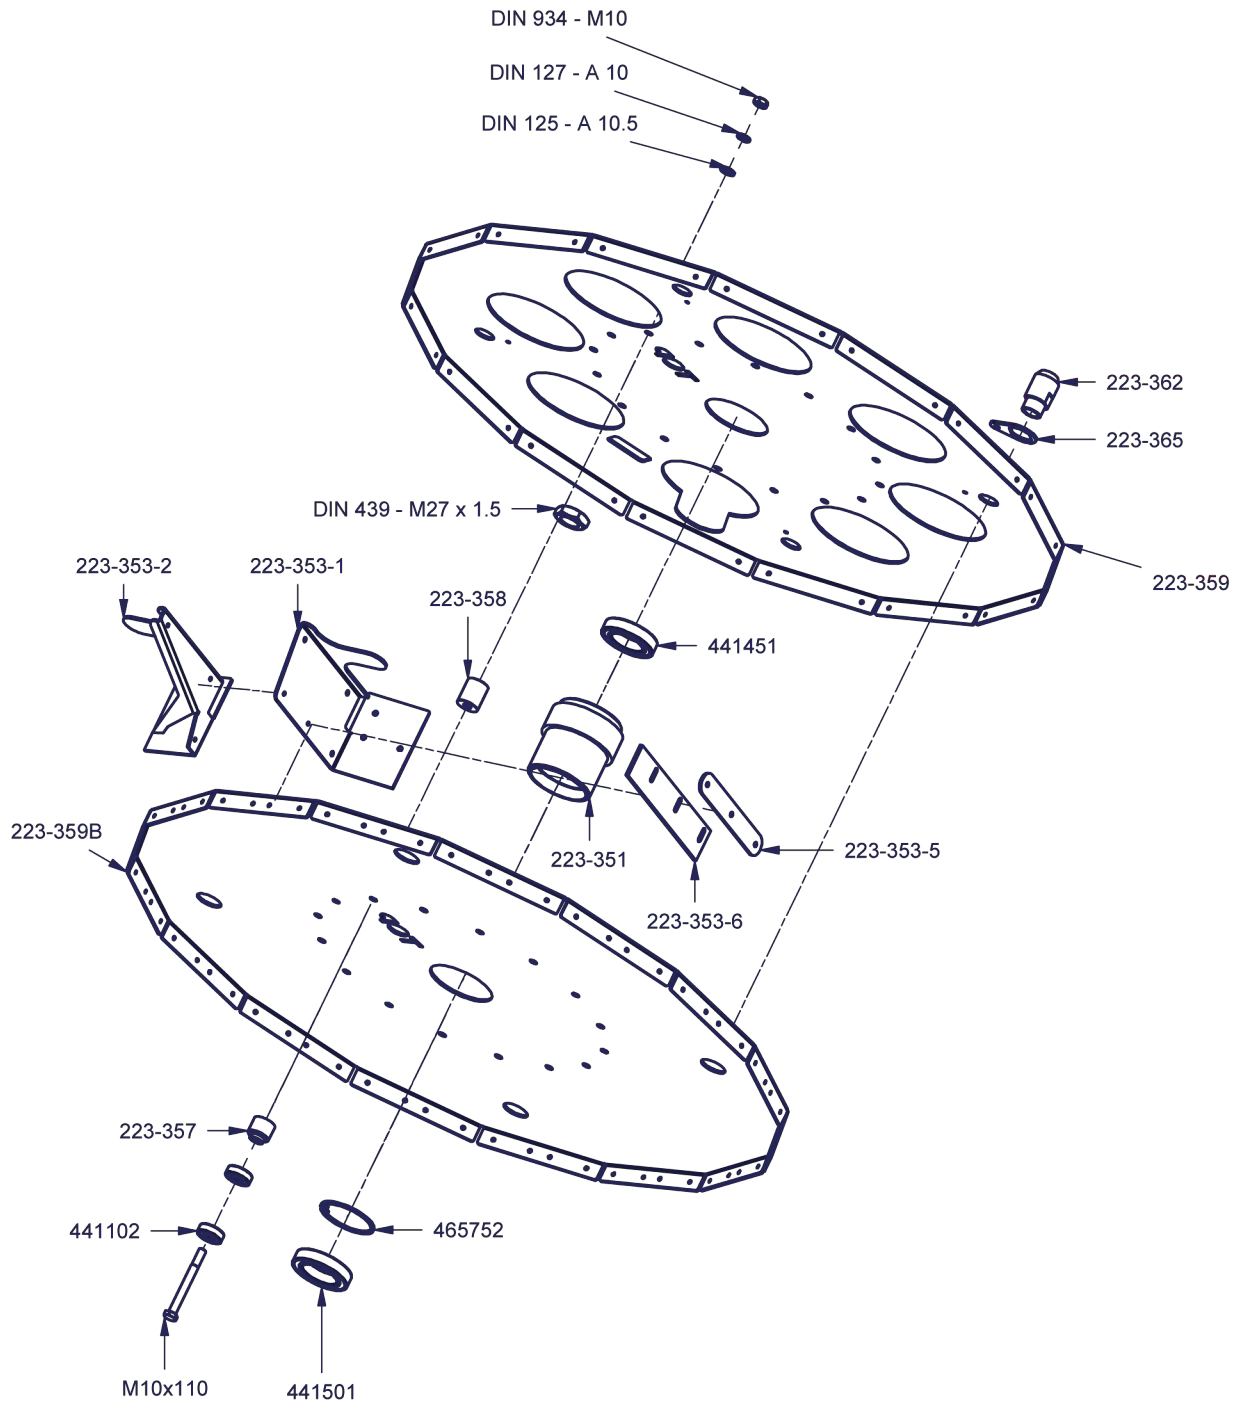

Javo Plus / Plus Midi / Plus Extra

Soil belt - standard length 1.800mm

223-100-00-01

Partner in Growing

Javo Plus

Soil belt - length 900mm

223-100-900

Partner in Growing

Javo Plus

Pottrack - fixed part - standard, take off at drill side

223-340-04-01

Partner in Growing

Javo Plus

Pottrack - rotating part - standard 1 pot

223-370-00-01

Partner in Growing

Javo Plus

Pottrack - adjustable part - pot 70-240mm

223-450-A-00-01

Partner in Growing

Javo Plus

Drill unit - take off at drill side - 240/400V-50Hz

223-500-03-01

Partner in Growing