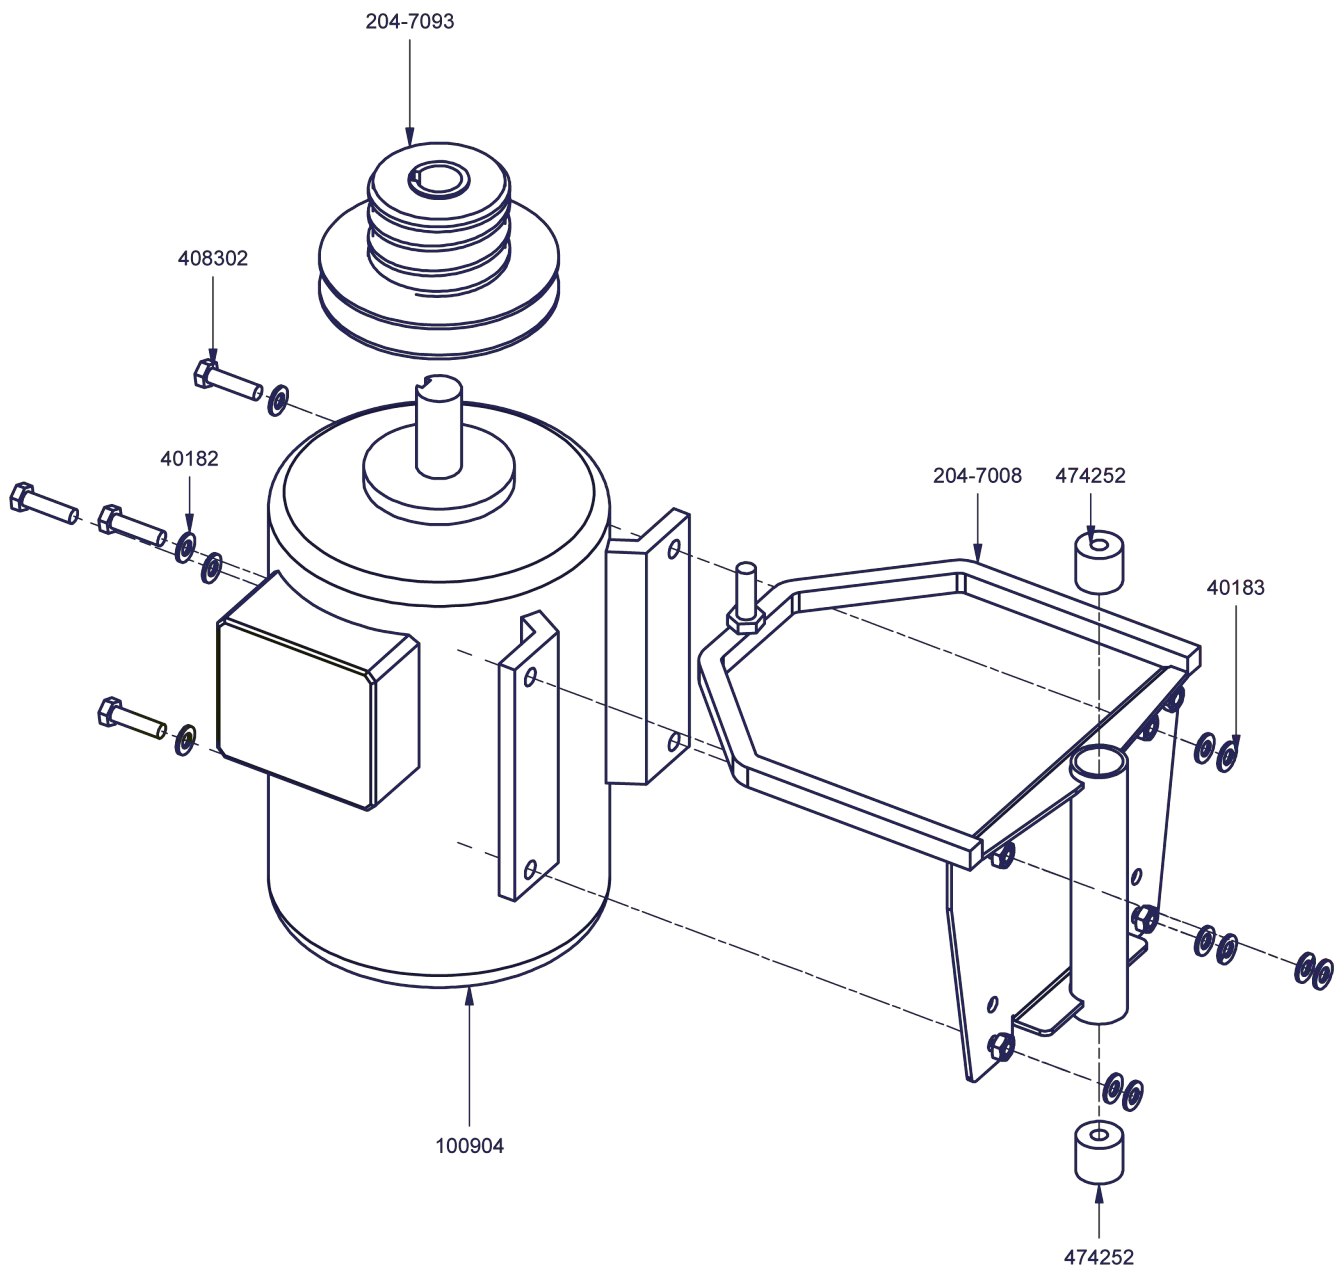

Javo Optima

Pottrack drive - motor 1,5kW 380V 60hz

204-900-05-02

Partner in Growing