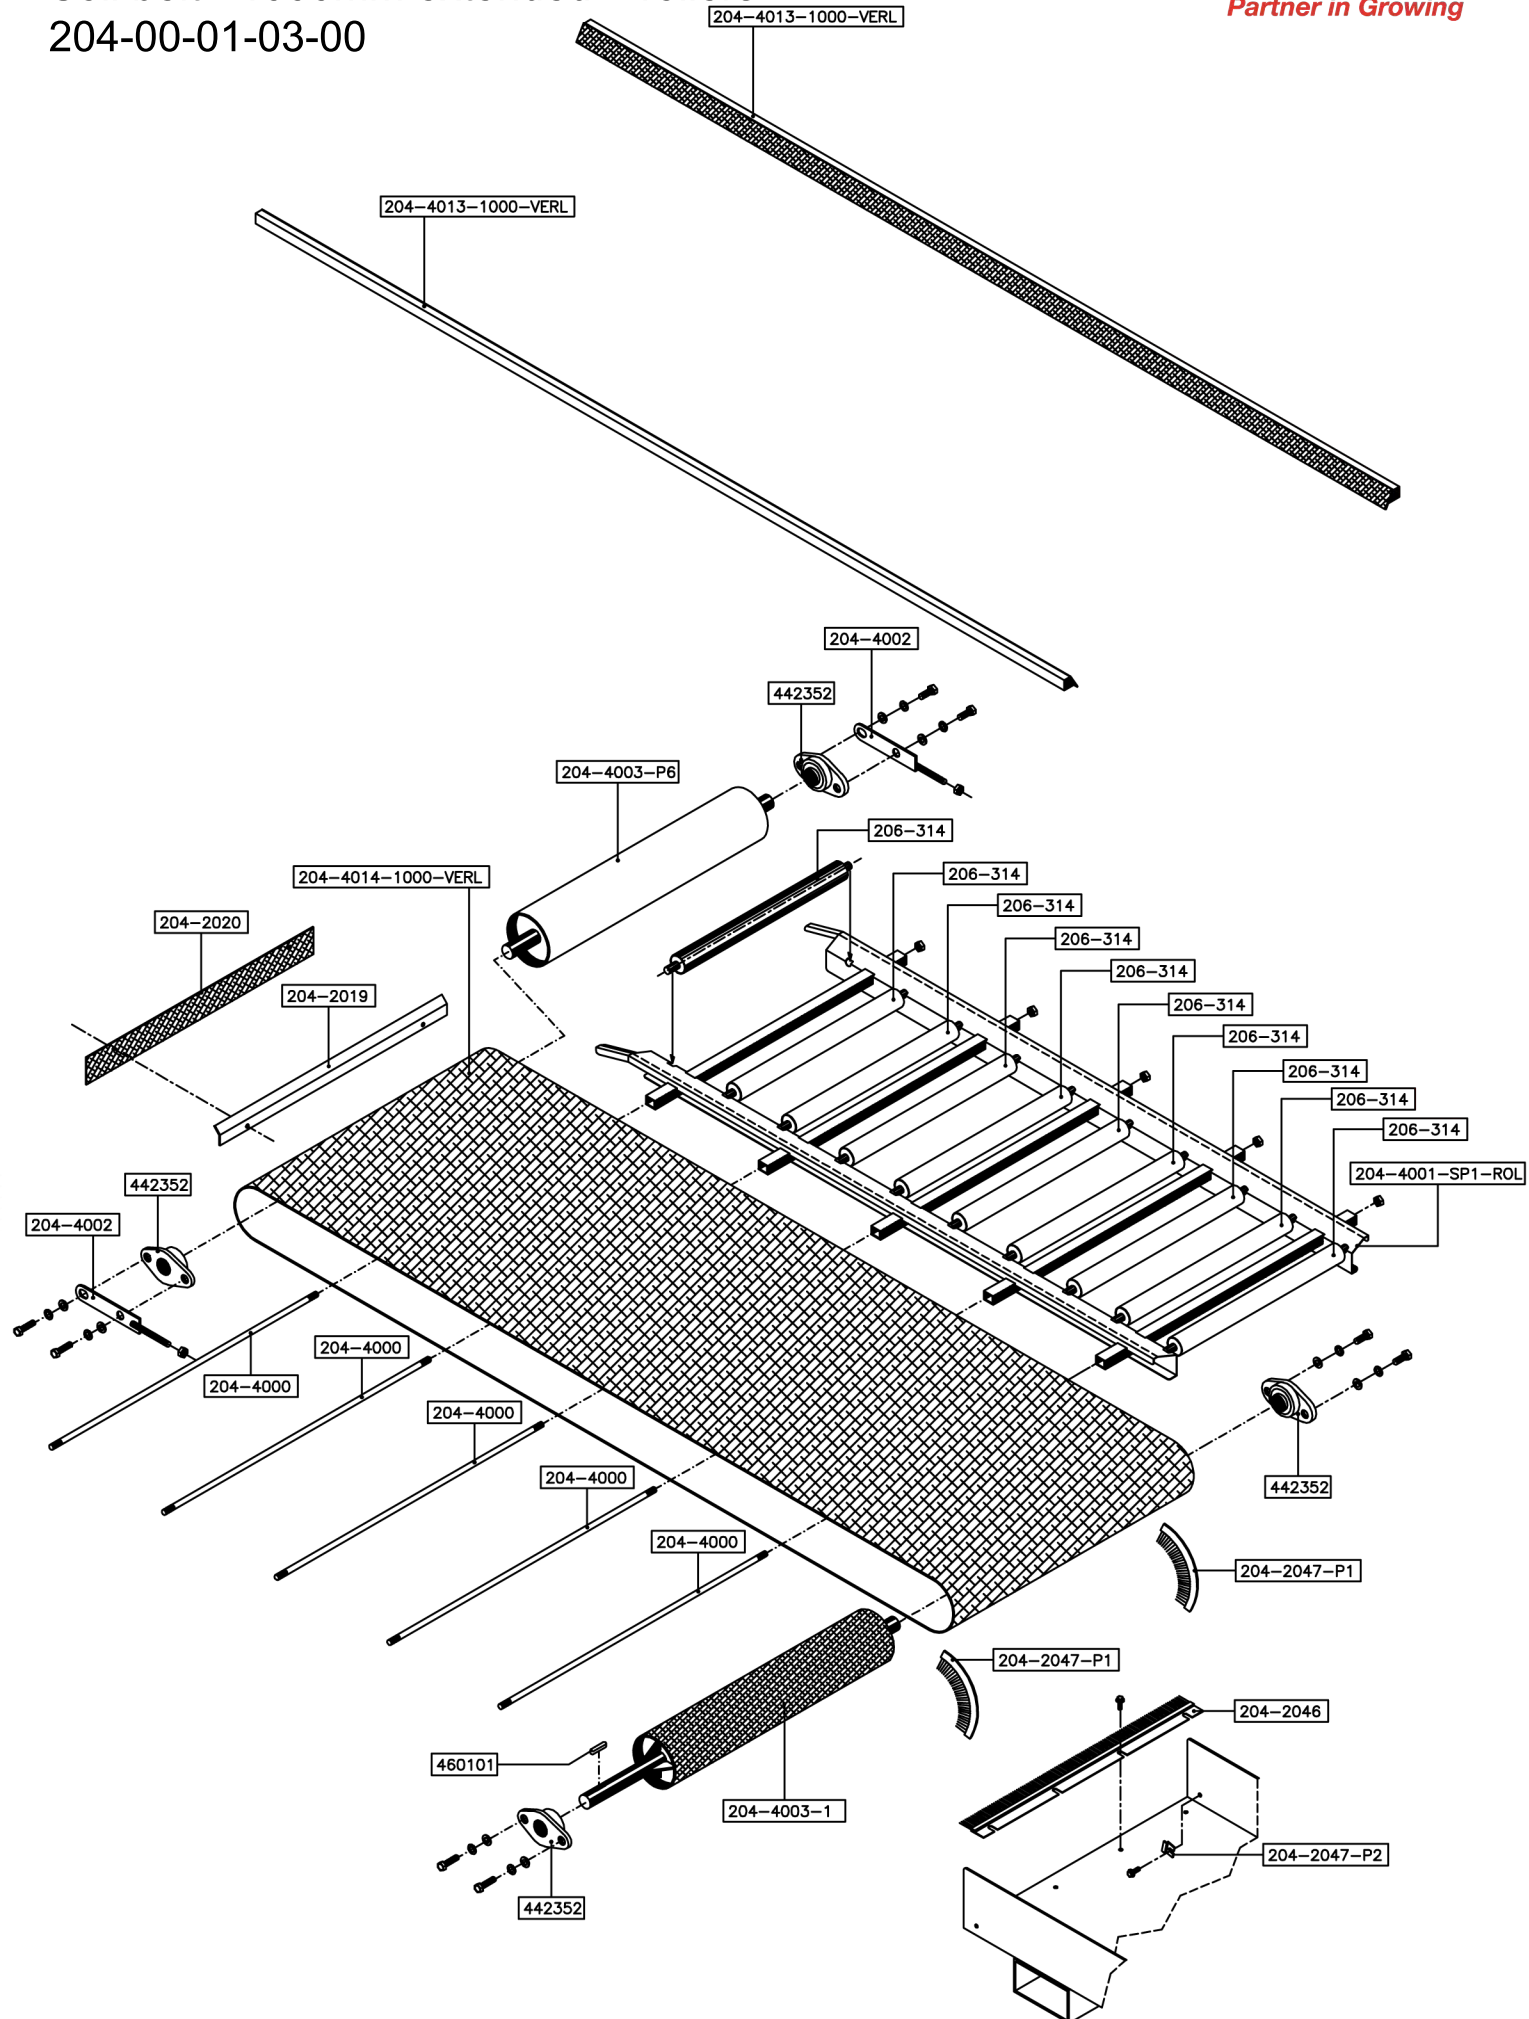

Javo Super (Mega) / Optima

Soil belt - standard length with rack
204-00-01-01-00

Javo Super (Mega) / Optima

Soil belt - 1000mm extended + rollers

204-00-01-03-00

Partner in Growing

Javo Super (Mega)/ Optima

Soil belt - straight back side, with rack
204-00-01-04-00

Javo Super (Mega) / Optima

Soil belt - standard length with rollers
204-00-01-05-00

Javo Optima

Paddle wheel and drive (untill 2009)

204-00-02-03-00