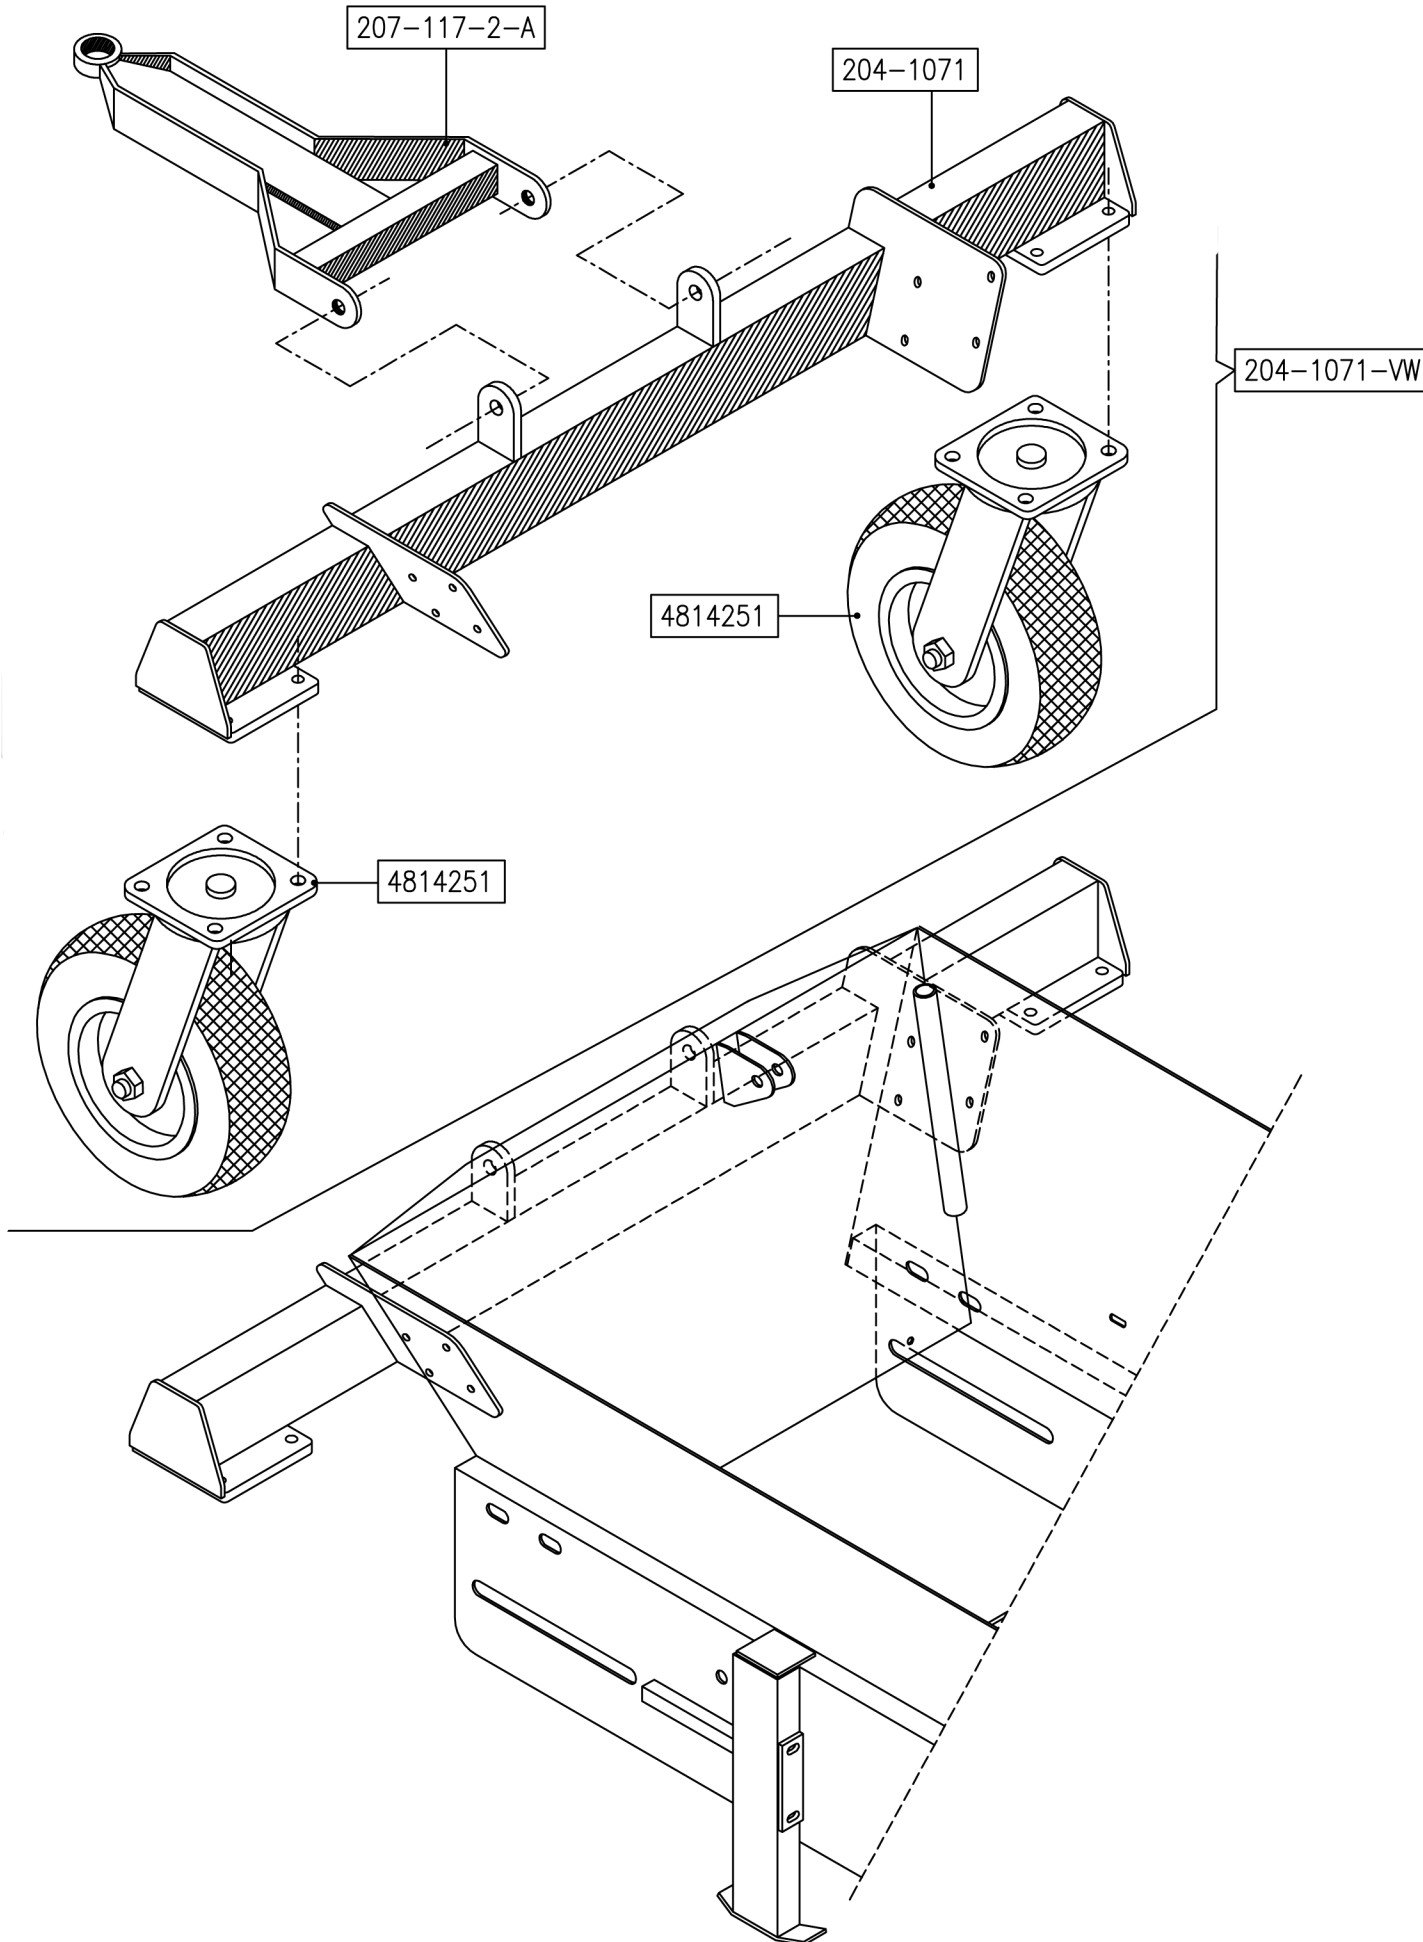

Javo Super (Mega) / Optima

Option - Heavy swivel wheels type "Airplane"

204-00-08-04-00

Partner in Growing