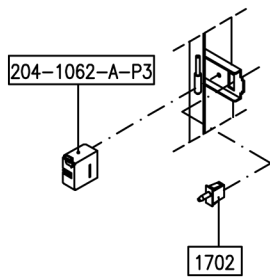

Partner in Growing

Javo Optima

Motor and housing - USA Voltage 380V

204-00-03-06-00

Partner in Growing

Javo Optima
 Drill unit + housing
 Eur. voltage 400V.
 204-00-04-04-00

Javo Optima

Drill unit + housing
 USA Voltage 380V
 204-00-04-05-01