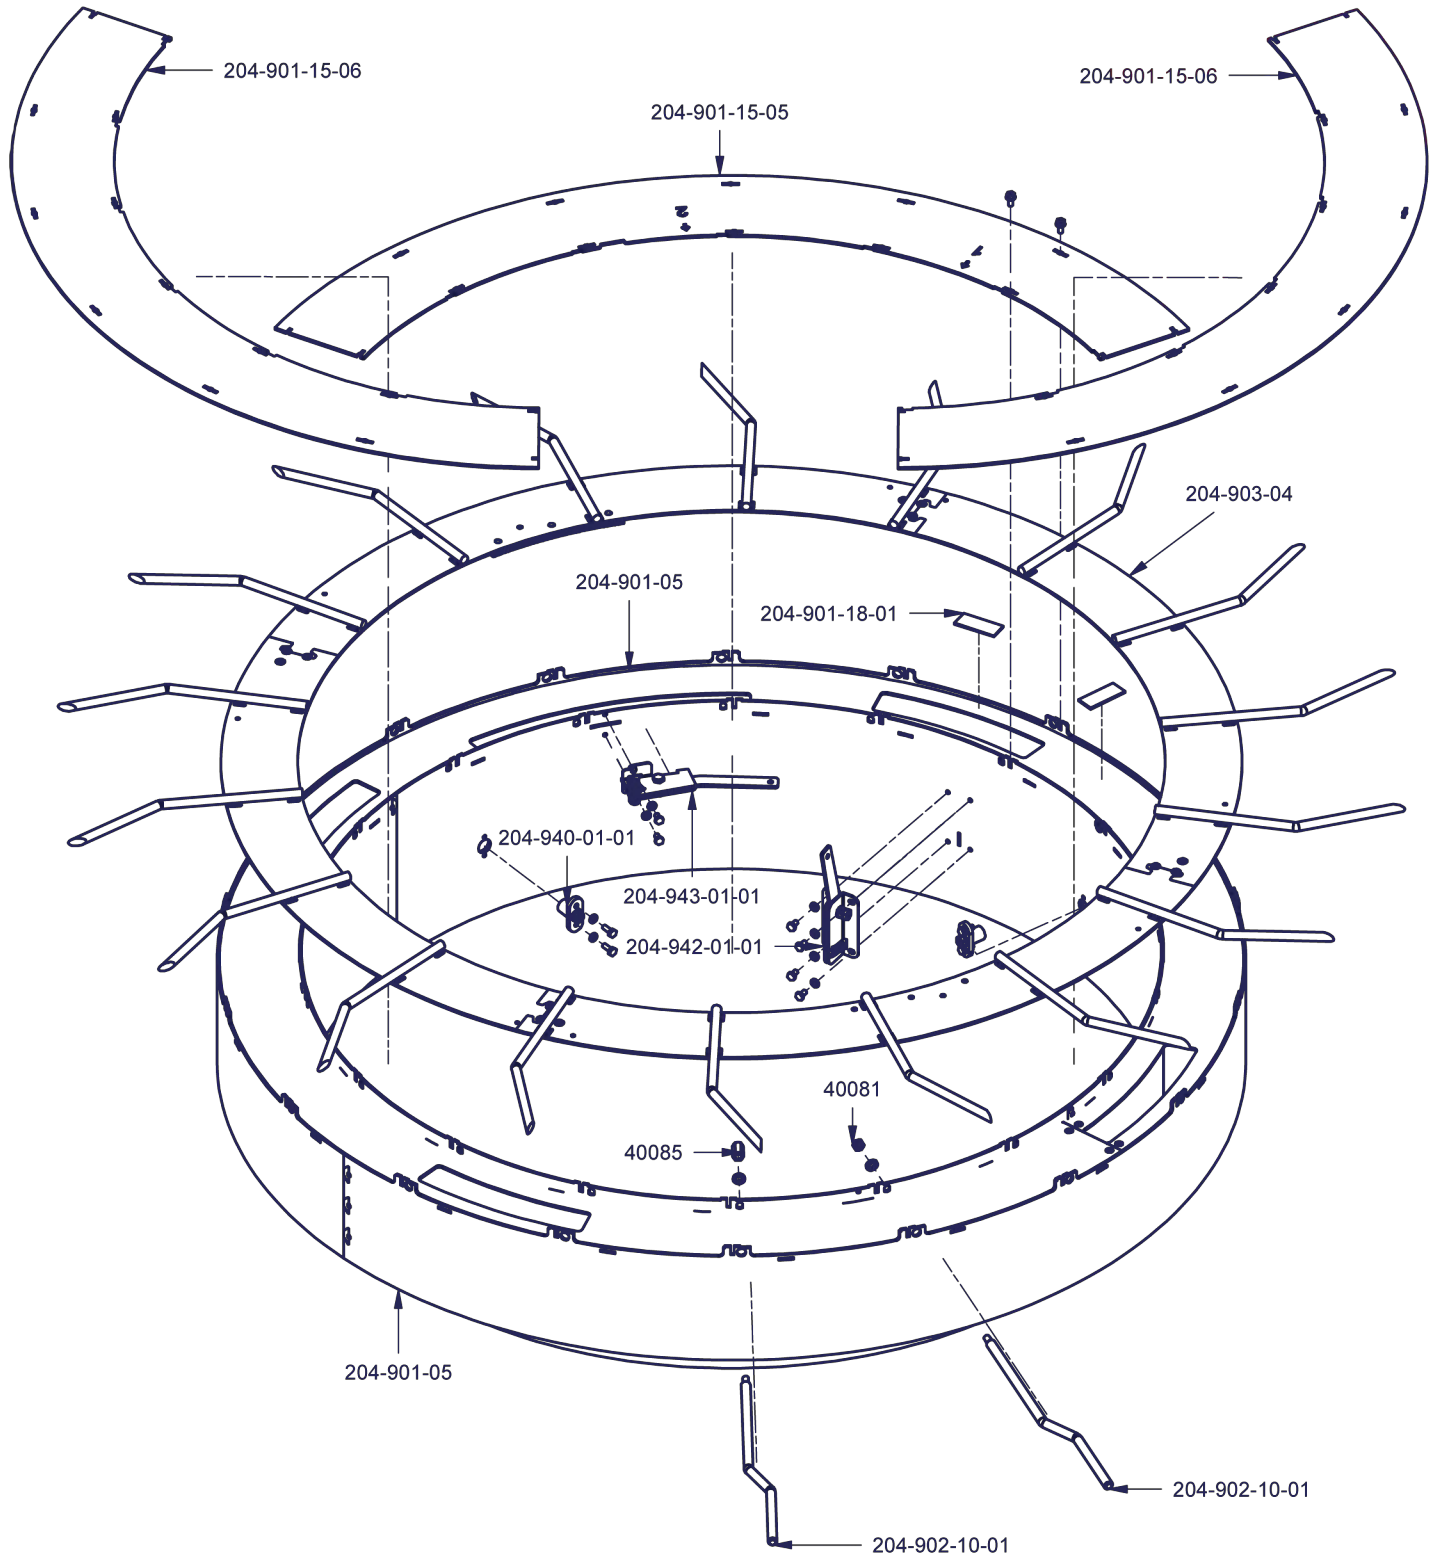

Pottrack drive - Gearbox pulley 118mm

204-900-06-01

Partner in Growing

Javo Optima

Pottrack drive - gearbox pulie 140mm

204-900-06-02

Partner in Growing

Javo Optima

Pot fingers

204-901-04

Partner in Growing

Javo Optima

Pot chairs

204-906-03

Partner in Growing

Javo Optima