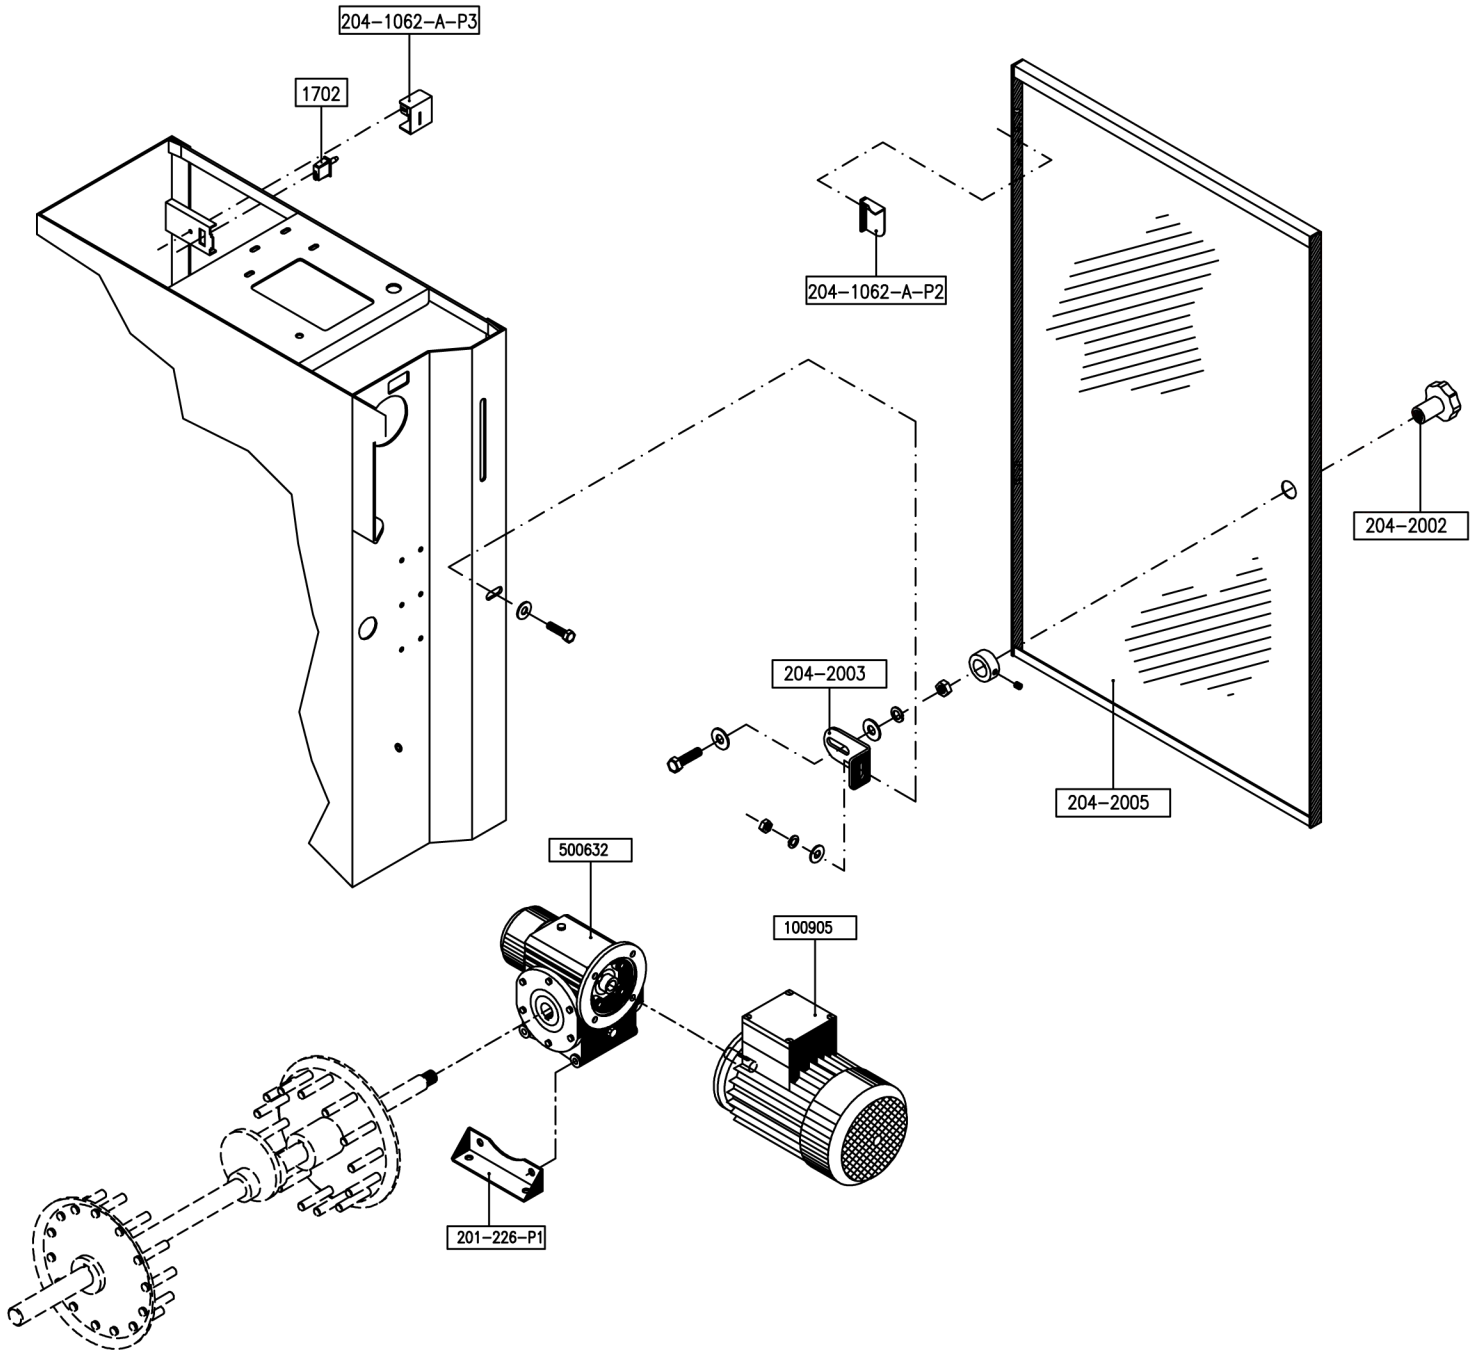

Partner in Growing

Javo Optima

Motor and housing - USA Voltage 380V

204-00-03-06-00

Partner in Growing

Javo Optima
 Drill unit + housing
 Eur. voltage 400V.
 204-00-04-04-00

Javo Optima

Drill unit + housing
 USA Voltage 380V
 204-00-04-05-01