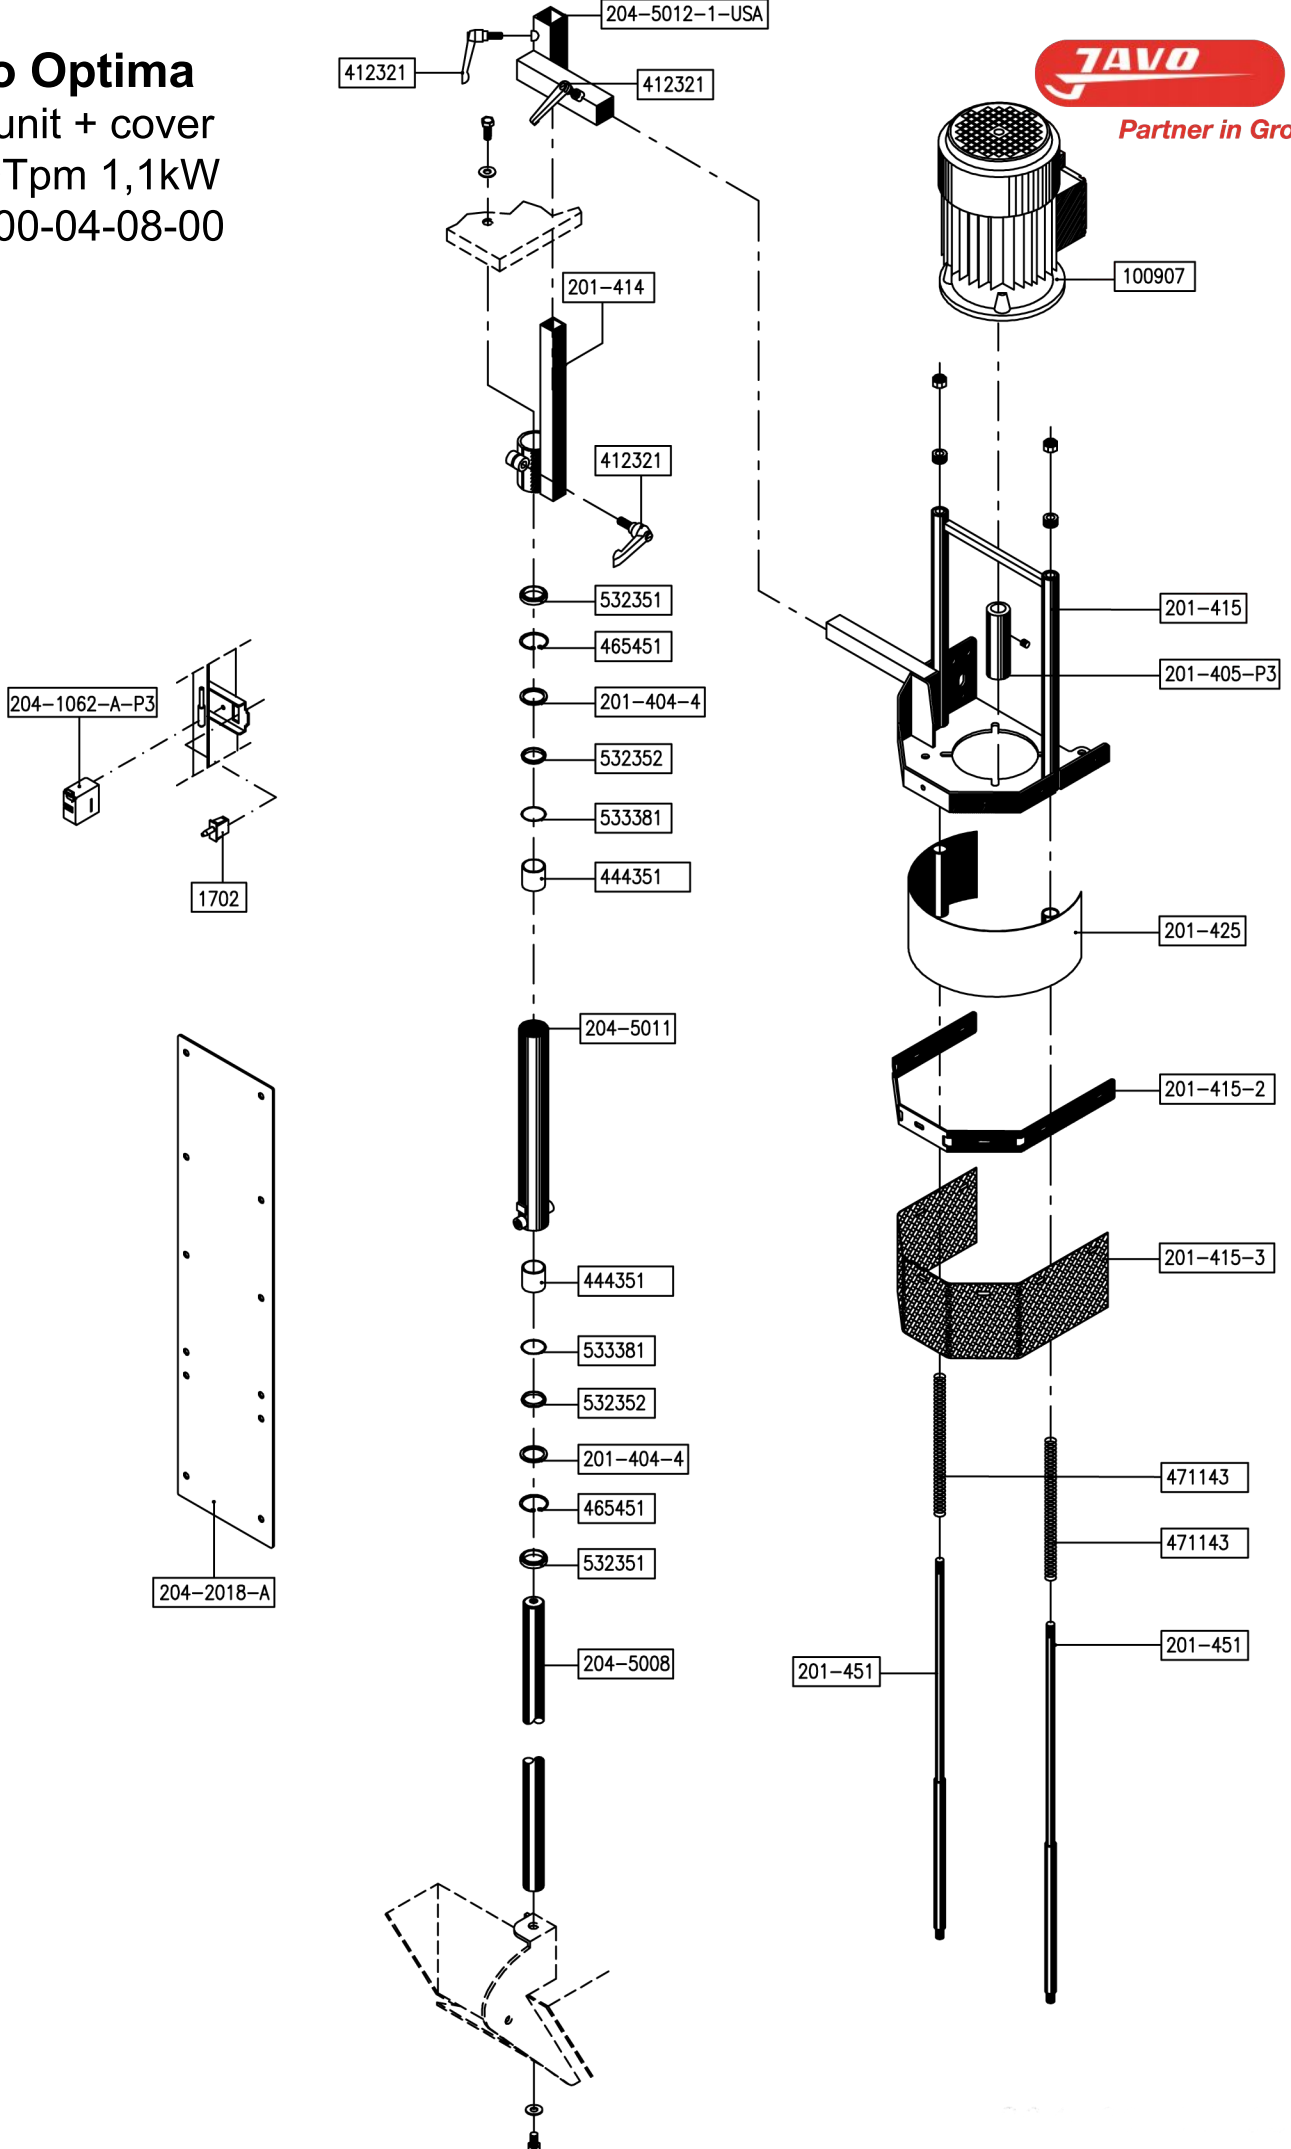

Javo Optima
Drill unit + cover
1000Tpm 1,1kW
204-00-04-08-00