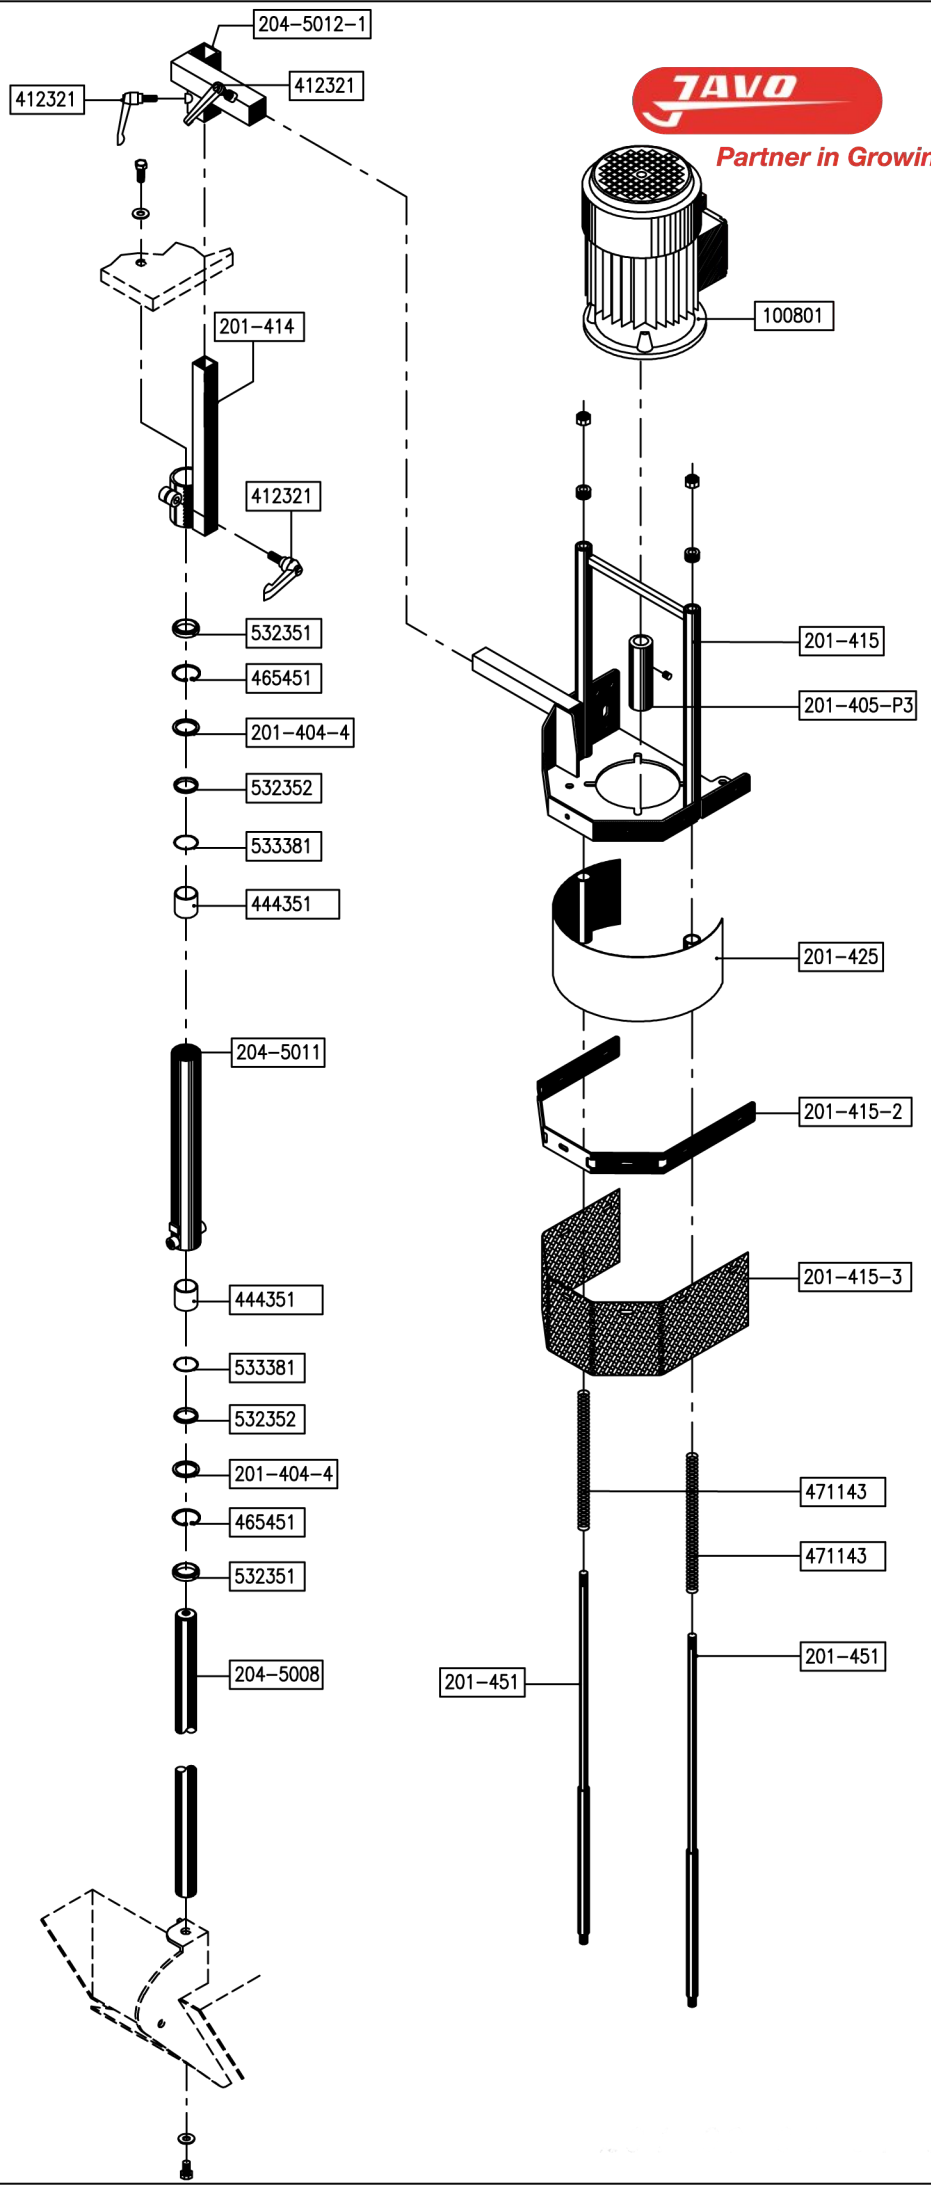

Soil belt - straight back side, with rack
204-00-01-04-00

Javo Super (Mega) / Optima

Soil belt - standard length with rollers
204-00-01-05-00

Javo Optima

Paddle wheel and drive (untill 2009)

204-00-02-03-00

Partner in Growing

Javo Optima

Motor and housing - USA Voltage 380V

204-00-03-06-00

Partner in Growing

Javo Optima
 Drill unit + housing
 Eur. voltage 400V.
 204-00-04-04-00

Javo Optima

Drill unit + housing
 USA Voltage 380V
 204-00-04-05-01