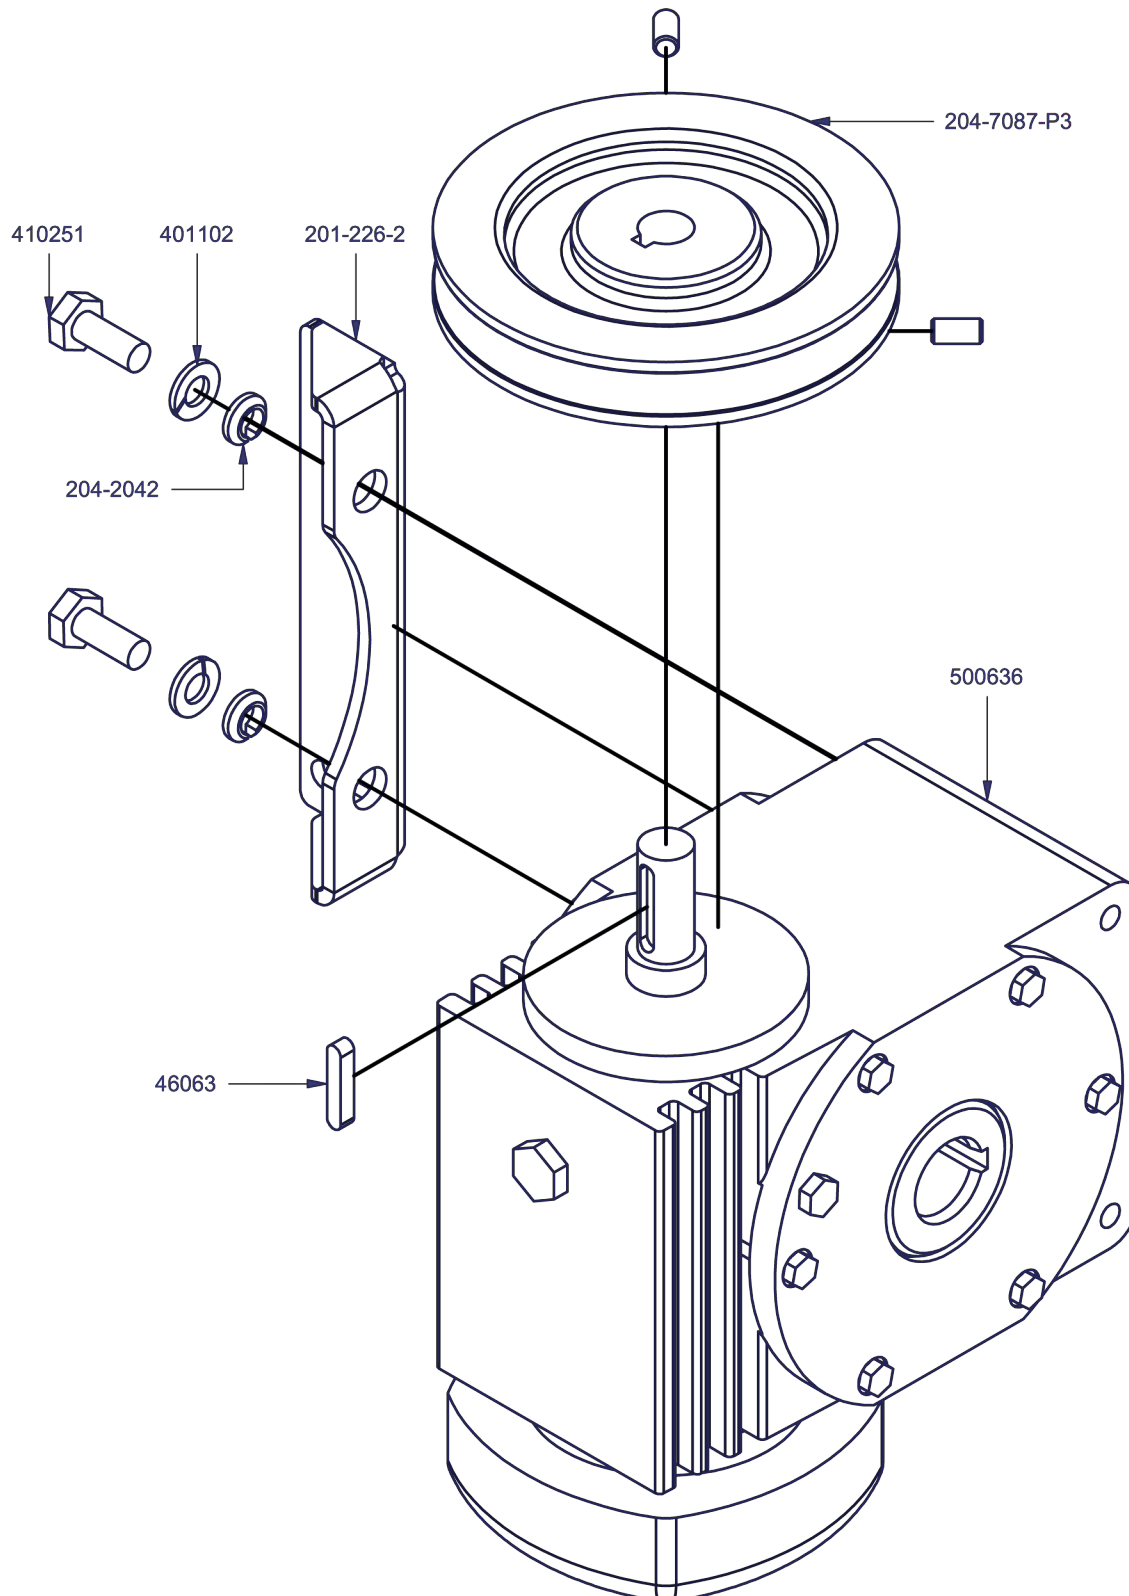

Pottrack drive - Gearbox pulley 118mm

204-900-06-01

Partner in Growing

Javo Optima

Pottrack drive - gearbox pulie 140mm

204-900-06-02

Partner in Growing

Javo Optima