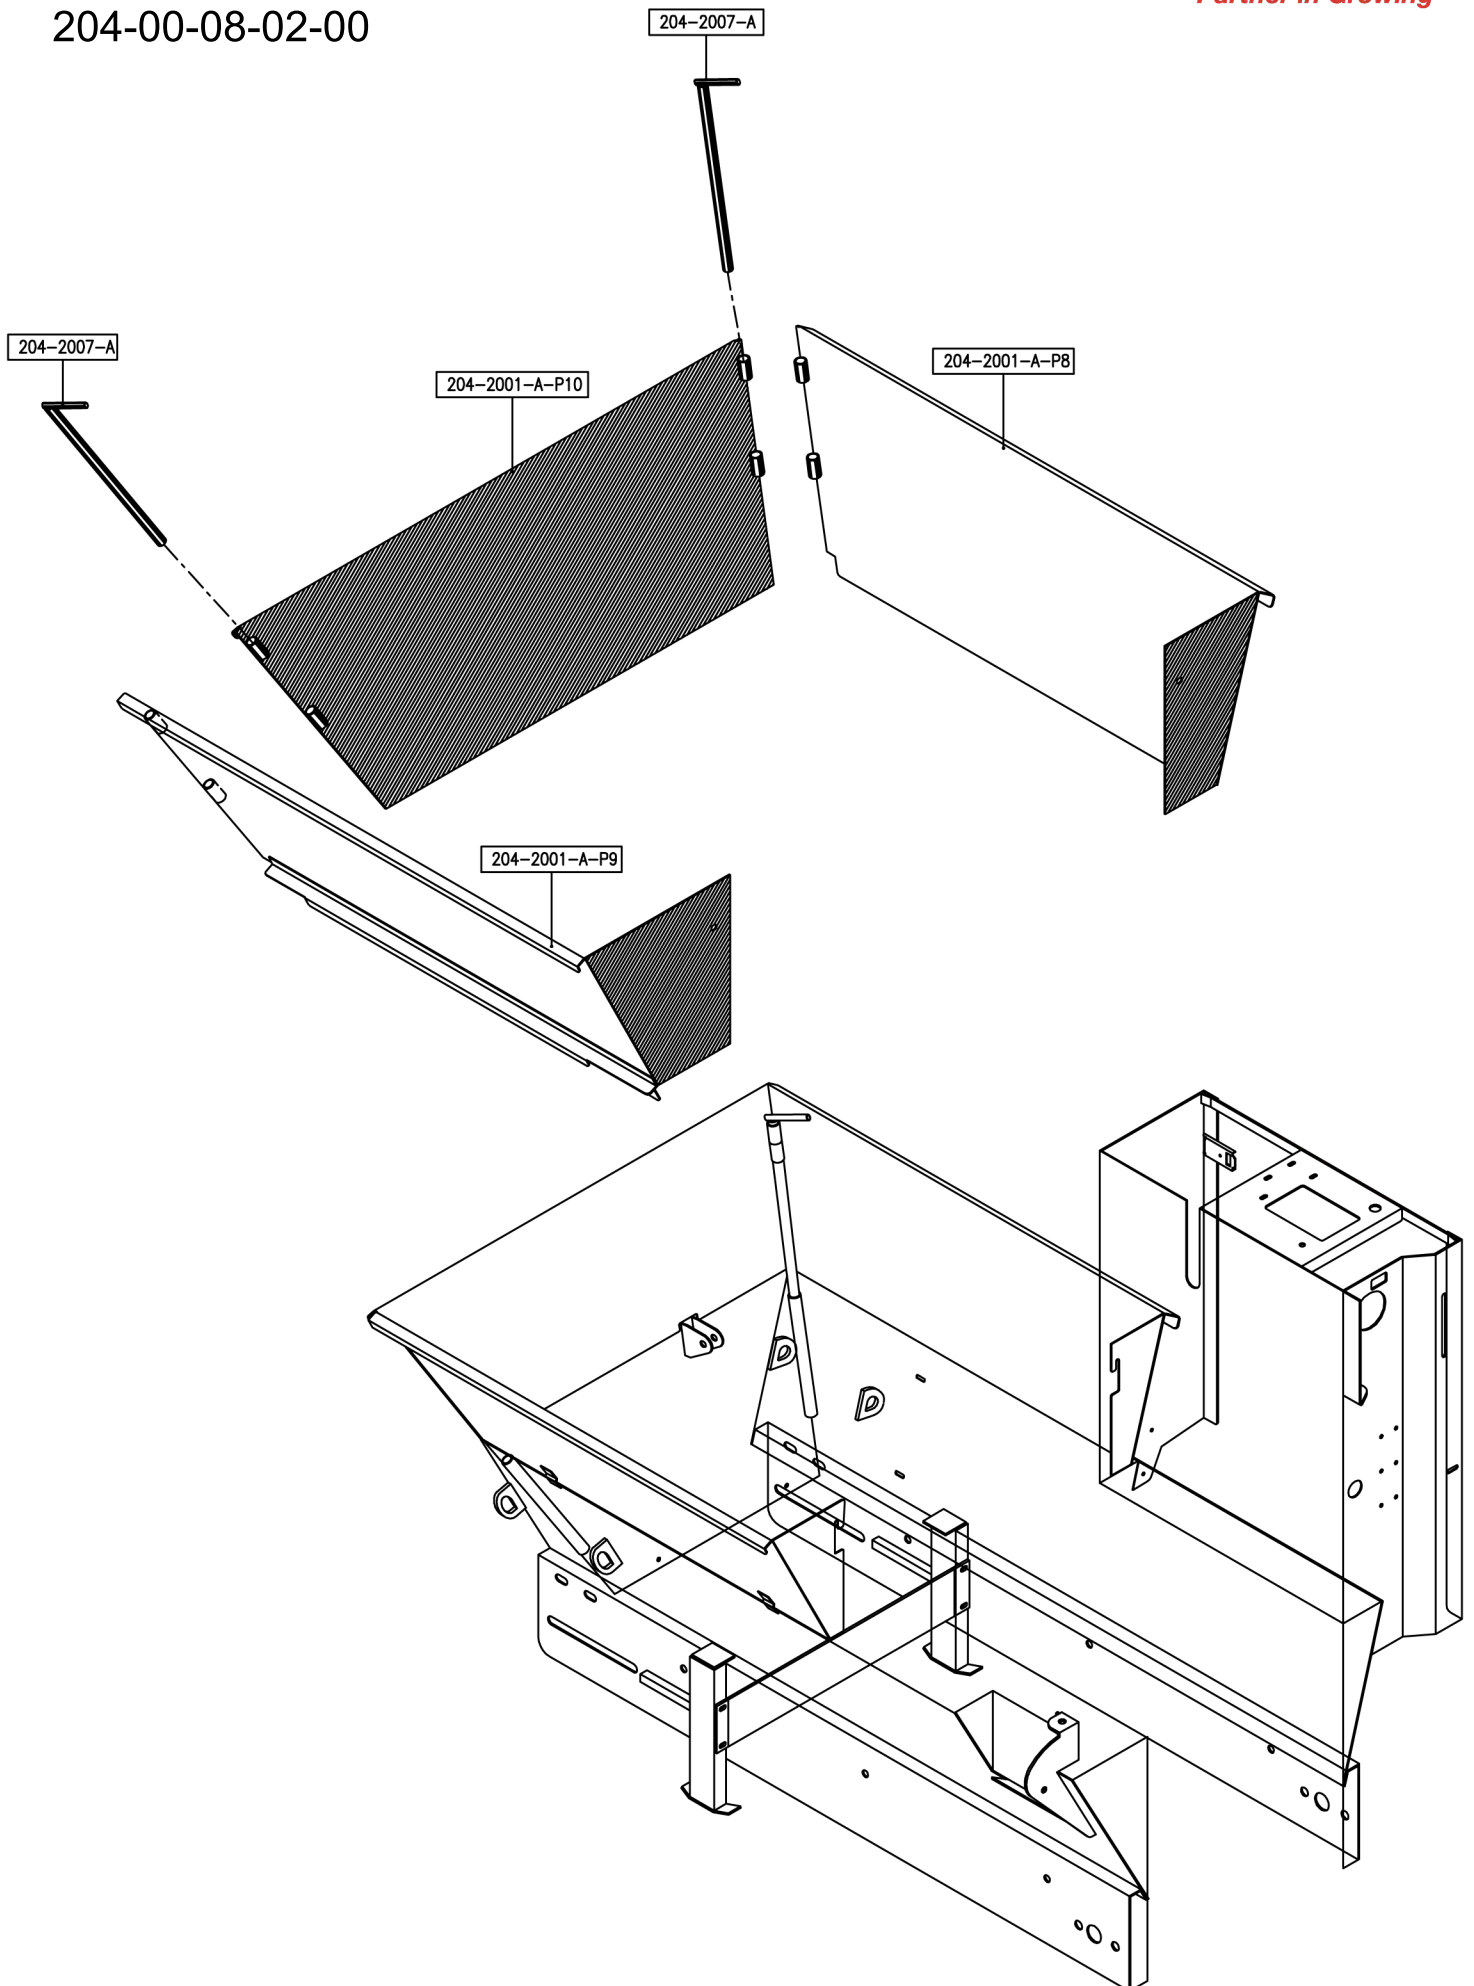

Javo Super (Mega) / Optima

Option - Soil bin extension

204-00-08-02-00

Partner in Growing

Javo Super (Mega) / Optima

Soil bin extension - 540*2200

204-00-08-03-00

Partner in Growing