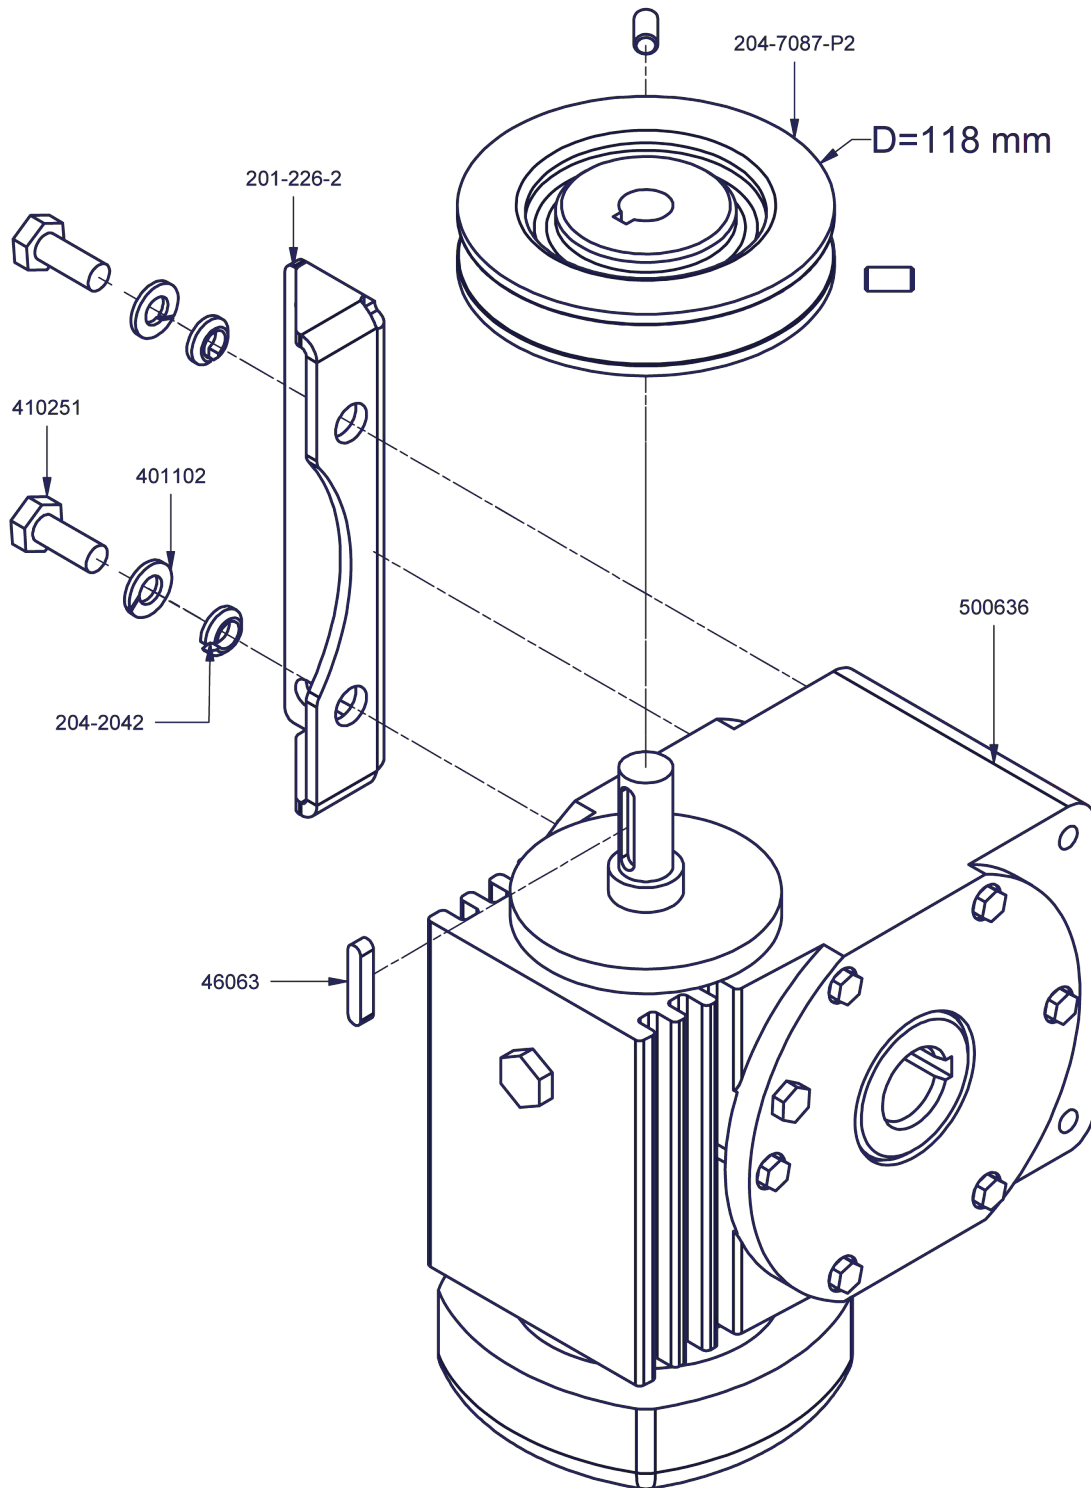

Pottrack drive - Gearbox pulley 118mm

204-900-06-01

Partner in Growing

Javo Optima

Pottrack drive - gearbox pulie 140mm

204-900-06-02

Partner in Growing

Javo Optima