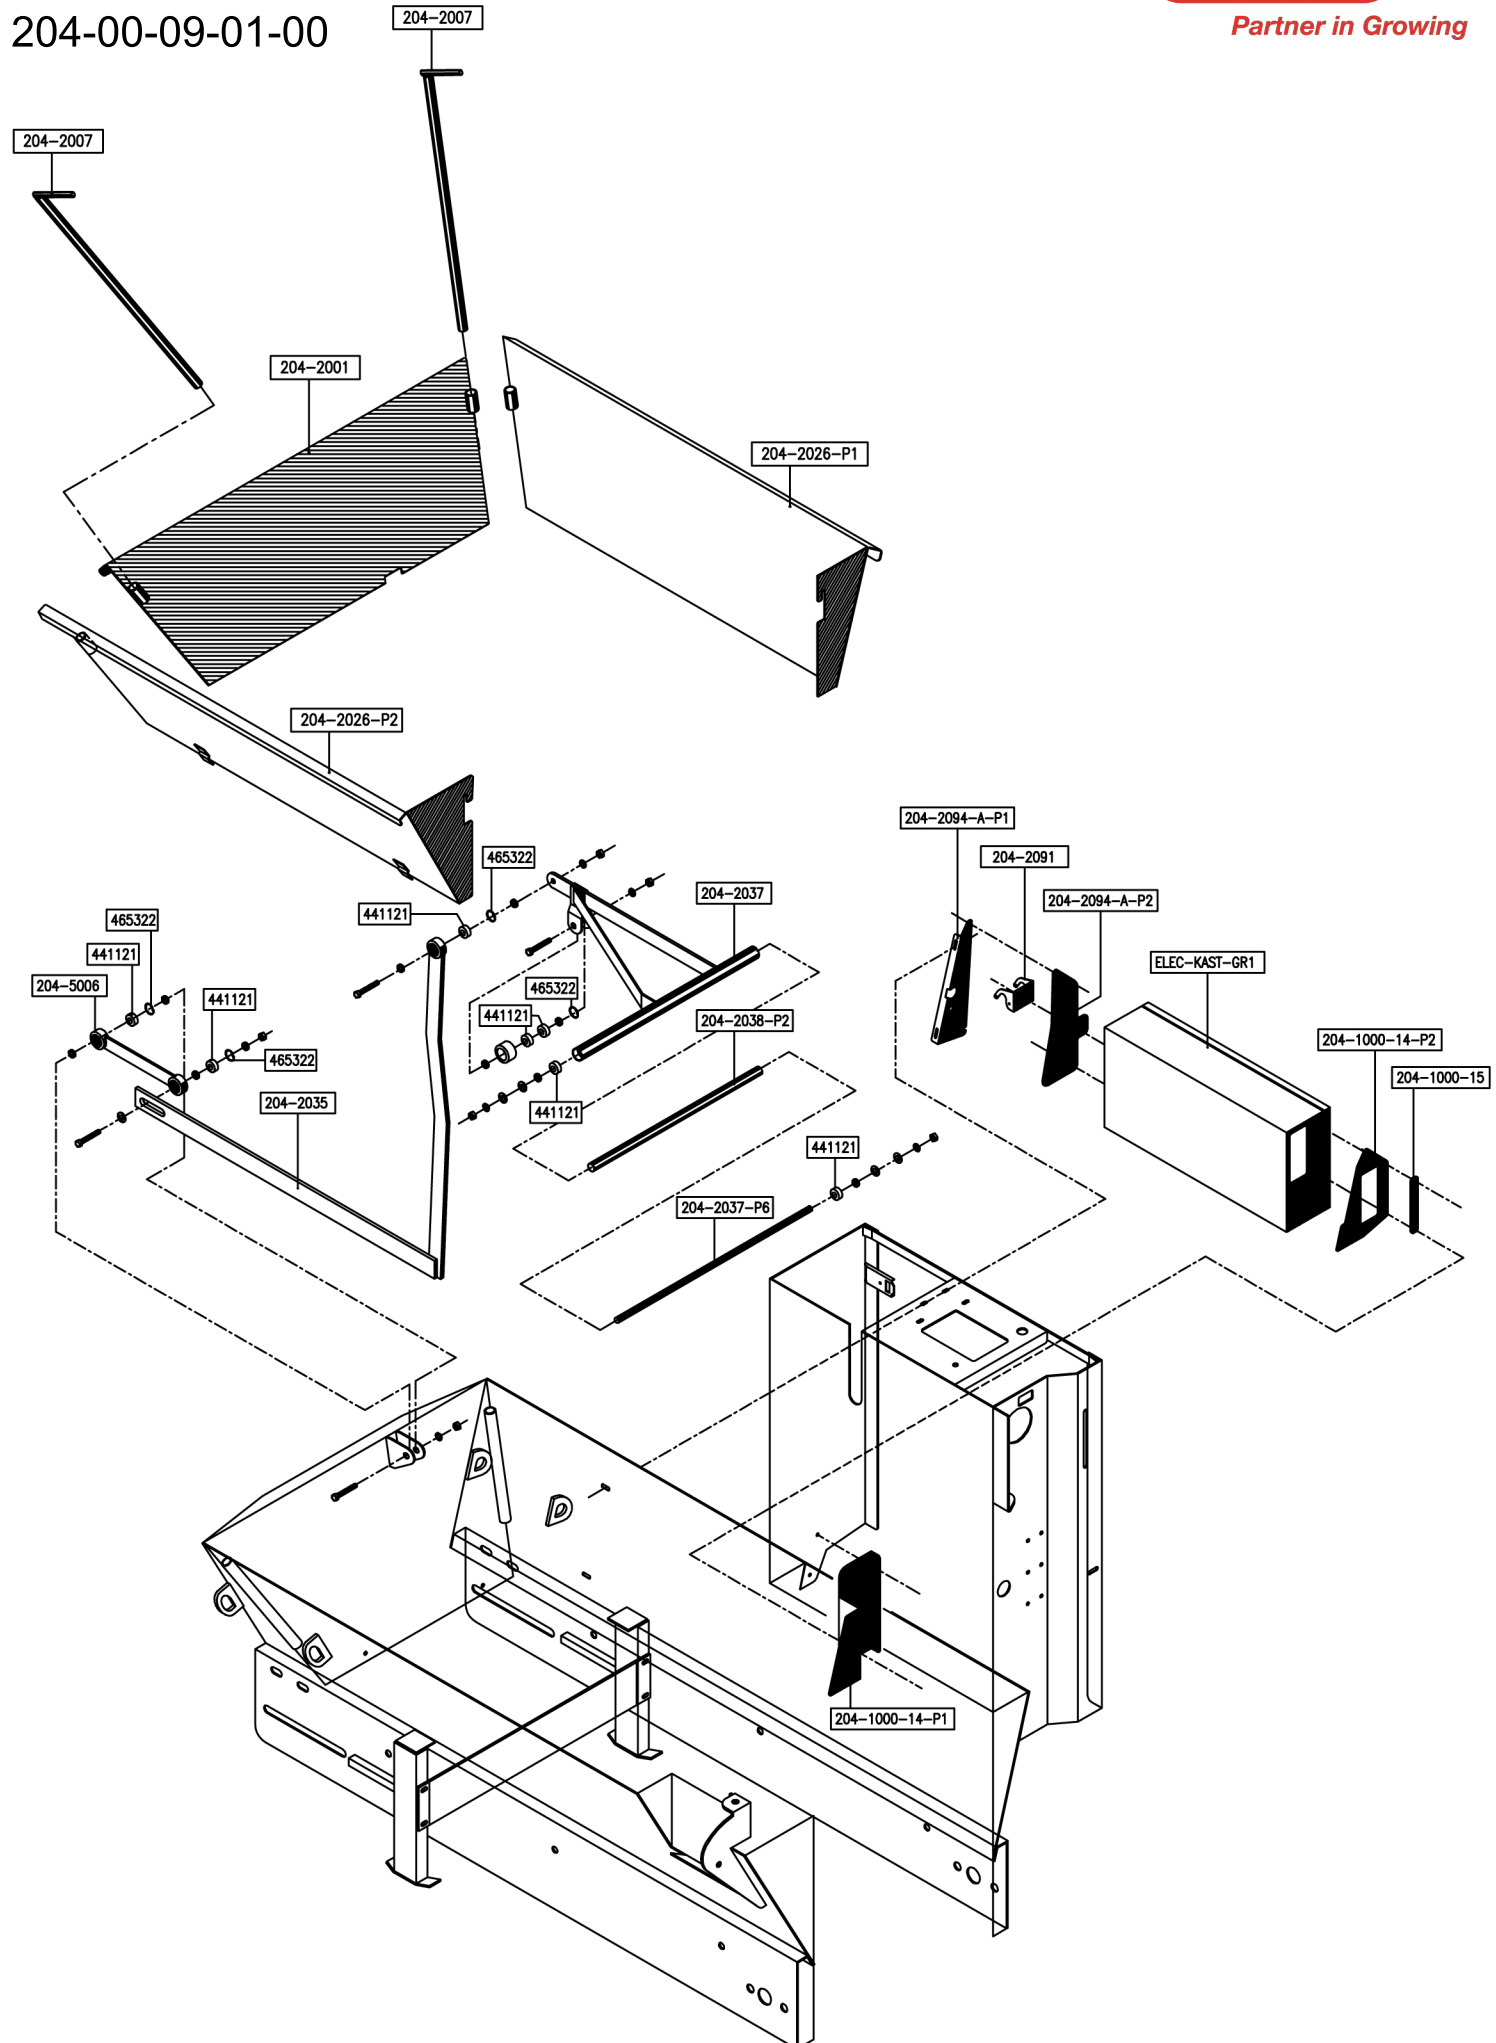

Partner in Growing

Javo Super (Mega) / Optima

Soil bin - 1000mm extended

204-00-09-03-00

Partner in Growing

Javo Super (Mega) / Optima

Soil bin - straight back side

204-00-09-04-00