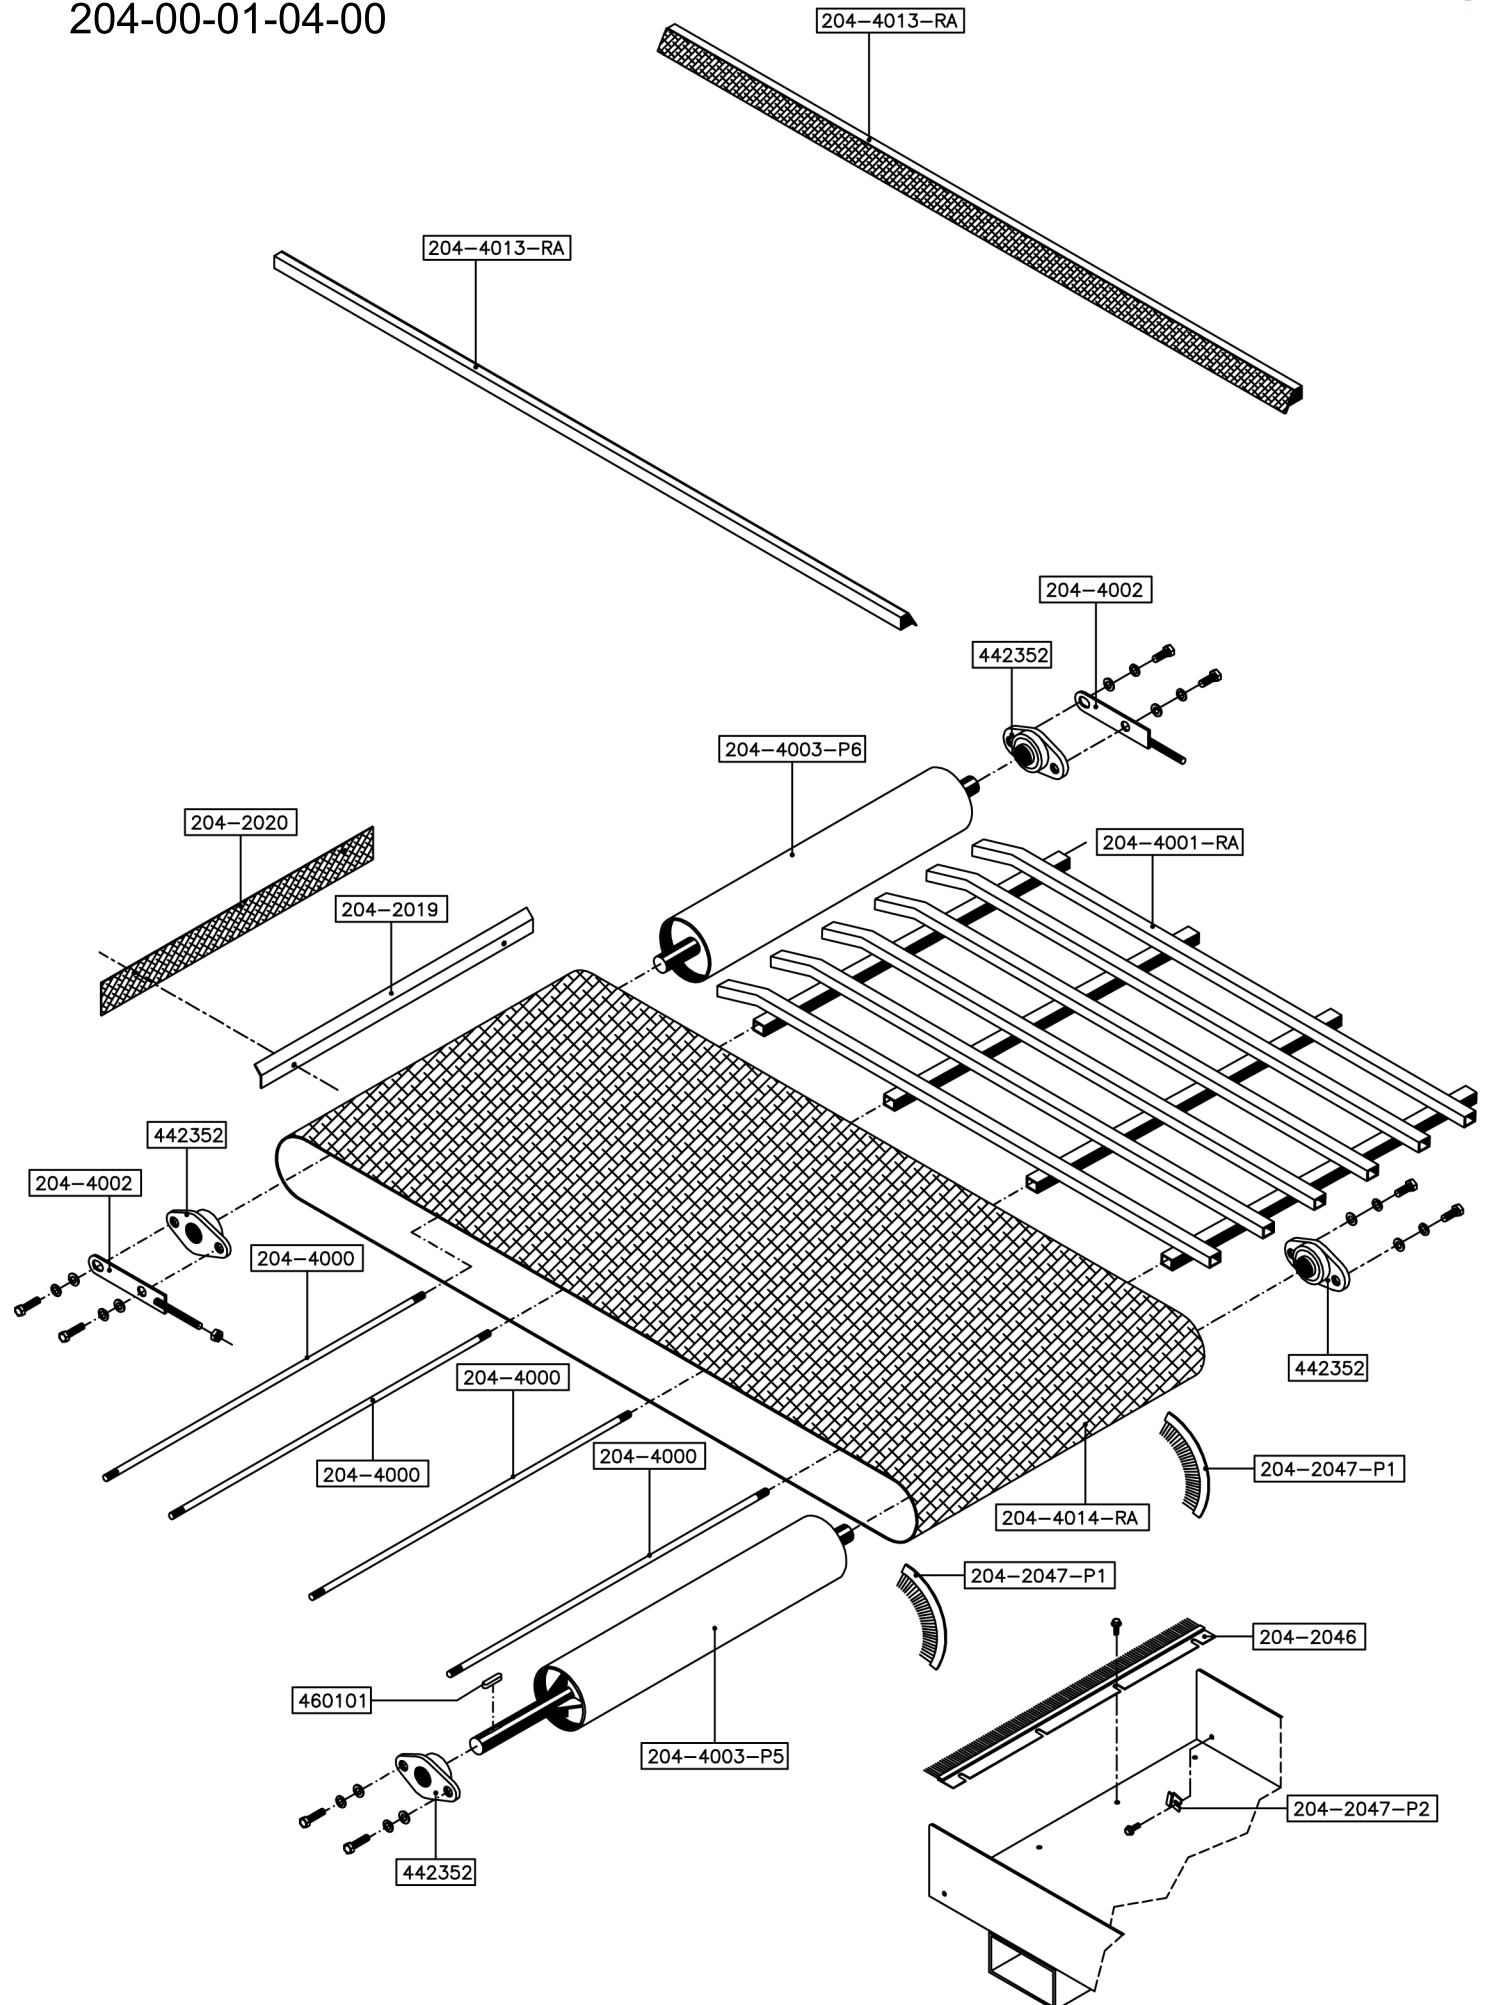

Javo Super (Mega) / Optima

Soil belt - standard length with rack
204-00-01-01-00

Javo Super (Mega) / Optima

Soil belt - 1000mm extended + rollers

204-00-01-03-00

Partner in Growing

Javo Super (Mega)/ Optima

Soil belt - straight back side, with rack
204-00-01-04-00

Javo Super (Mega) / Optima

Soil belt - standard length with rollers
204-00-01-05-00

Javo Optima

Paddle wheel and drive (untill 2009)

204-00-02-03-00