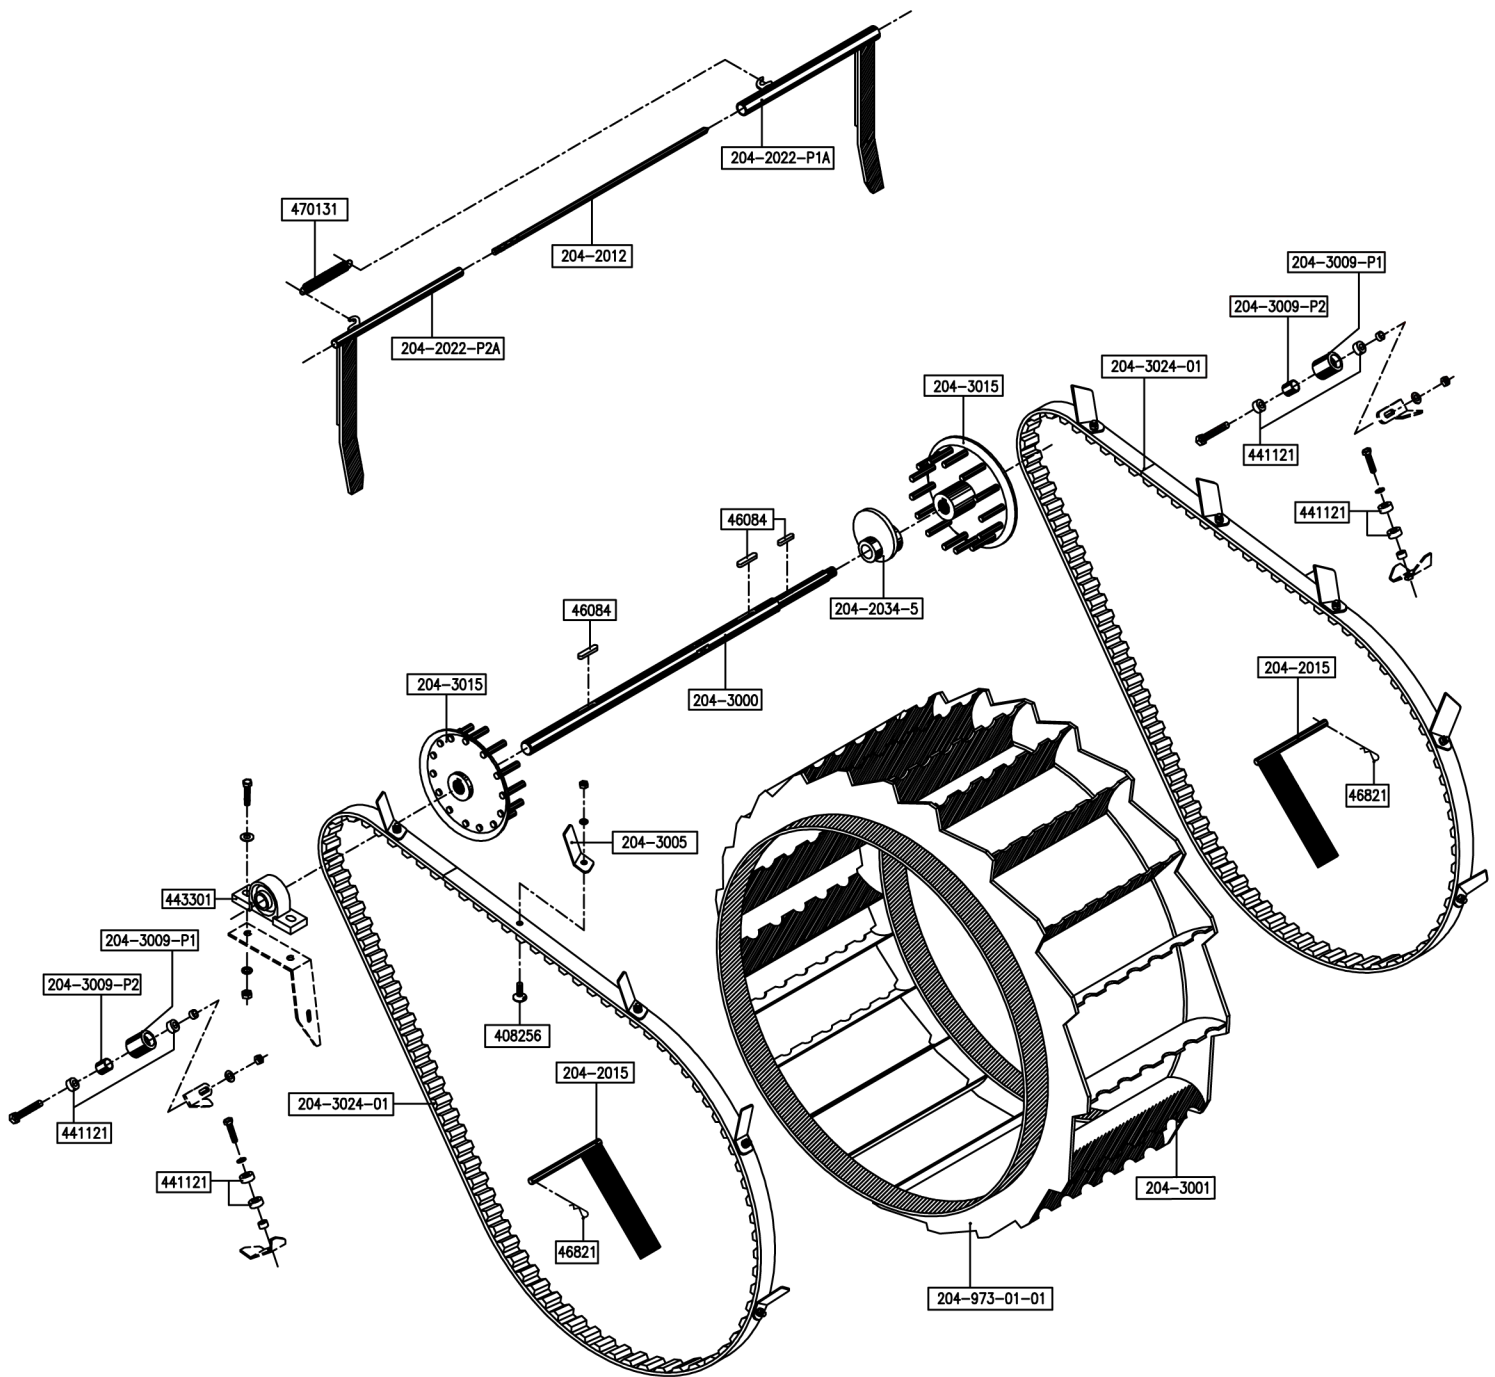

Javo Super (Mega) / Optima

Soil belt - standard length with rack
204-00-01-01-00

Javo Super (Mega) / Optima

Soil belt - 1000mm extended + rollers

204-00-01-03-00

Partner in Growing

Javo Super (Mega)/ Optima

Soil belt - straight back side, with rack
204-00-01-04-00

Javo Super (Mega) / Optima

Soil belt - standard length with rollers
204-00-01-05-00

Javo Optima

Paddle wheel and drive (untill 2009)

204-00-02-03-00

Partner in Growing

Javo Optima

Paddle wheel and drive (since 2009)

204-00-02-05

Partner in Growing

Javo Optima

Motor and housing - Eur. Voltage 400V

204-00-03-05-00