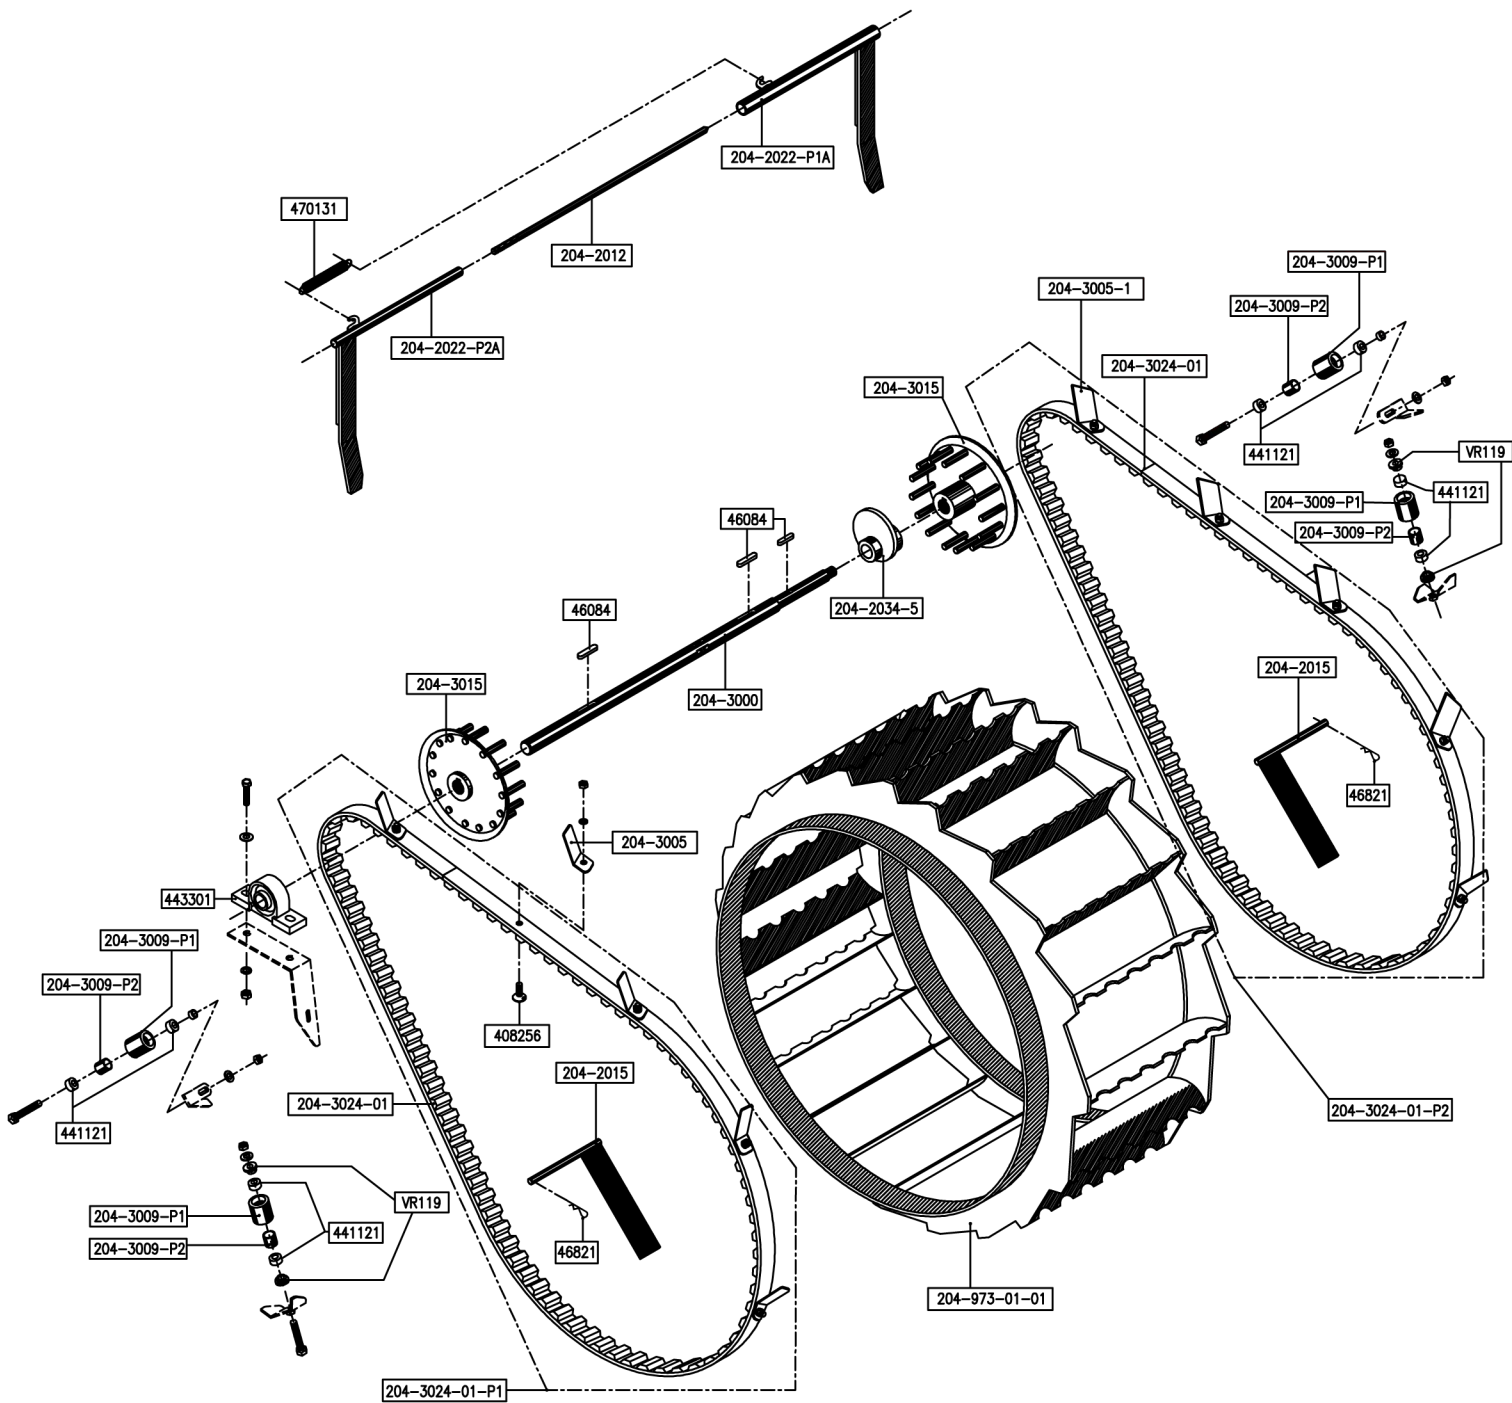

Soil belt - straight back side, with rack
204-00-01-04-00

Javo Super (Mega) / Optima

Soil belt - standard length with rollers
204-00-01-05-00

Javo Optima

Paddle wheel and drive (untill 2009)

204-00-02-03-00

Partner in Growing

Javo Optima

Paddle wheel and drive (since 2009)

204-00-02-05

Partner in Growing

Javo Optima

Motor and housing - Eur. Voltage 400V

204-00-03-05-00