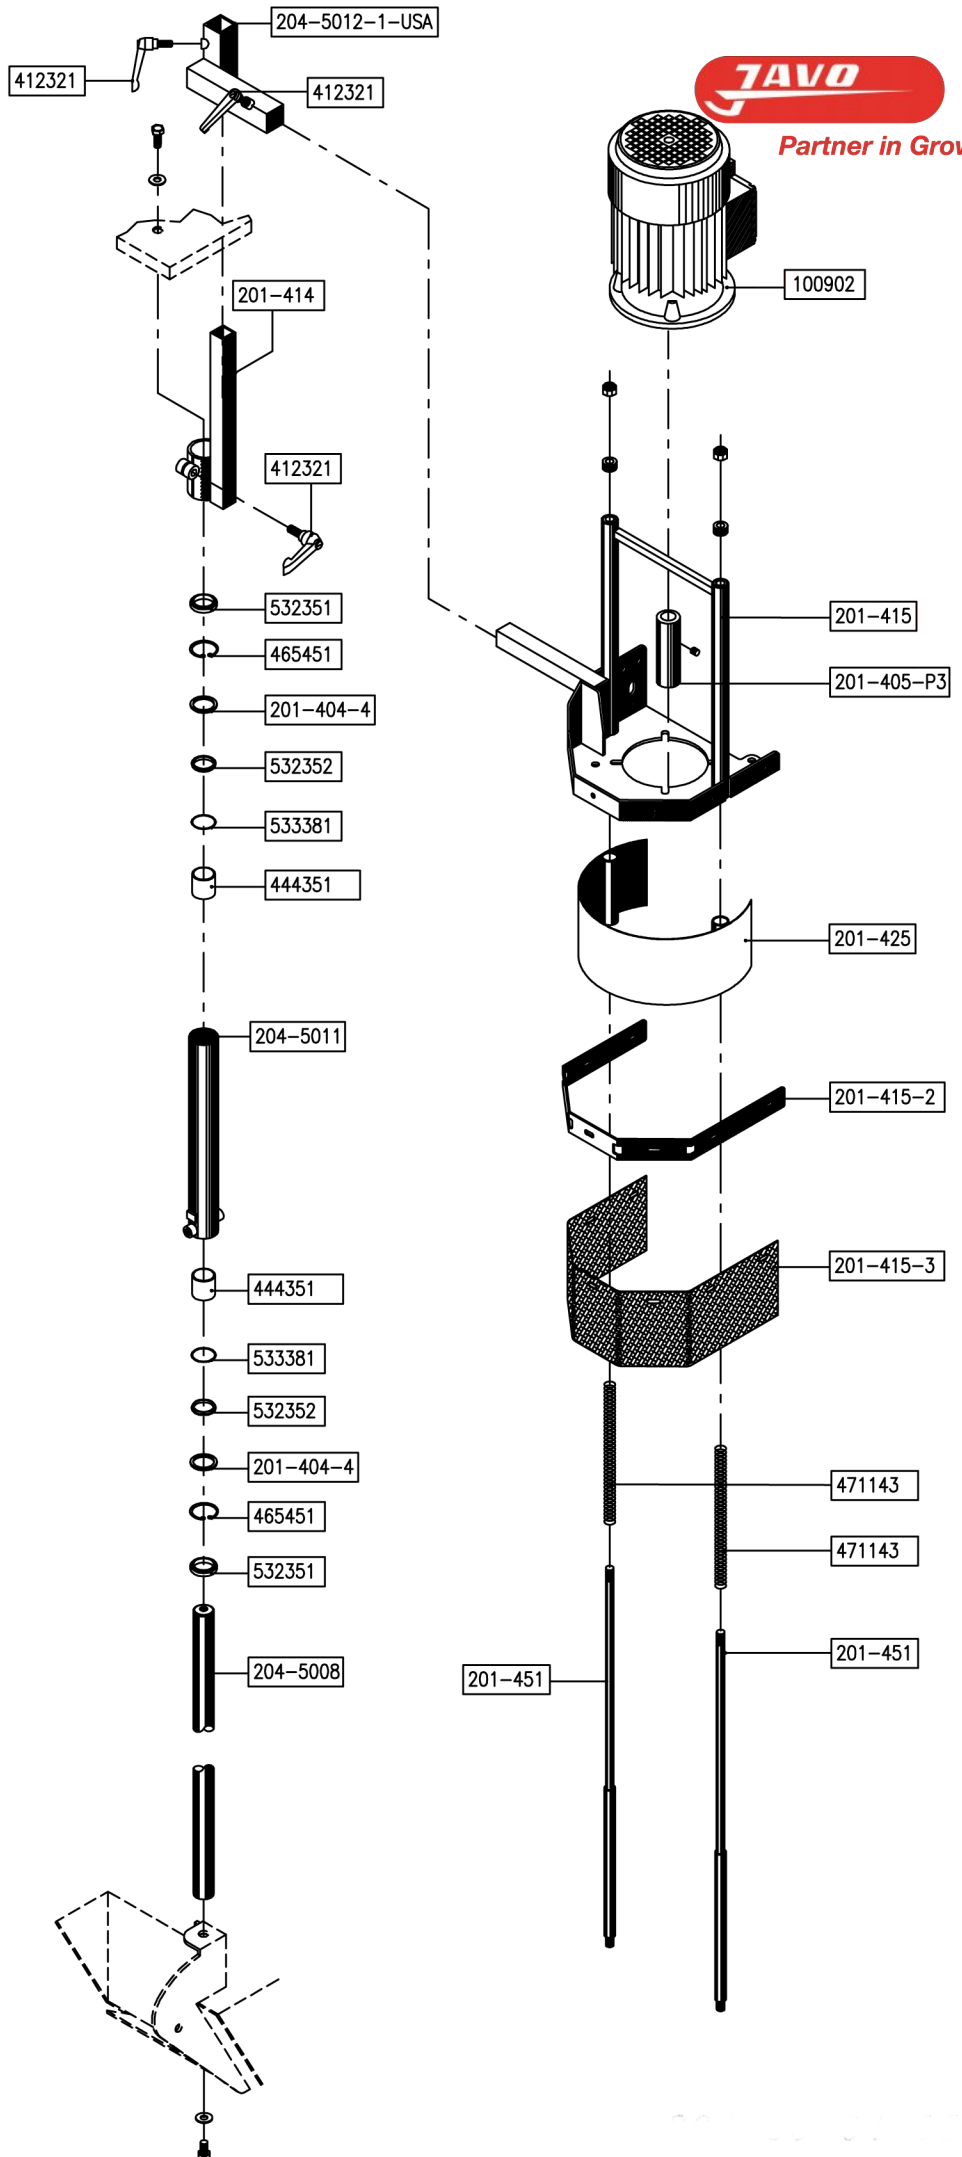

Soil belt - straight back side, with rack
204-00-01-04-00

Javo Super (Mega) / Optima

Soil belt - standard length with rollers
204-00-01-05-00

Javo Optima

Paddle wheel and drive (untill 2009)

204-00-02-03-00

Partner in Growing

Javo Optima

Paddle wheel and drive (since 2009)

204-00-02-05

Partner in Growing

Javo Optima

Motor and housing - Eur. Voltage 400V

204-00-03-05-00

Partner in Growing

Javo Optima

Motor and housing - USA Voltage 380V

204-00-03-06-00

Partner in Growing

Javo Optima
 Drill unit + housing
 Eur. voltage 400V.
 204-00-04-04-00

Javo Optima

Drill unit + housing
 USA Voltage 380V
 204-00-04-05-01