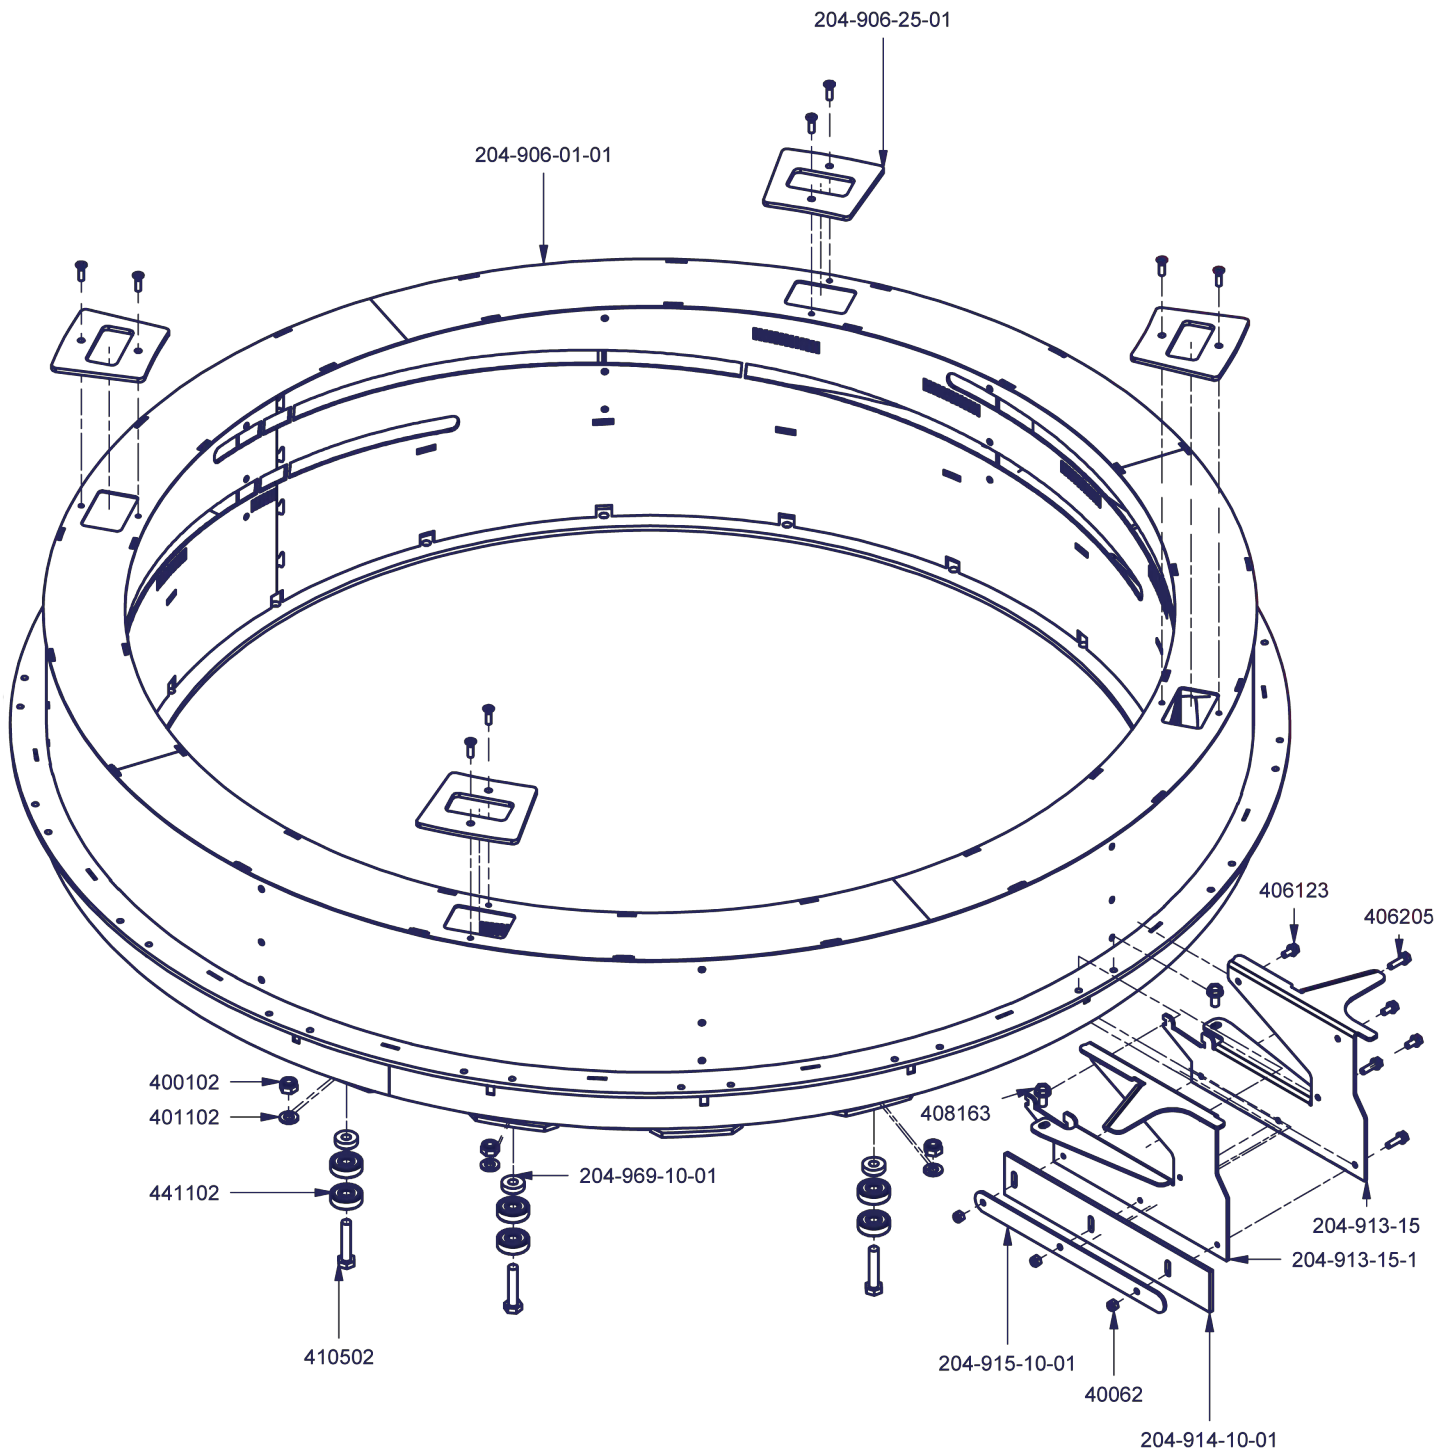

Pottrack drive - Gearbox pulley 118mm

204-900-06-01

Partner in Growing

Javo Optima

Pottrack drive - gearbox pulie 140mm

204-900-06-02

Partner in Growing

Javo Optima

Pot fingers

204-901-04

Partner in Growing

Javo Optima

Pot chairs

204-906-03

Partner in Growing

Javo Optima

Drive curve - standard steps

204-931-01-01

Partner in Growing

Javo Optima

Loose parts

204-977-01-01

Partner in Growing

Javo Optima