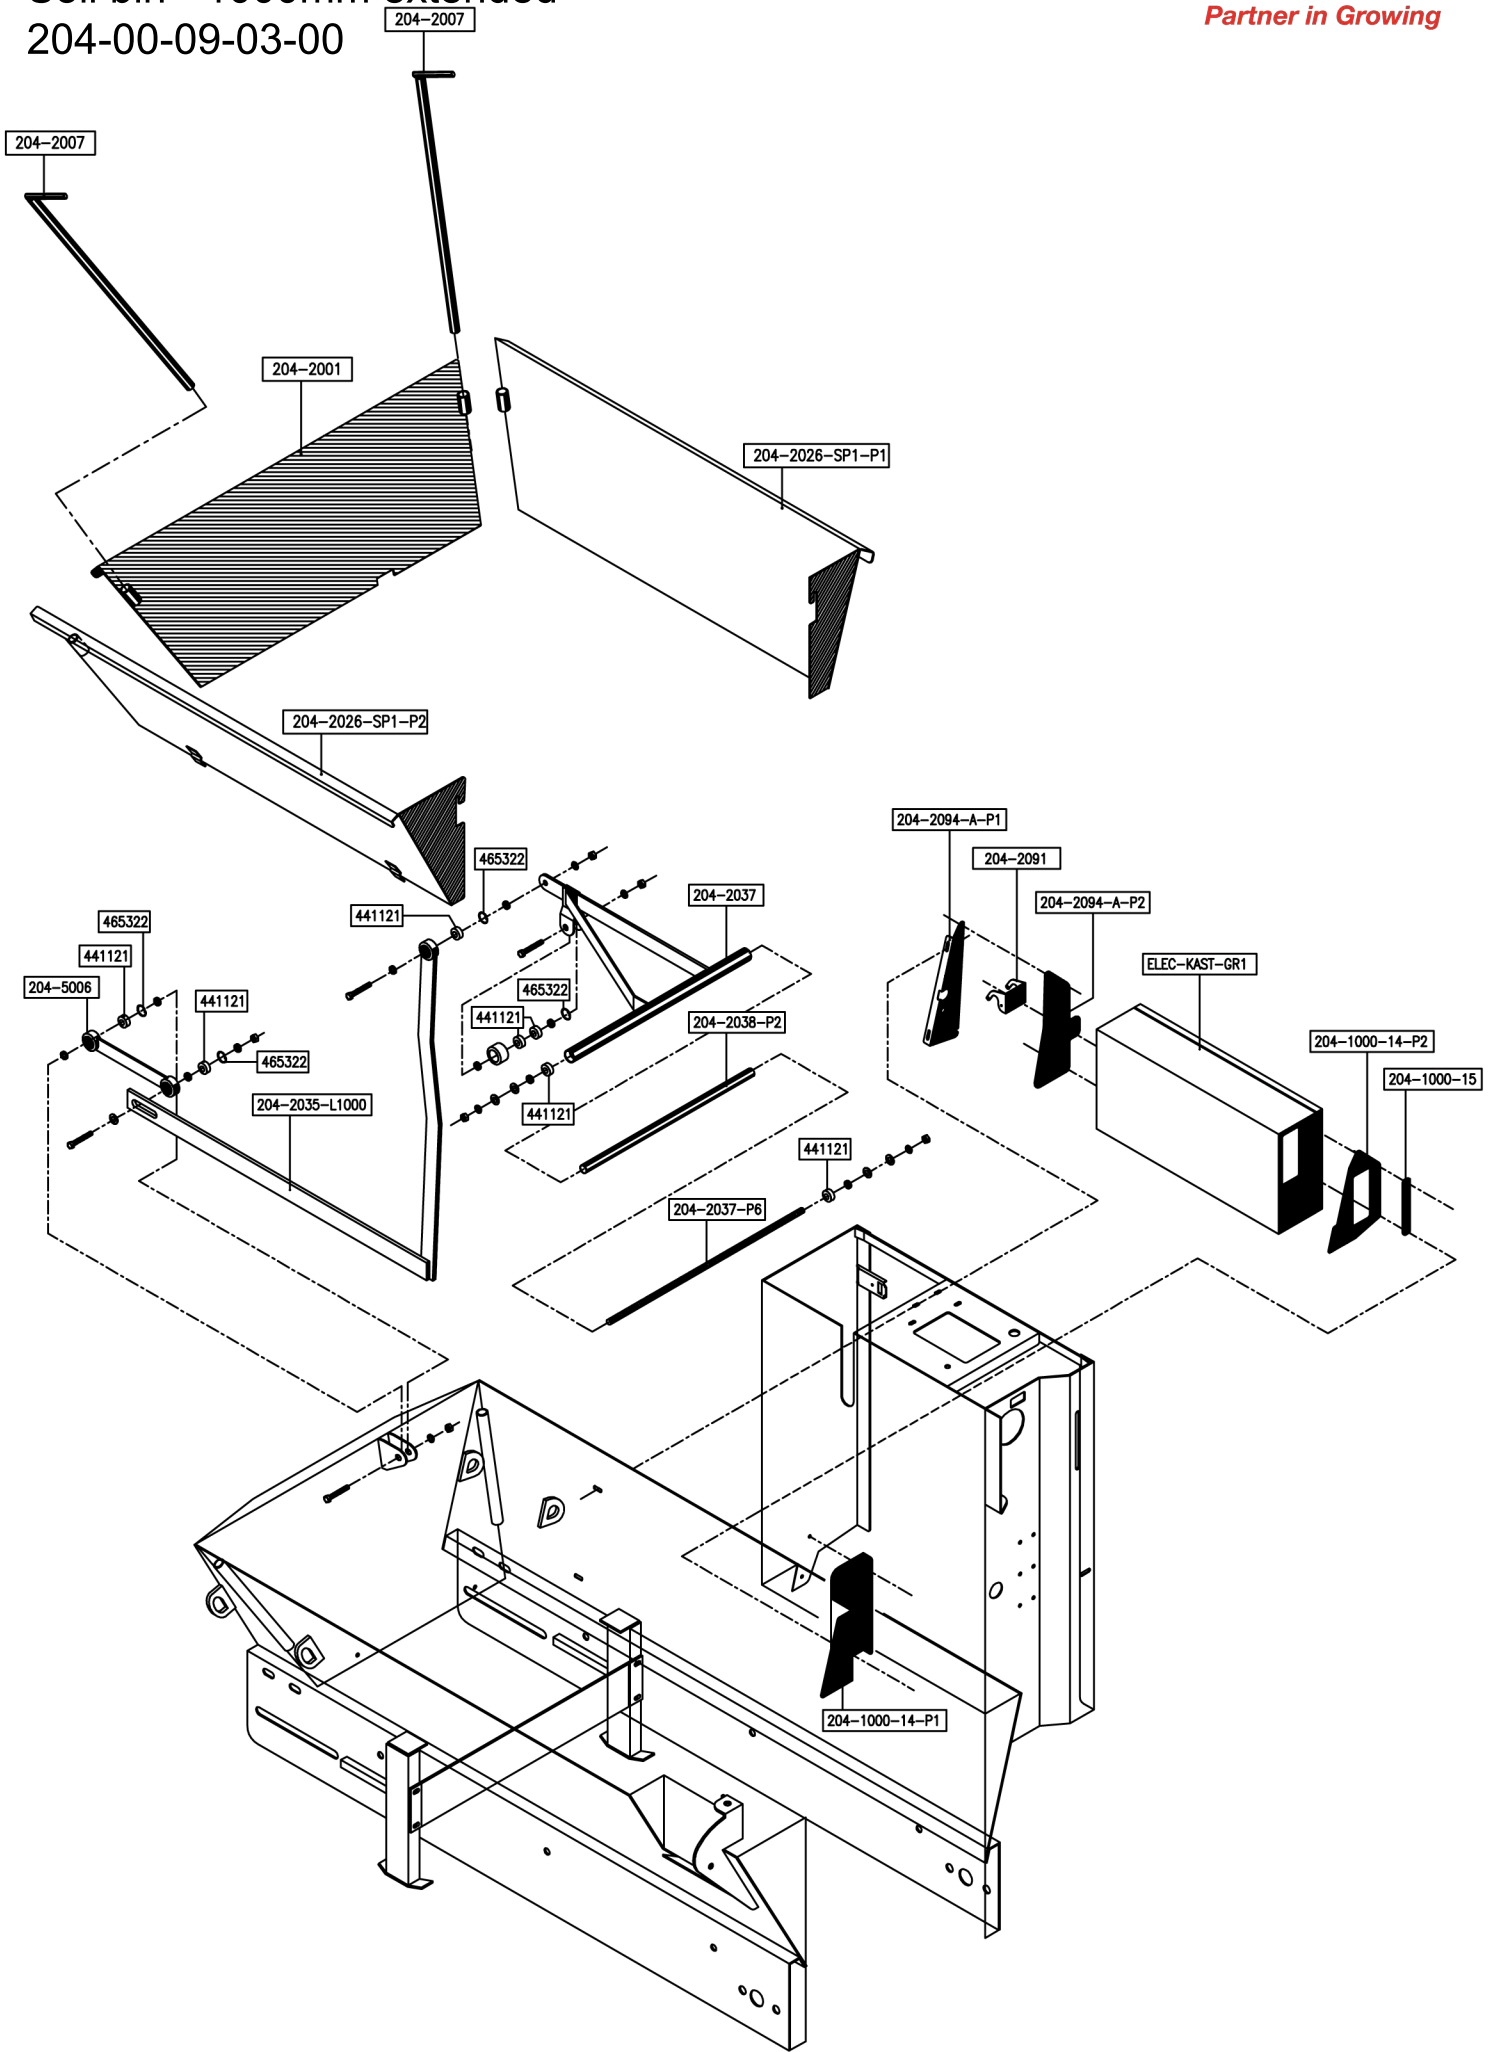

Partner in Growing

Javo Super (Mega) / Optima

Soil bin - 1000mm extended

204-00-09-03-00

Partner in Growing

Javo Super (Mega) / Optima

Soil bin - straight back side

204-00-09-04-00