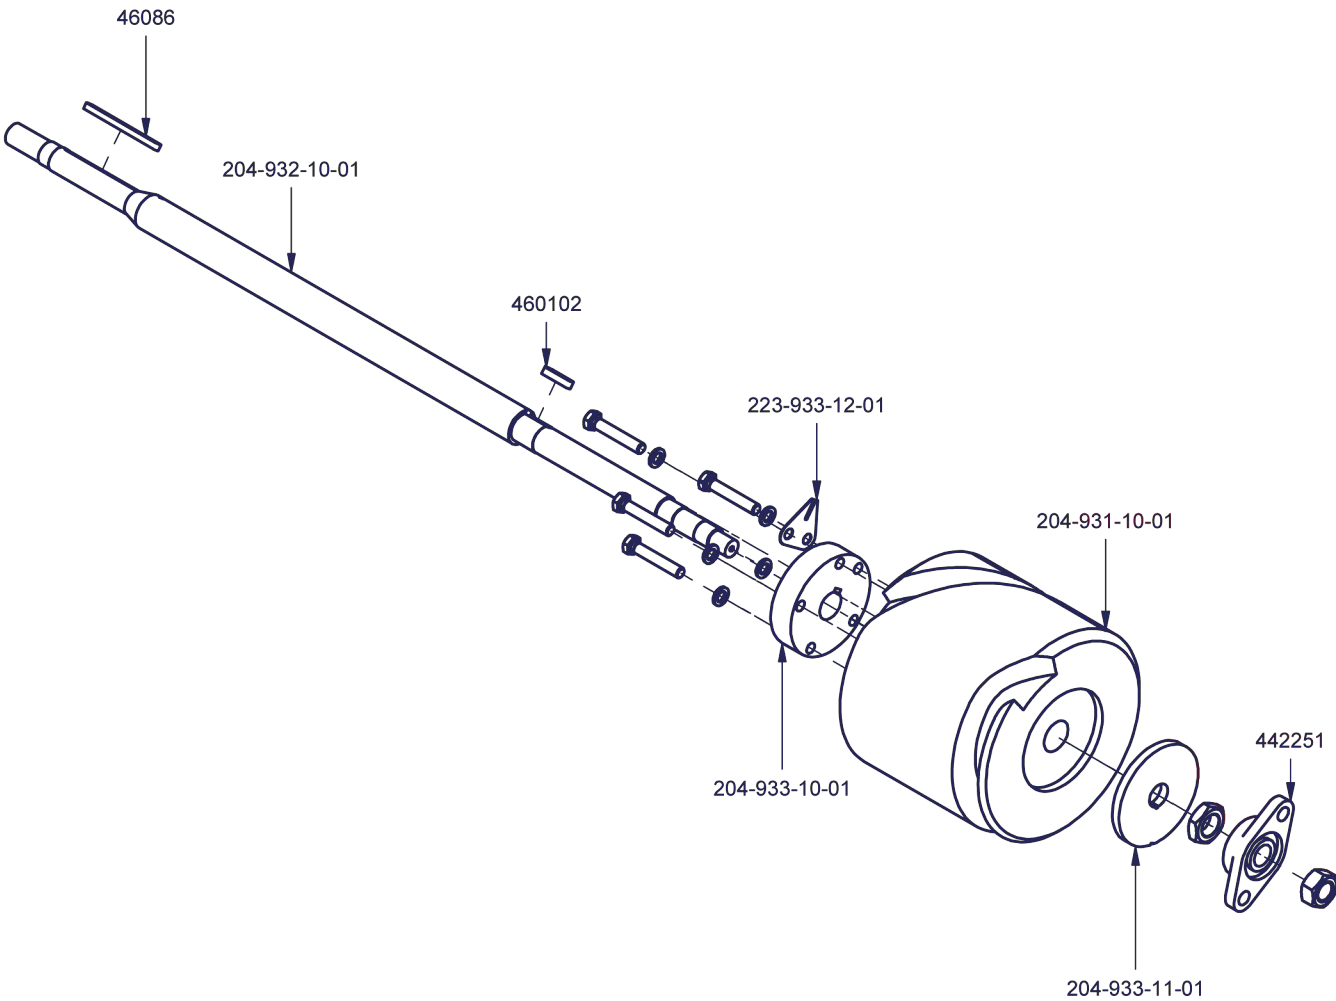

Pottrack drive - Gearbox pulley 118mm

204-900-06-01

Partner in Growing

Javo Optima

Pottrack drive - gearbox pulie 140mm

204-900-06-02

Partner in Growing

Javo Optima

Pot fingers

204-901-04

Partner in Growing

Javo Optima

Pot chairs

204-906-03

Partner in Growing

Javo Optima

Drive curve - standard steps

204-931-01-01

Partner in Growing

Javo Optima

Loose parts

204-977-01-01

Partner in Growing

Javo Optima