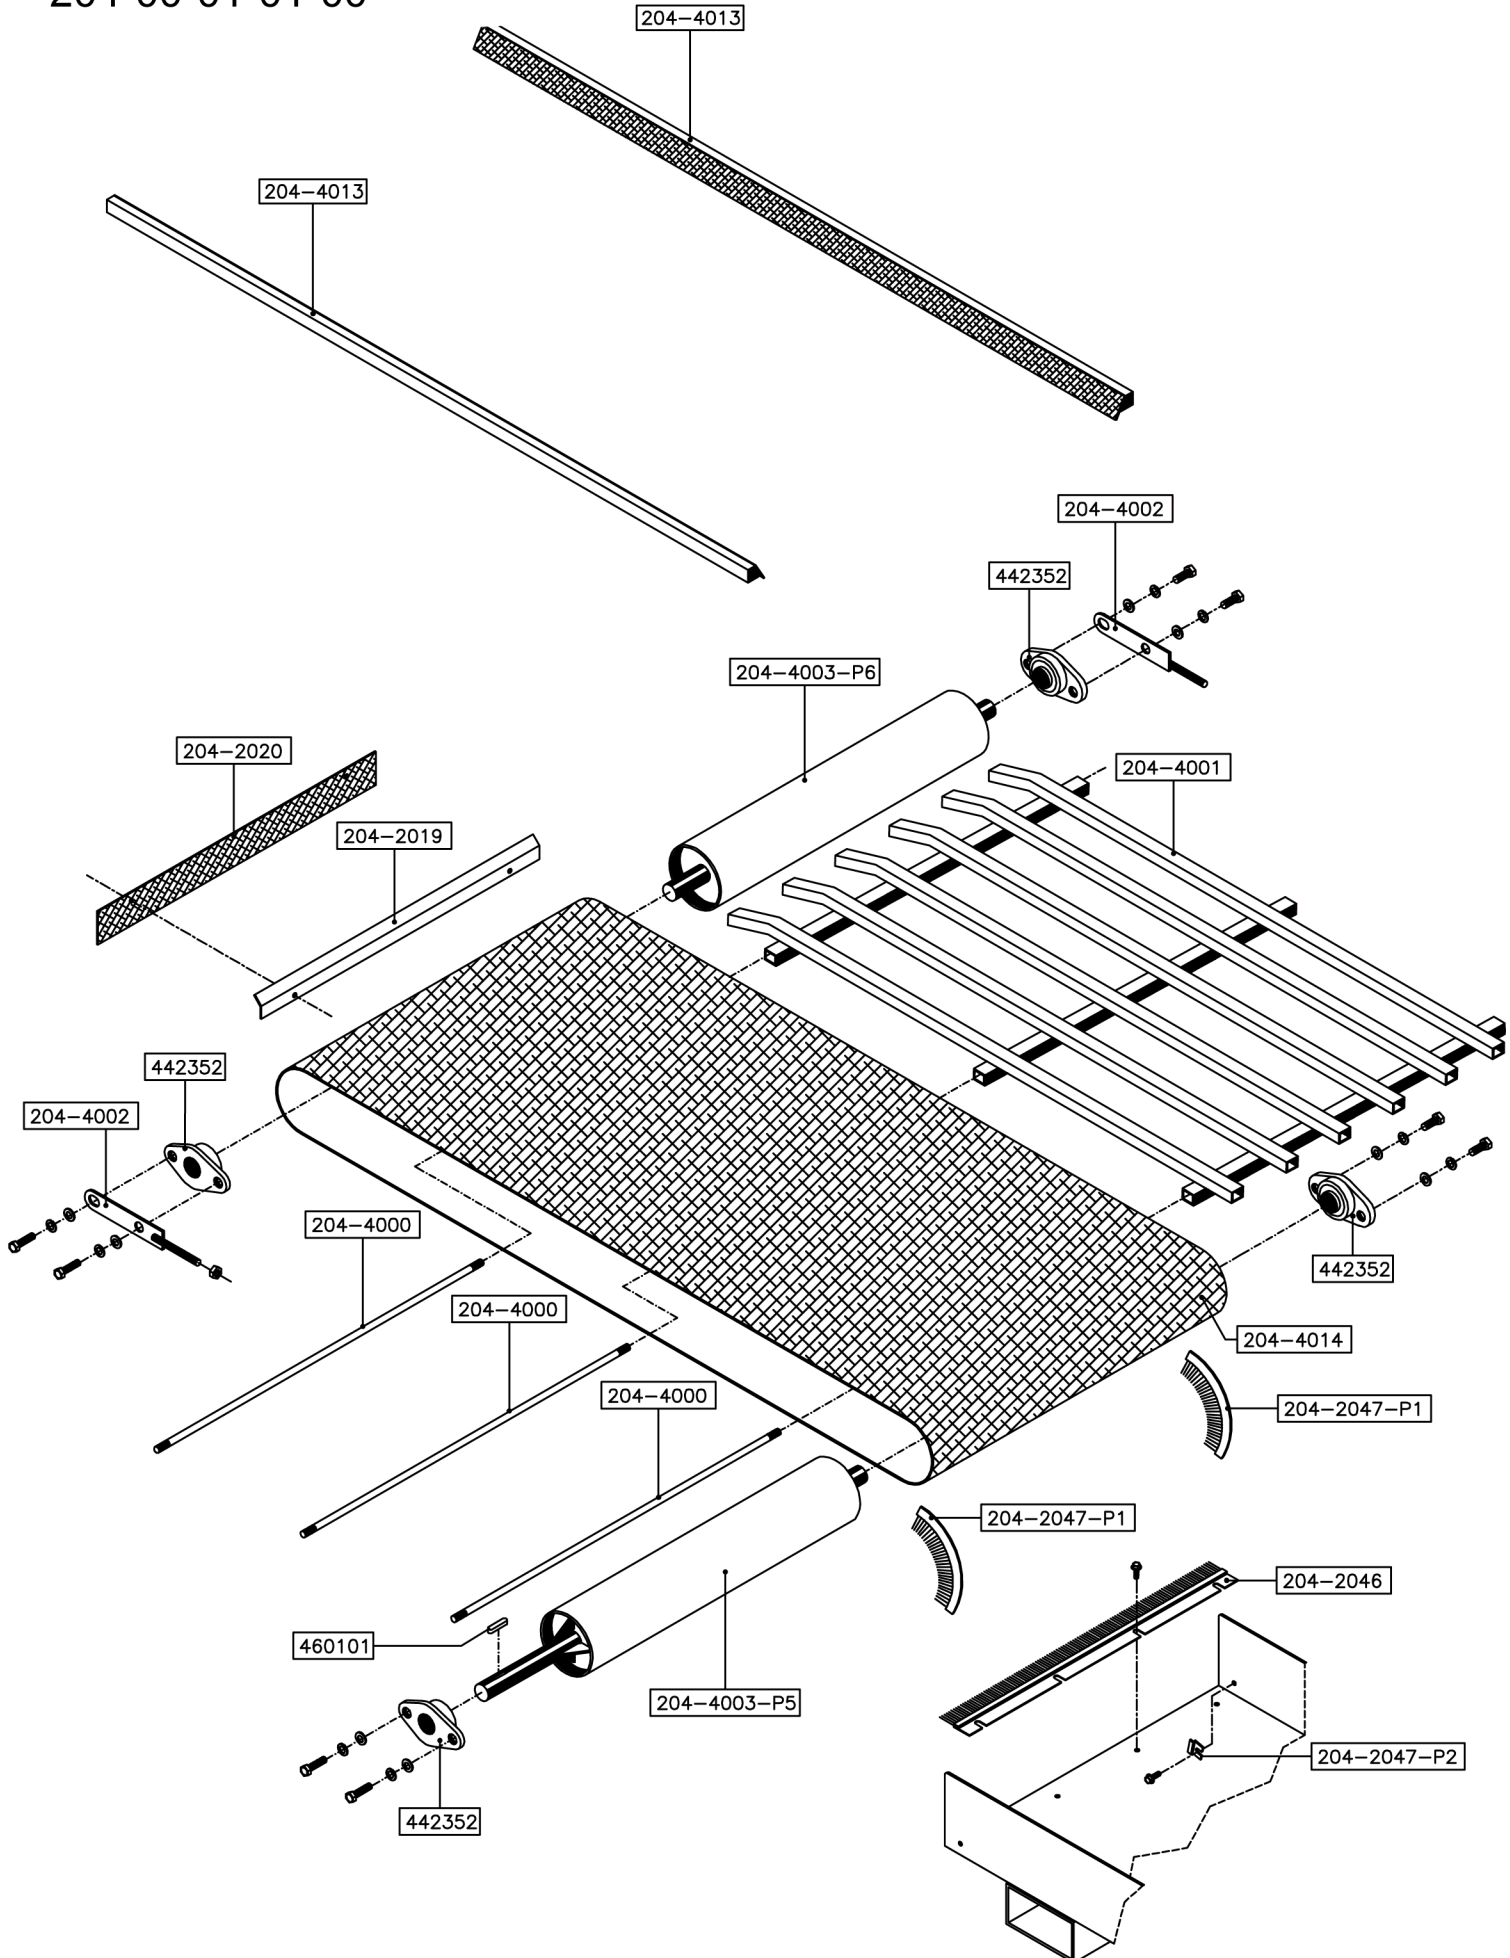

Javo Super (Mega) / Optima

Soil belt - standard length with rack
204-00-01-01-00

Javo Super (Mega) / Optima

Soil belt - 1000mm extended + rollers

204-00-01-03-00

Partner in Growing

Javo Super (Mega)/ Optima

Soil belt - straight back side, with rack
204-00-01-04-00

Javo Super (Mega) / Optima

Soil belt - standard length with rollers
204-00-01-05-00

Javo Optima

Paddle wheel and drive (untill 2009)

204-00-02-03-00