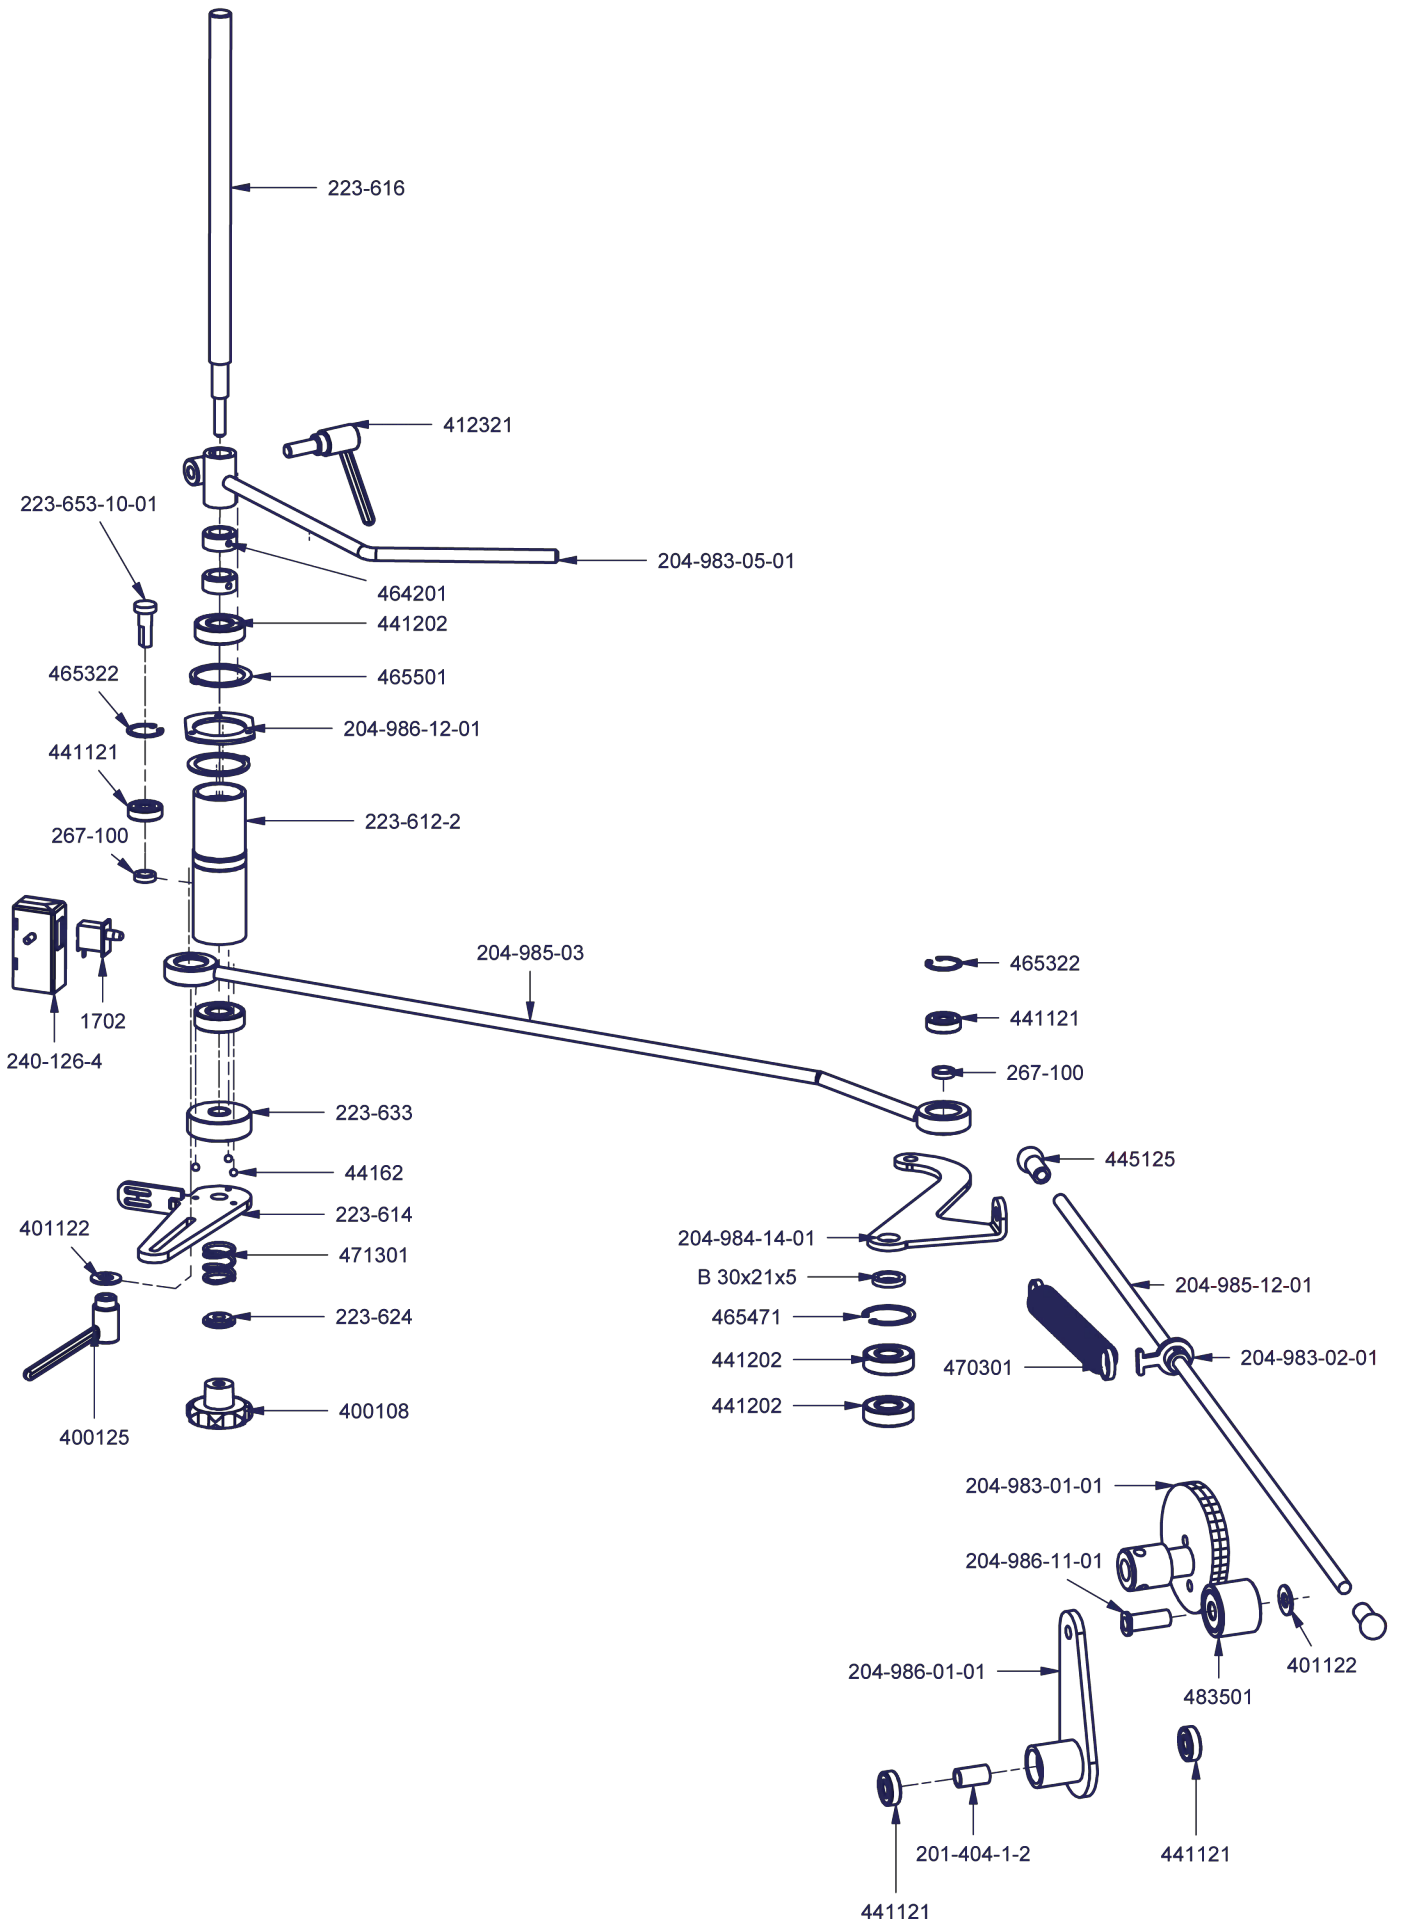

Javo Optima

Mechanical take off

204-983-06-02