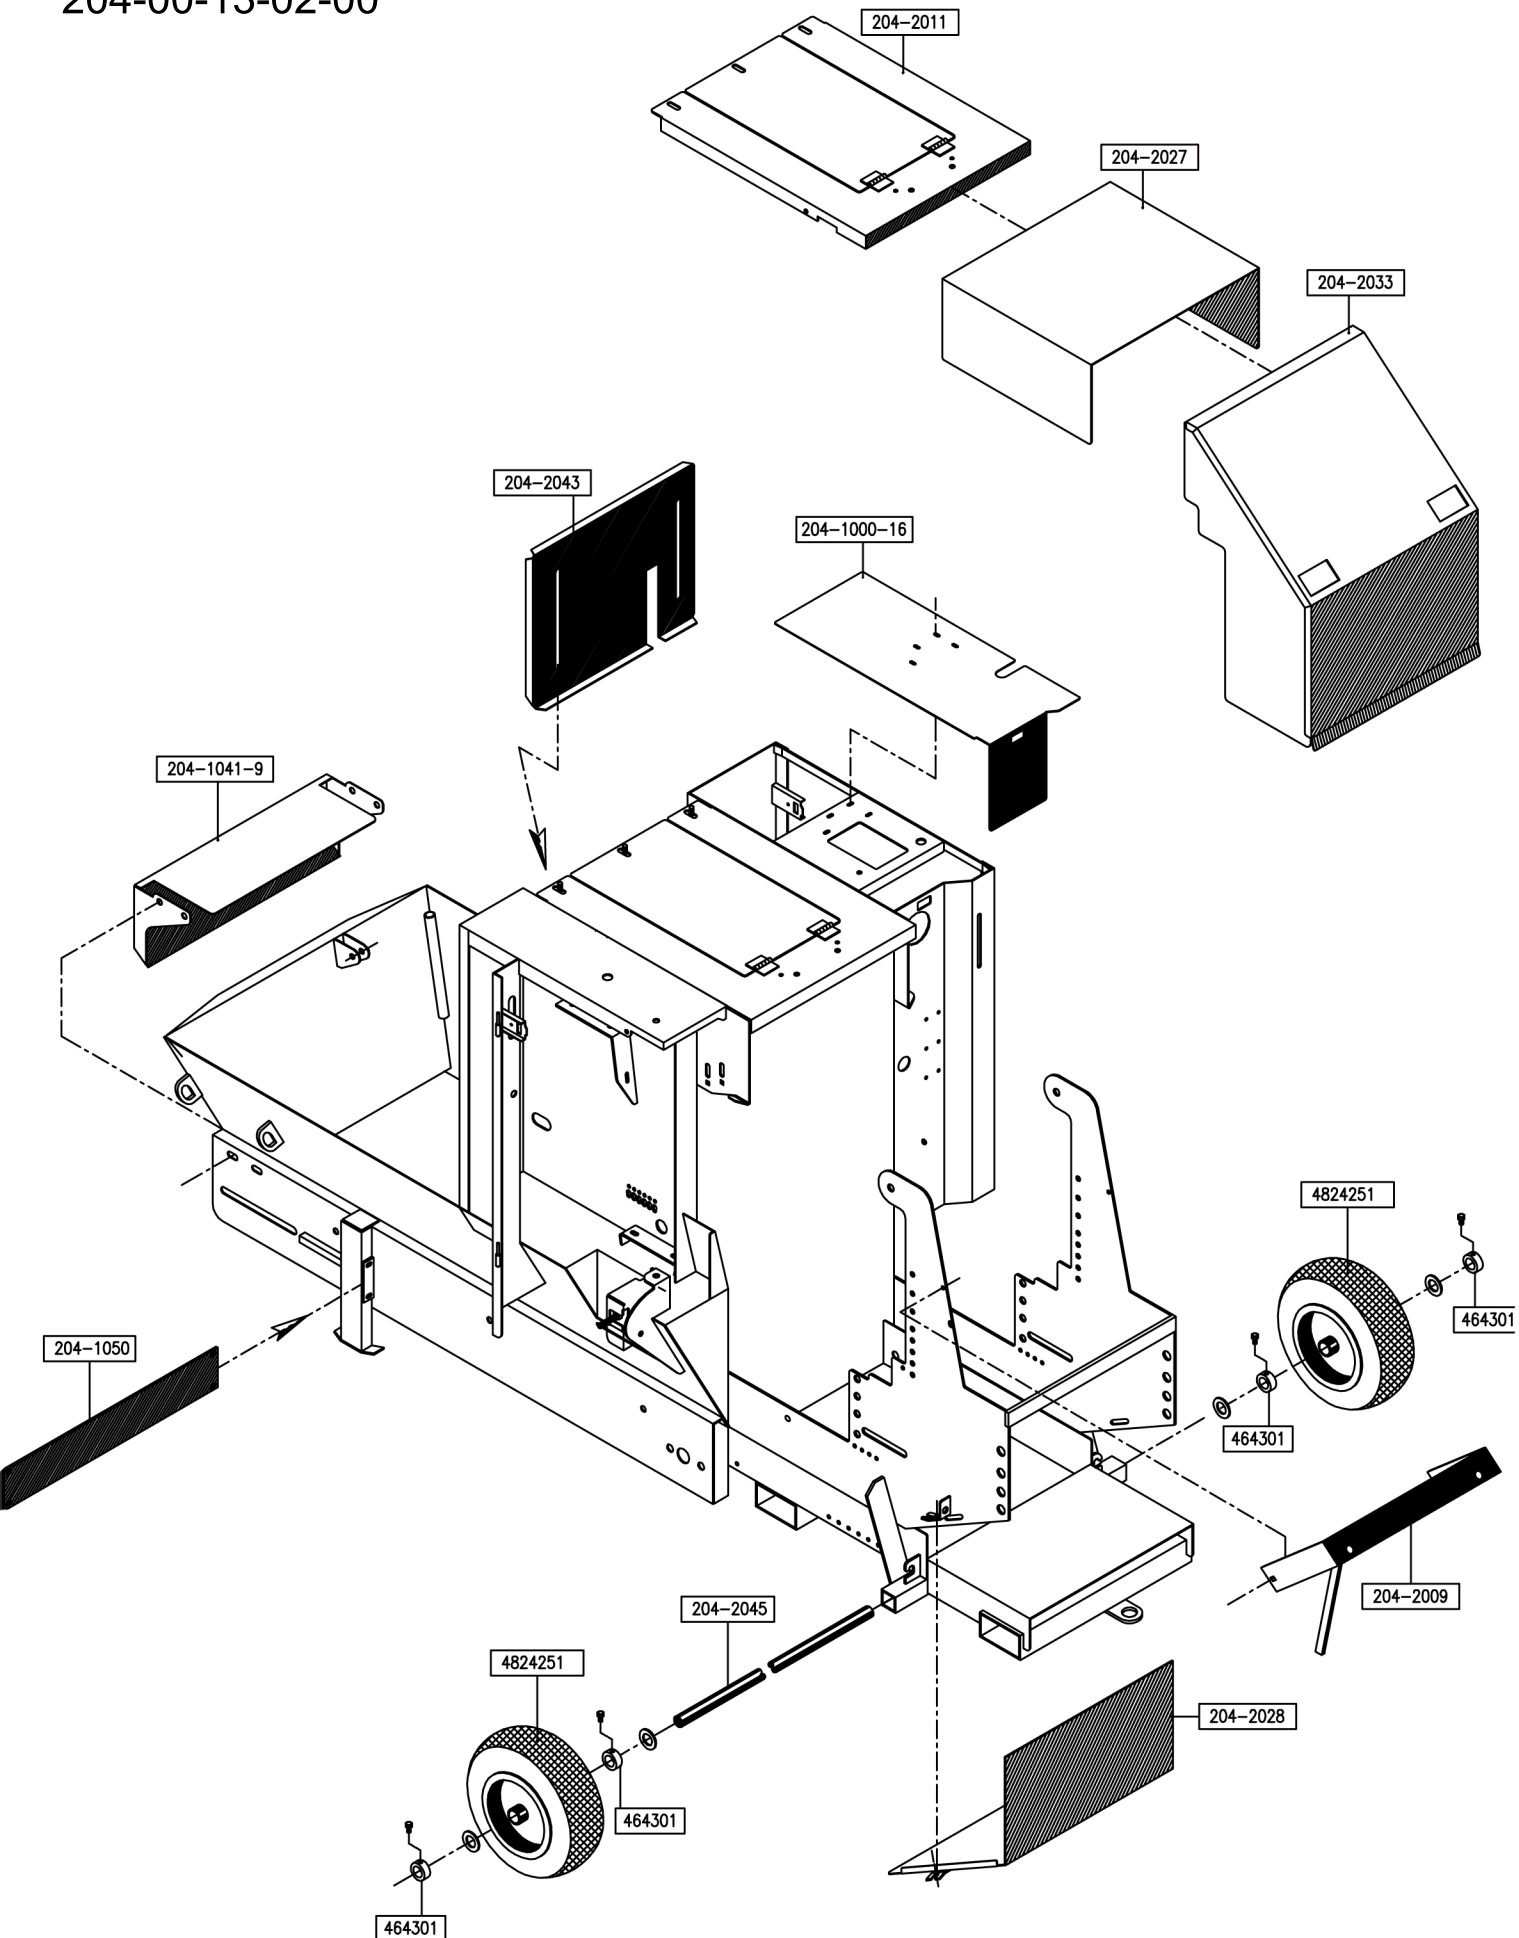

Partner in Growing

Javo Optima

Machine housing and wheels
204-00-13-03-00

Javo Optima

Pottrack surface - standard 18 pots 270mm

204-900-02-01

Partner in Growing

Javo Optima