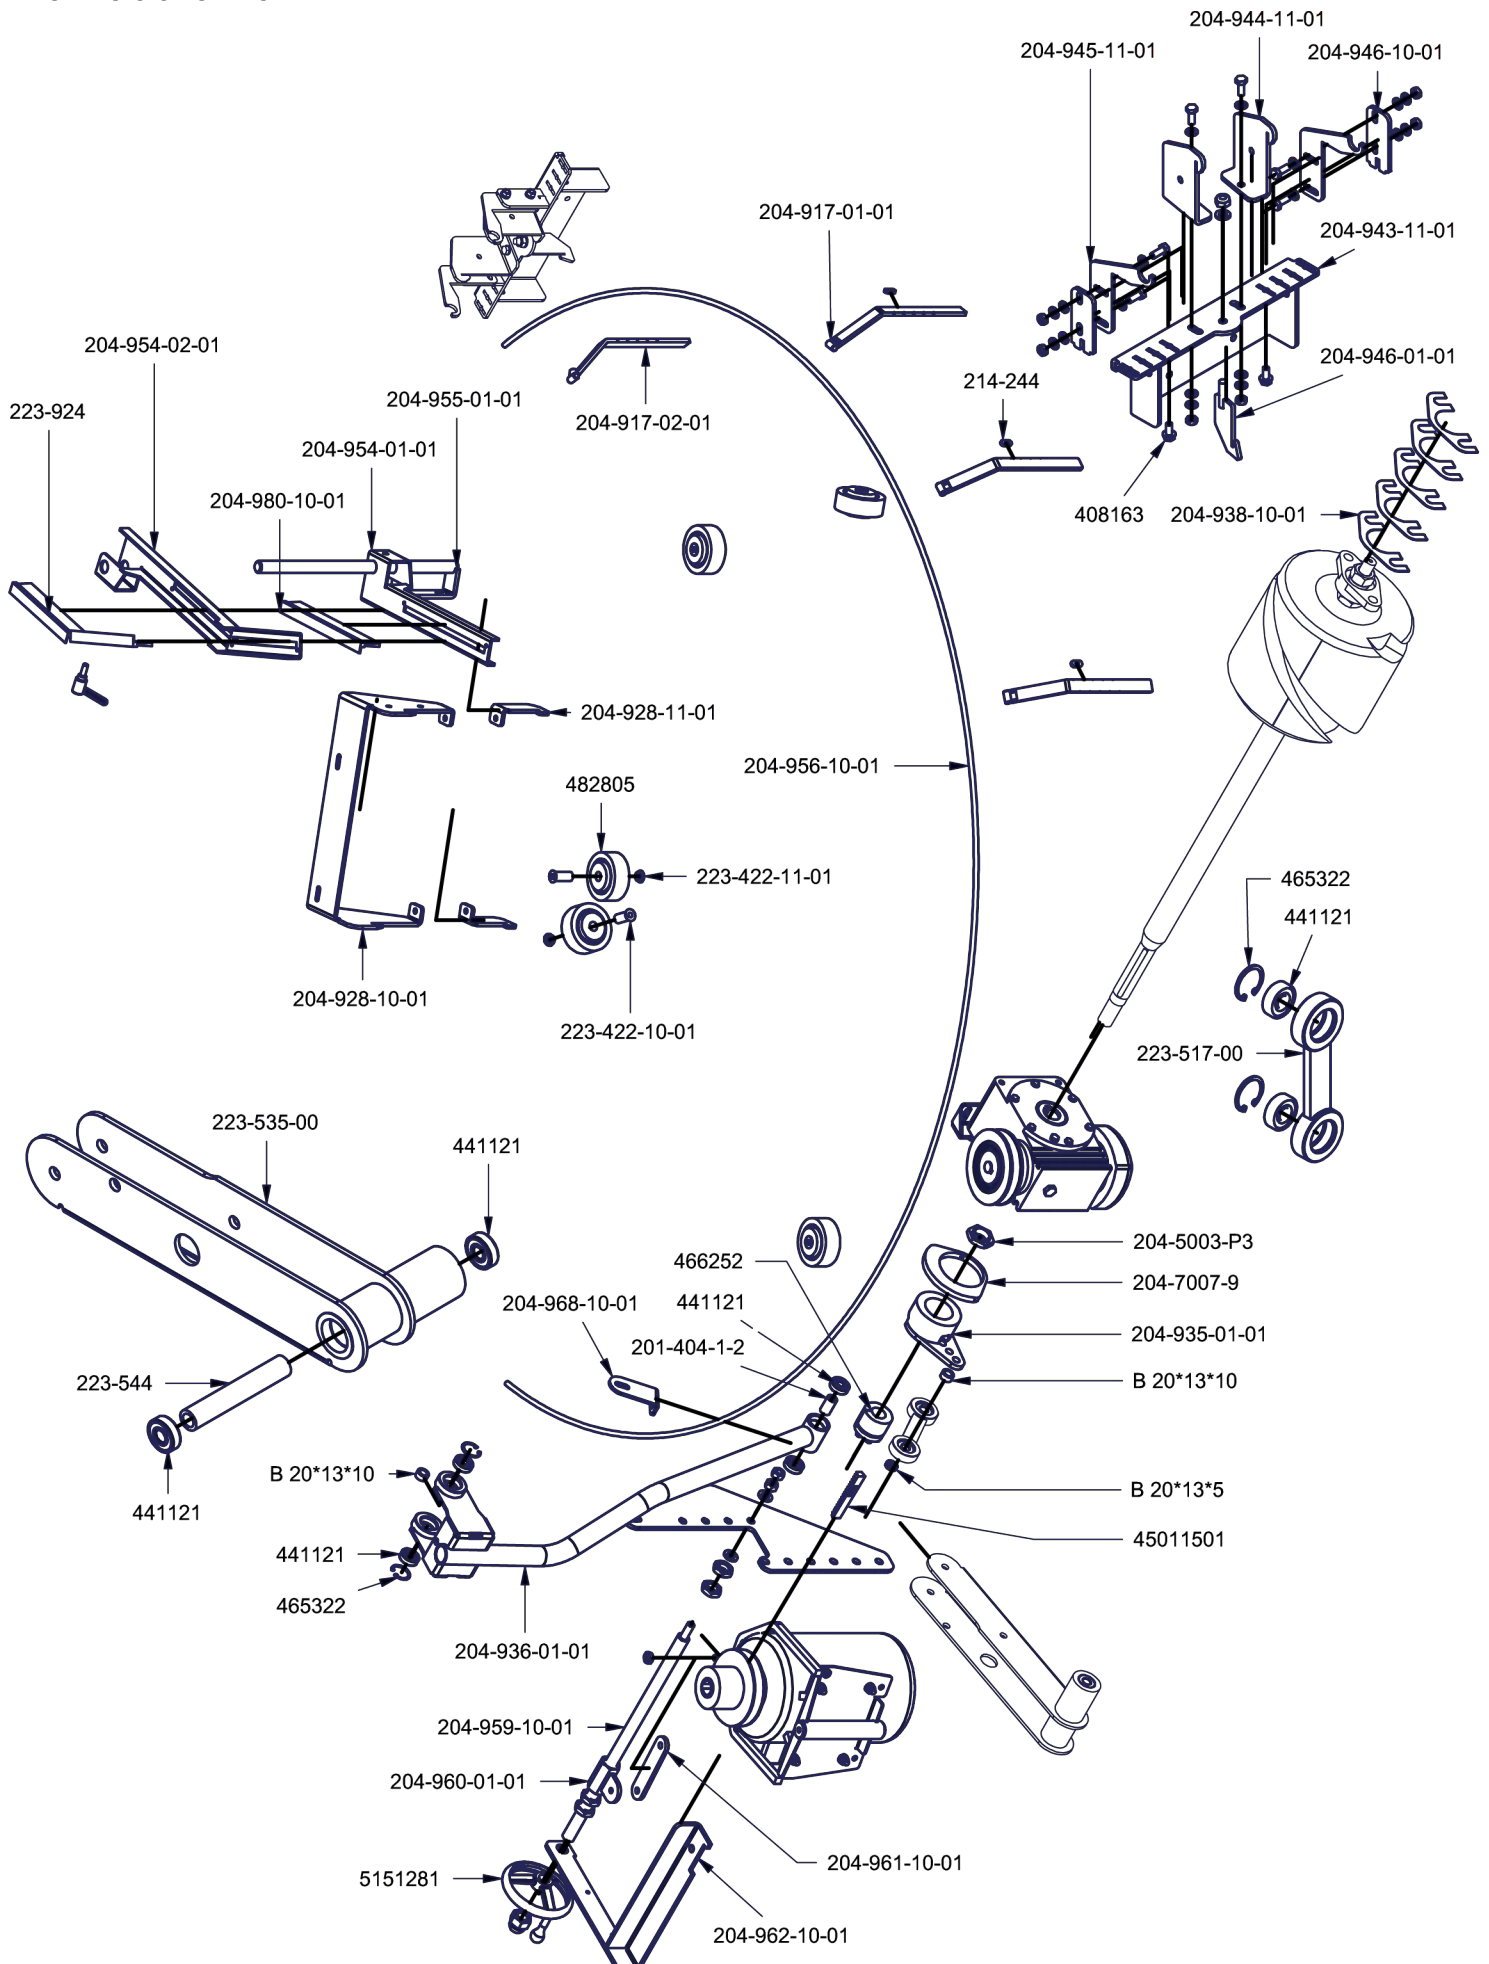

Partner in Growing

Javo Optima

Machine housing and wheels
204-00-13-03-00

Javo Optima

Pottrack surface - standard 18 pots 270mm

204-900-02-01

Partner in Growing

Javo Optima