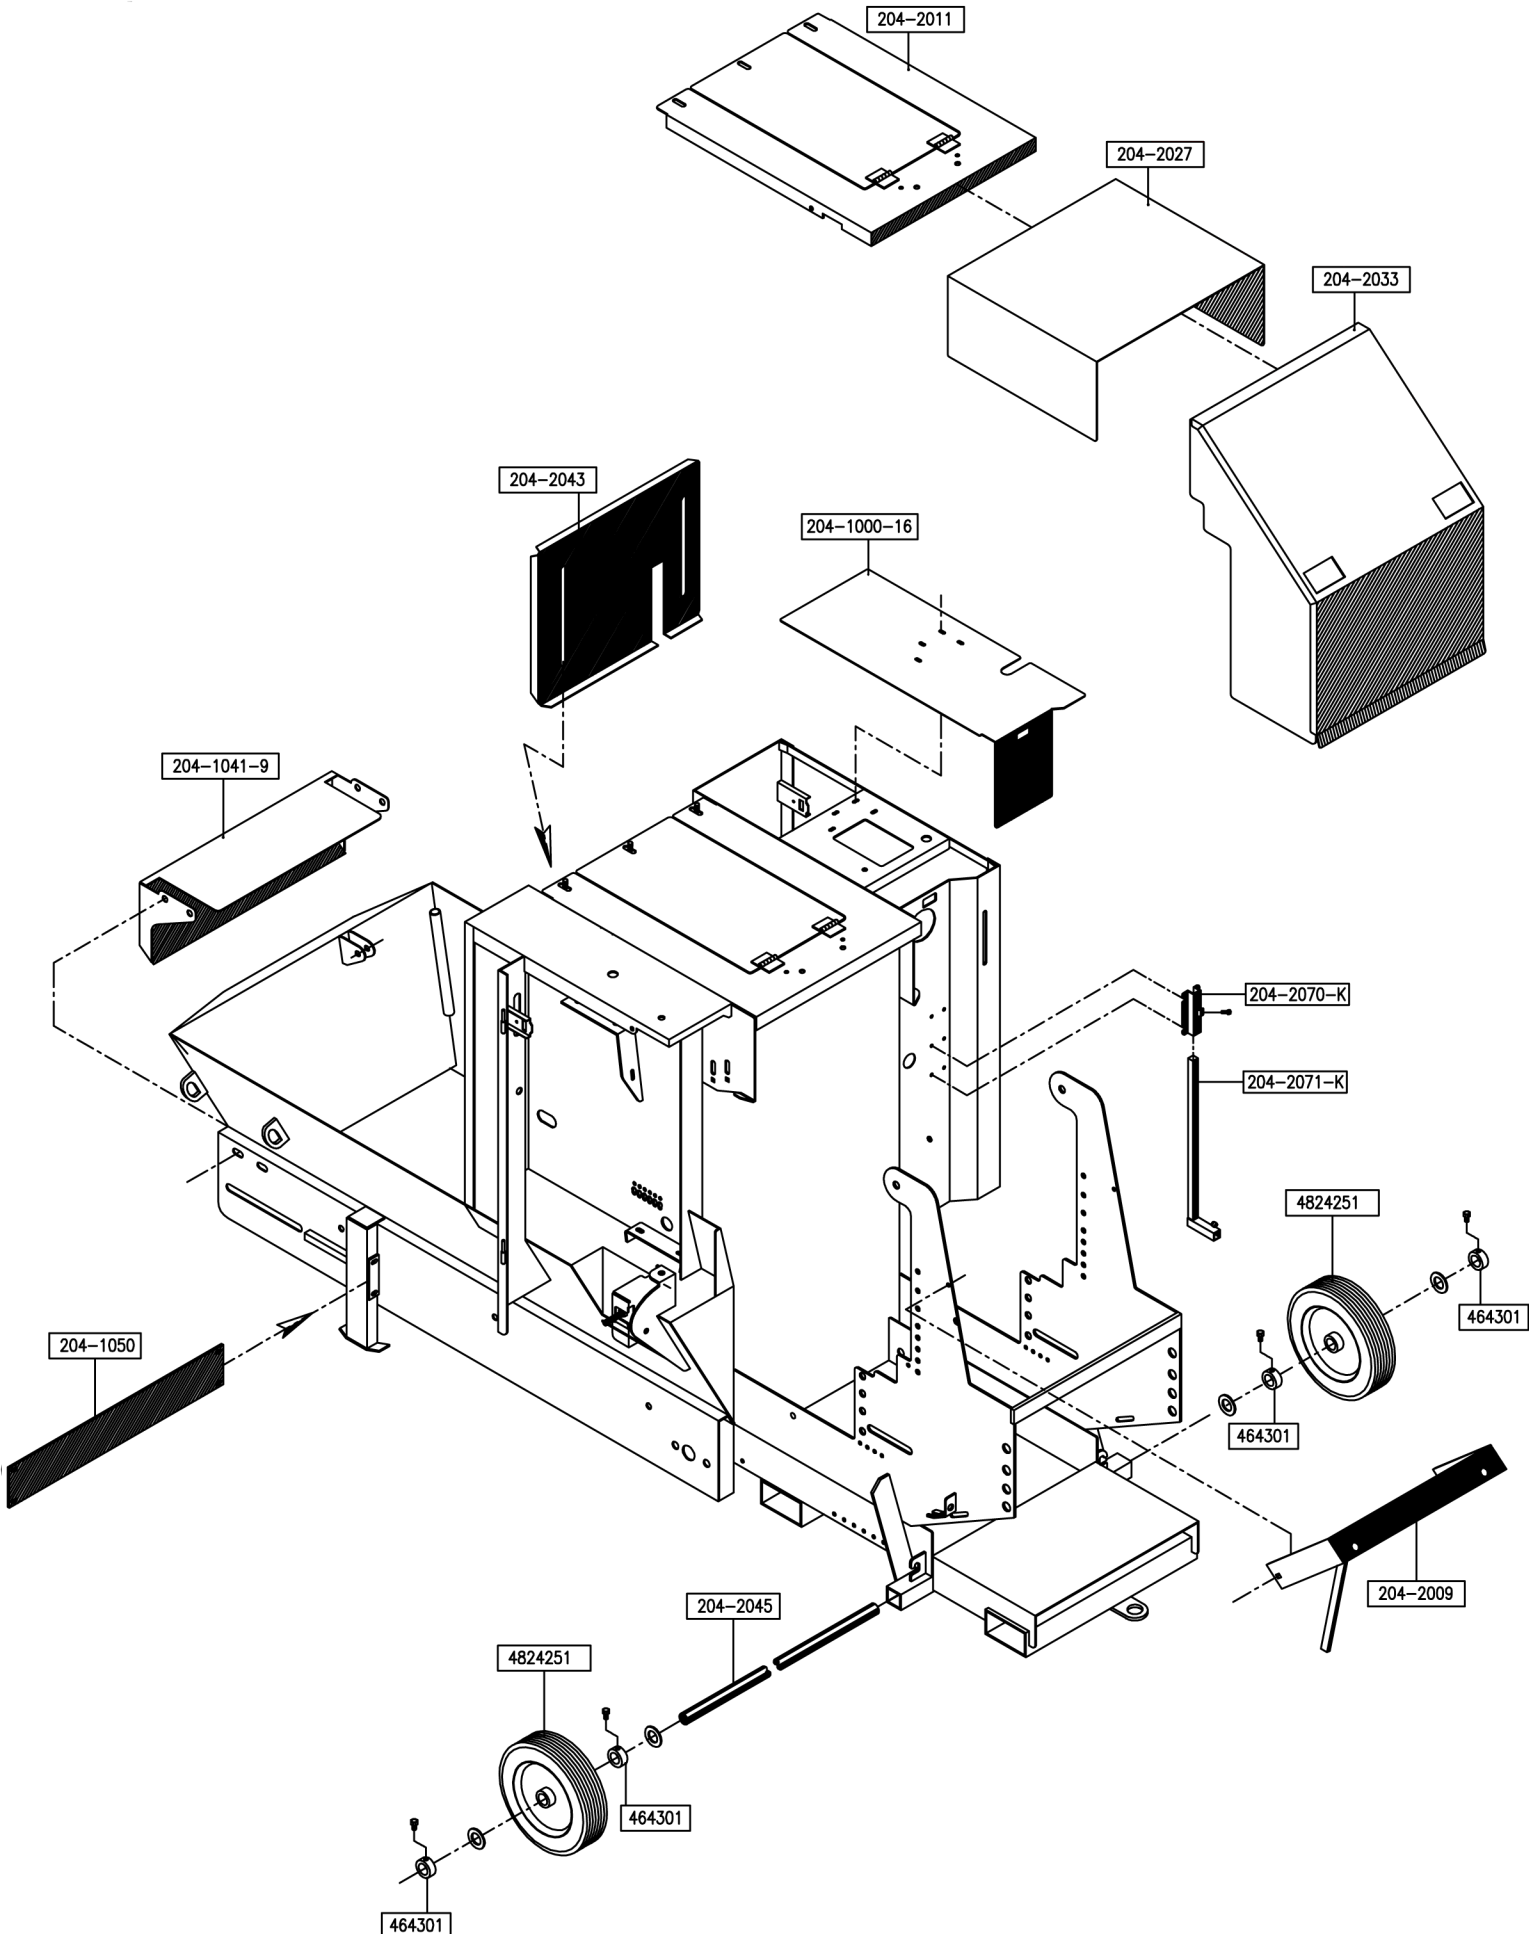

Partner in Growing

Javo Optima

Machine housing and wheels
204-00-13-03-00

Javo Optima

Pottrack surface - standard 18 pots 270mm

204-900-02-01

Partner in Growing

Javo Optima