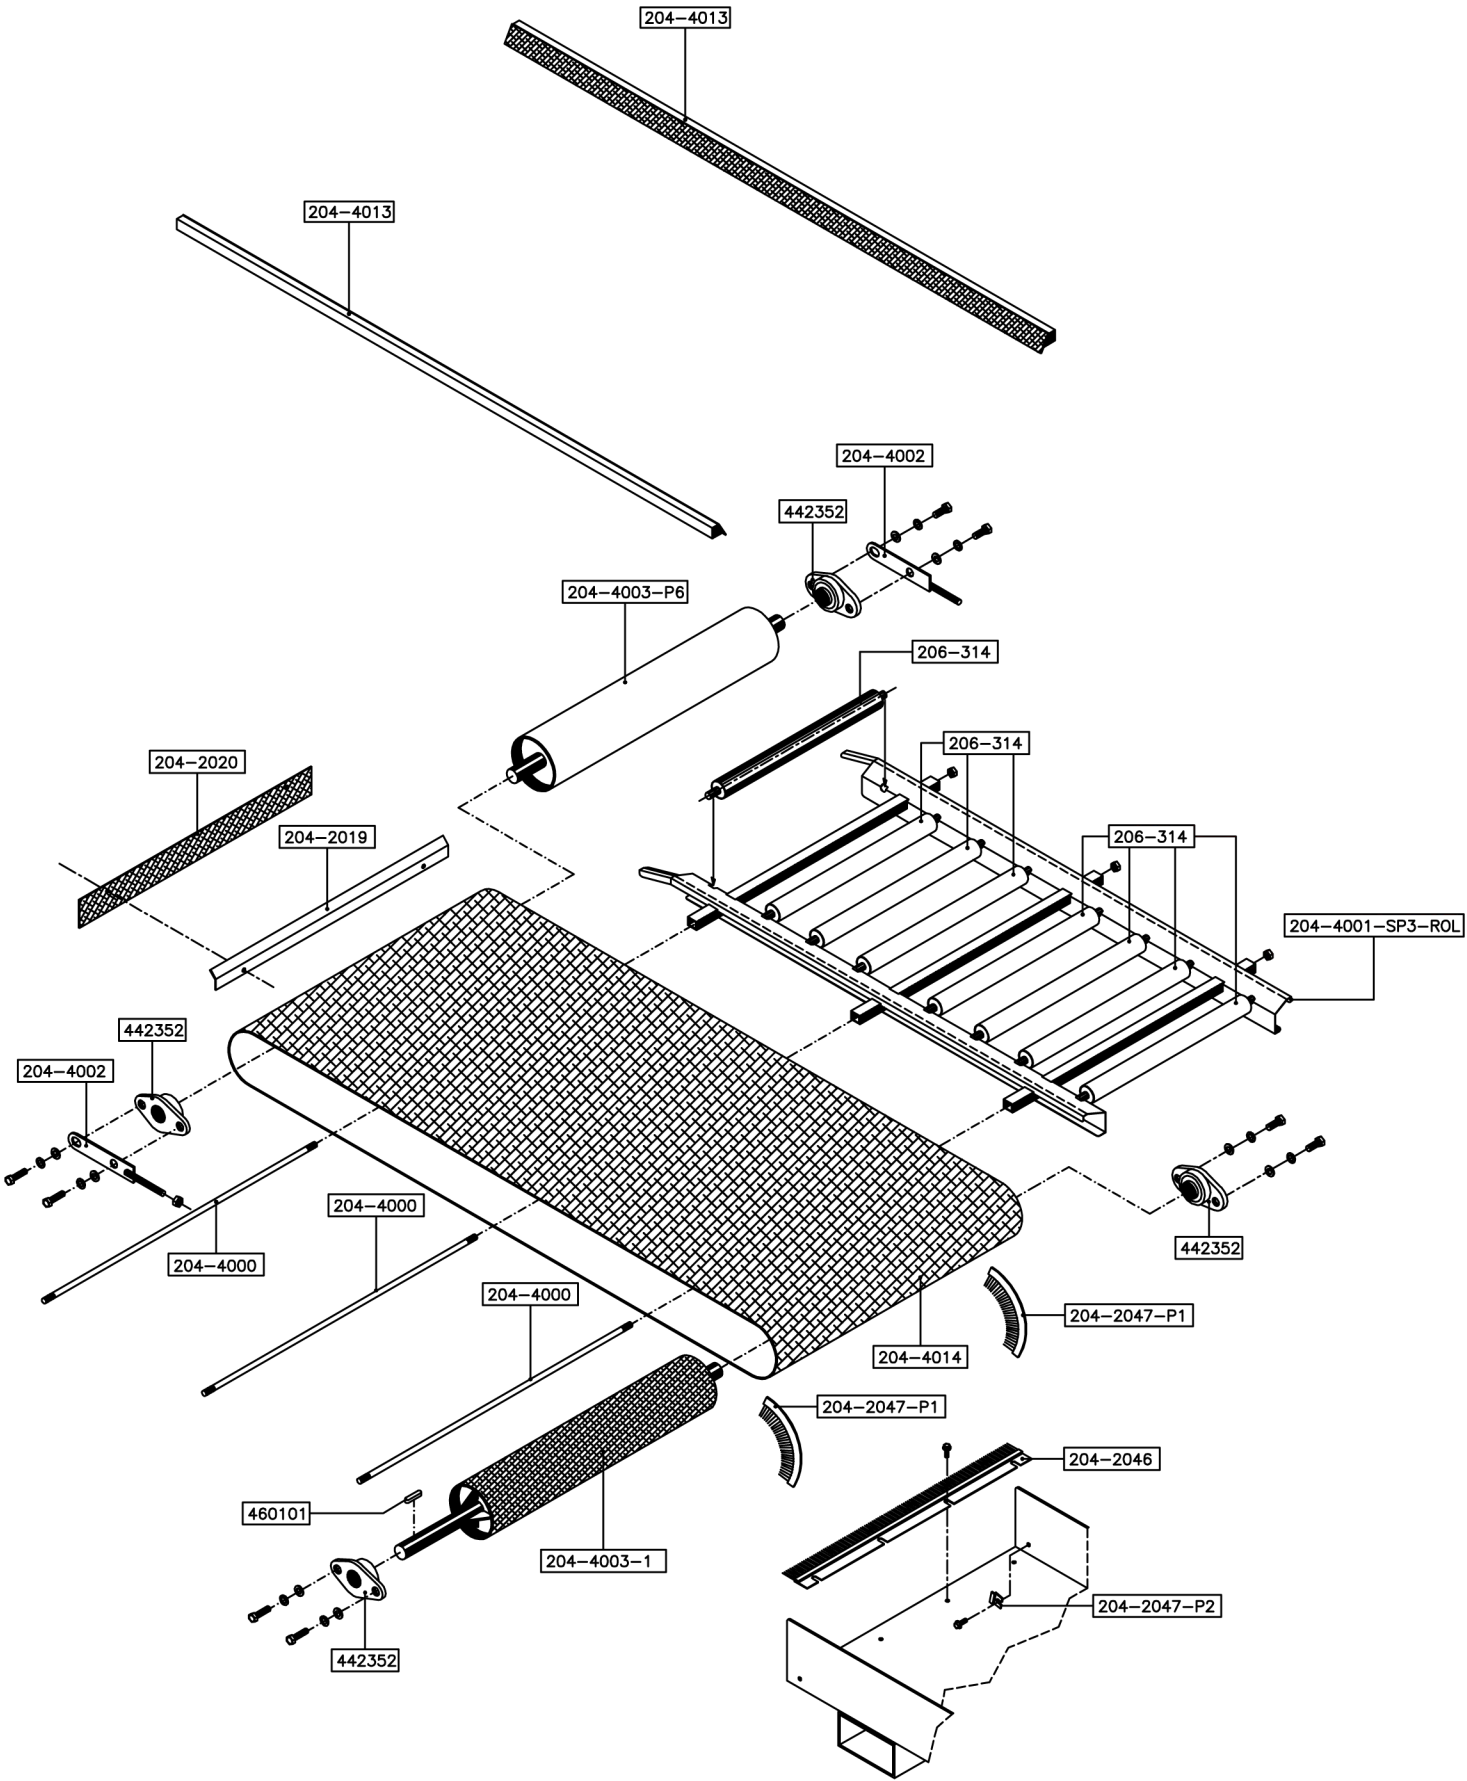

Javo Super (Mega) / Optima

Soil belt - standard length with rack
204-00-01-01-00

Javo Super (Mega) / Optima

Soil belt - 1000mm extended + rollers

204-00-01-03-00

Partner in Growing

Javo Super (Mega)/ Optima

Soil belt - straight back side, with rack
204-00-01-04-00

Javo Super (Mega) / Optima

Soil belt - standard length with rollers
204-00-01-05-00

Javo Optima

Paddle wheel and drive (untill 2009)

204-00-02-03-00