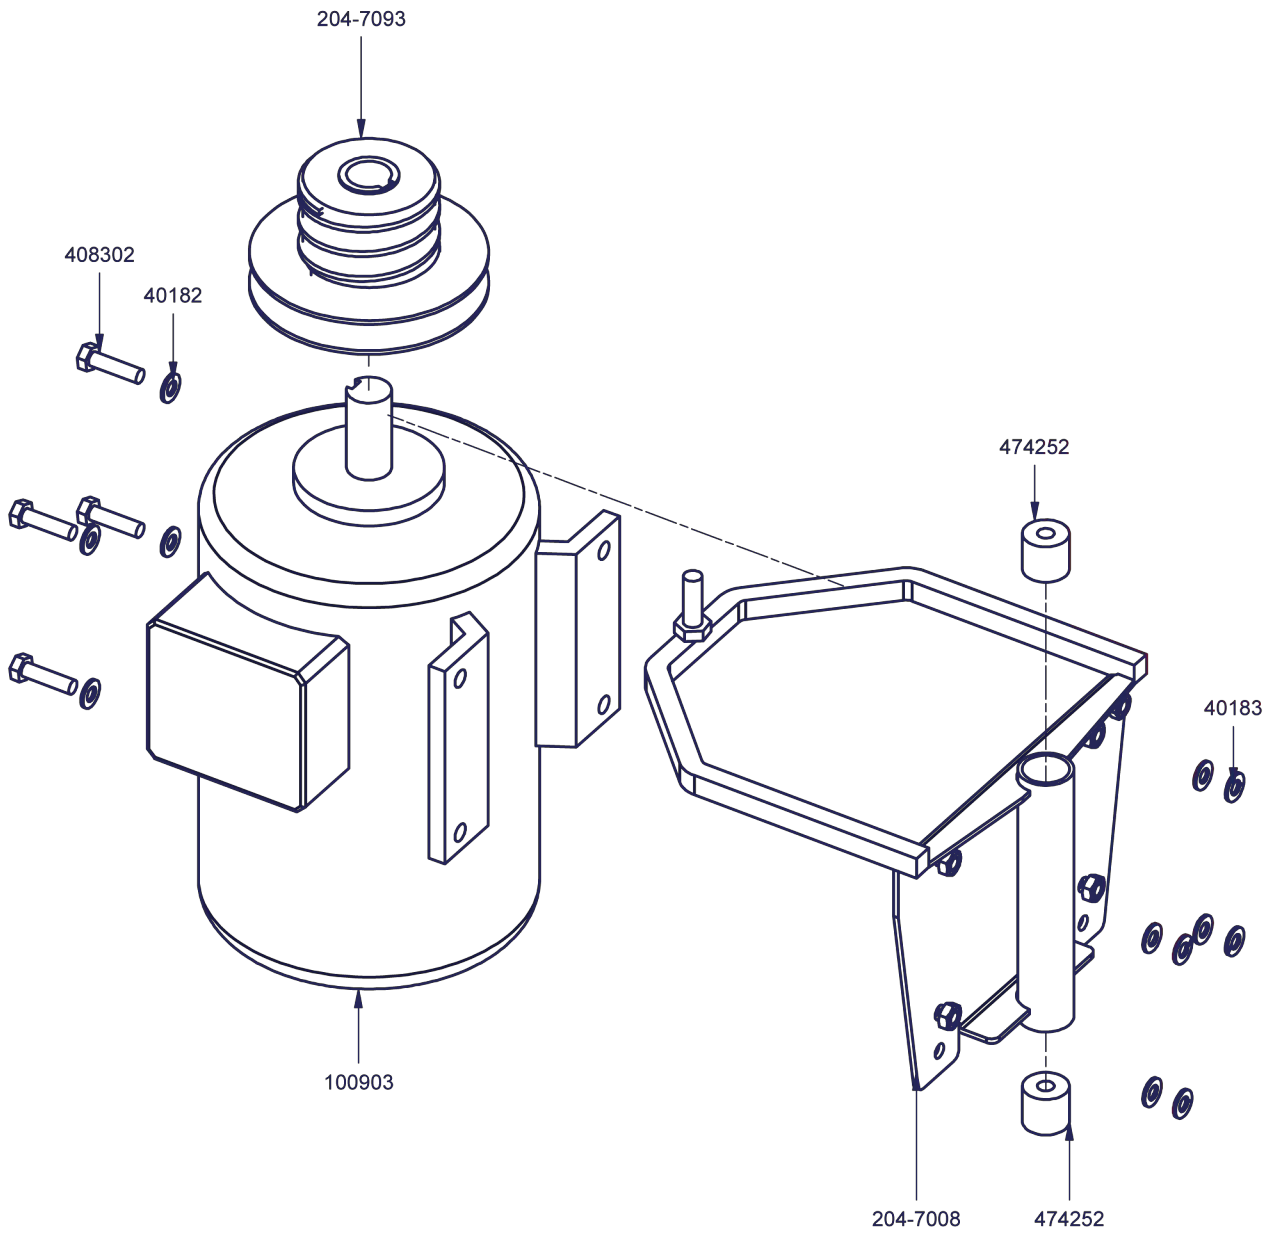

Javo Optima

Pottrack drive - motor 1,1kW 400V 50hz

204-900-05-01

Partner in Growing