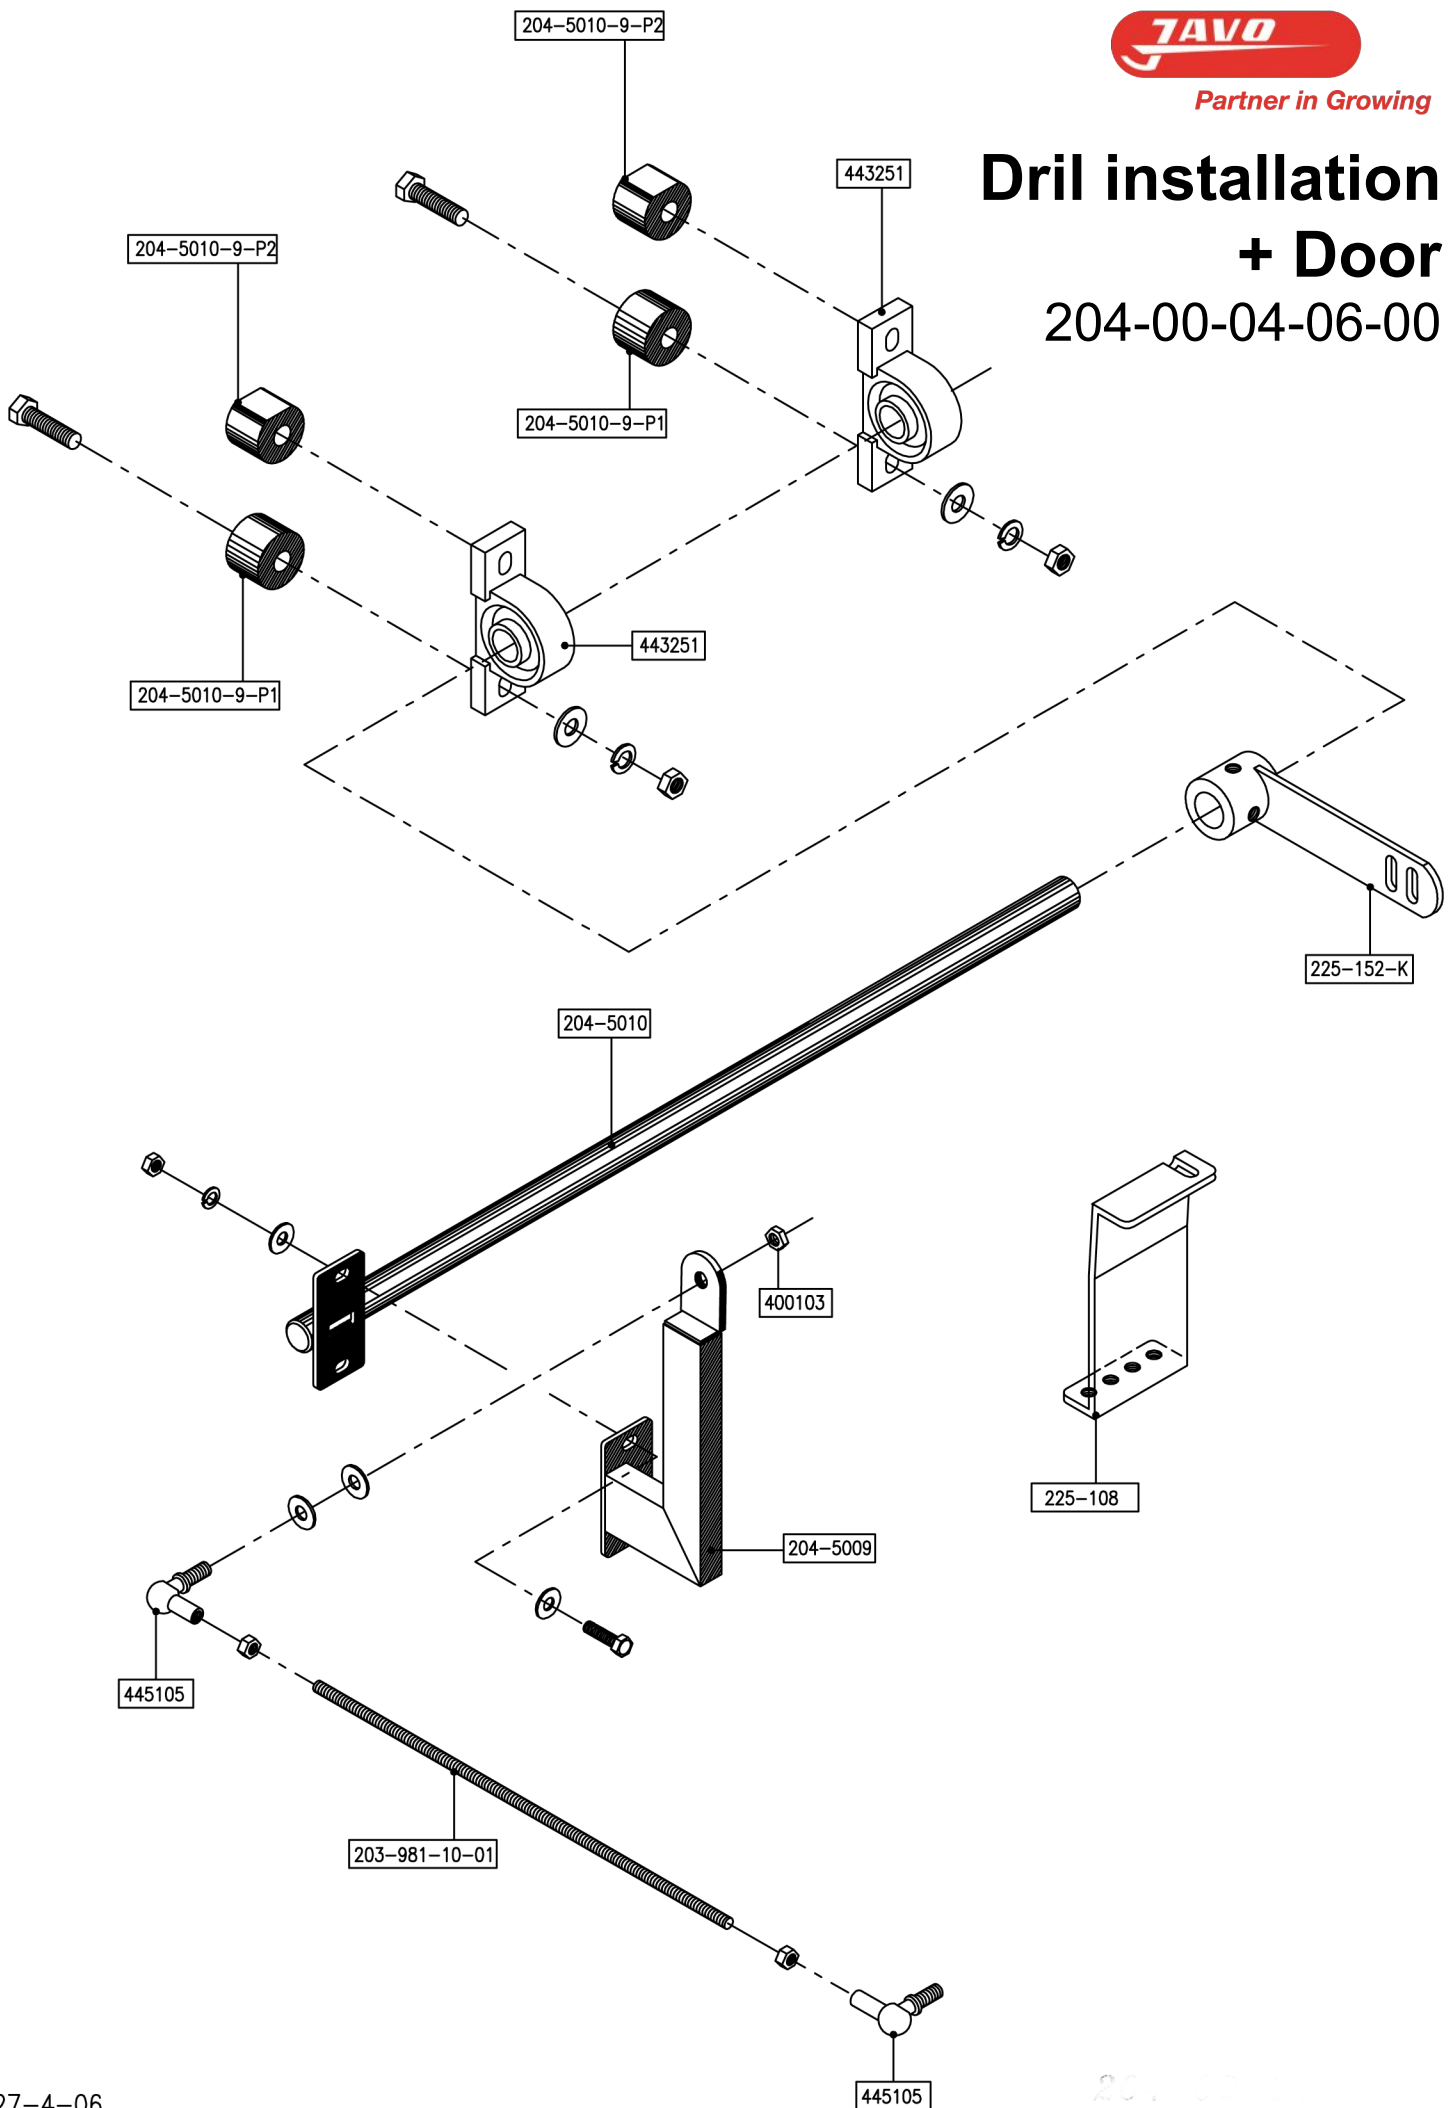

Partner in Growing

Dril installation + Door

204-00-04-06-00