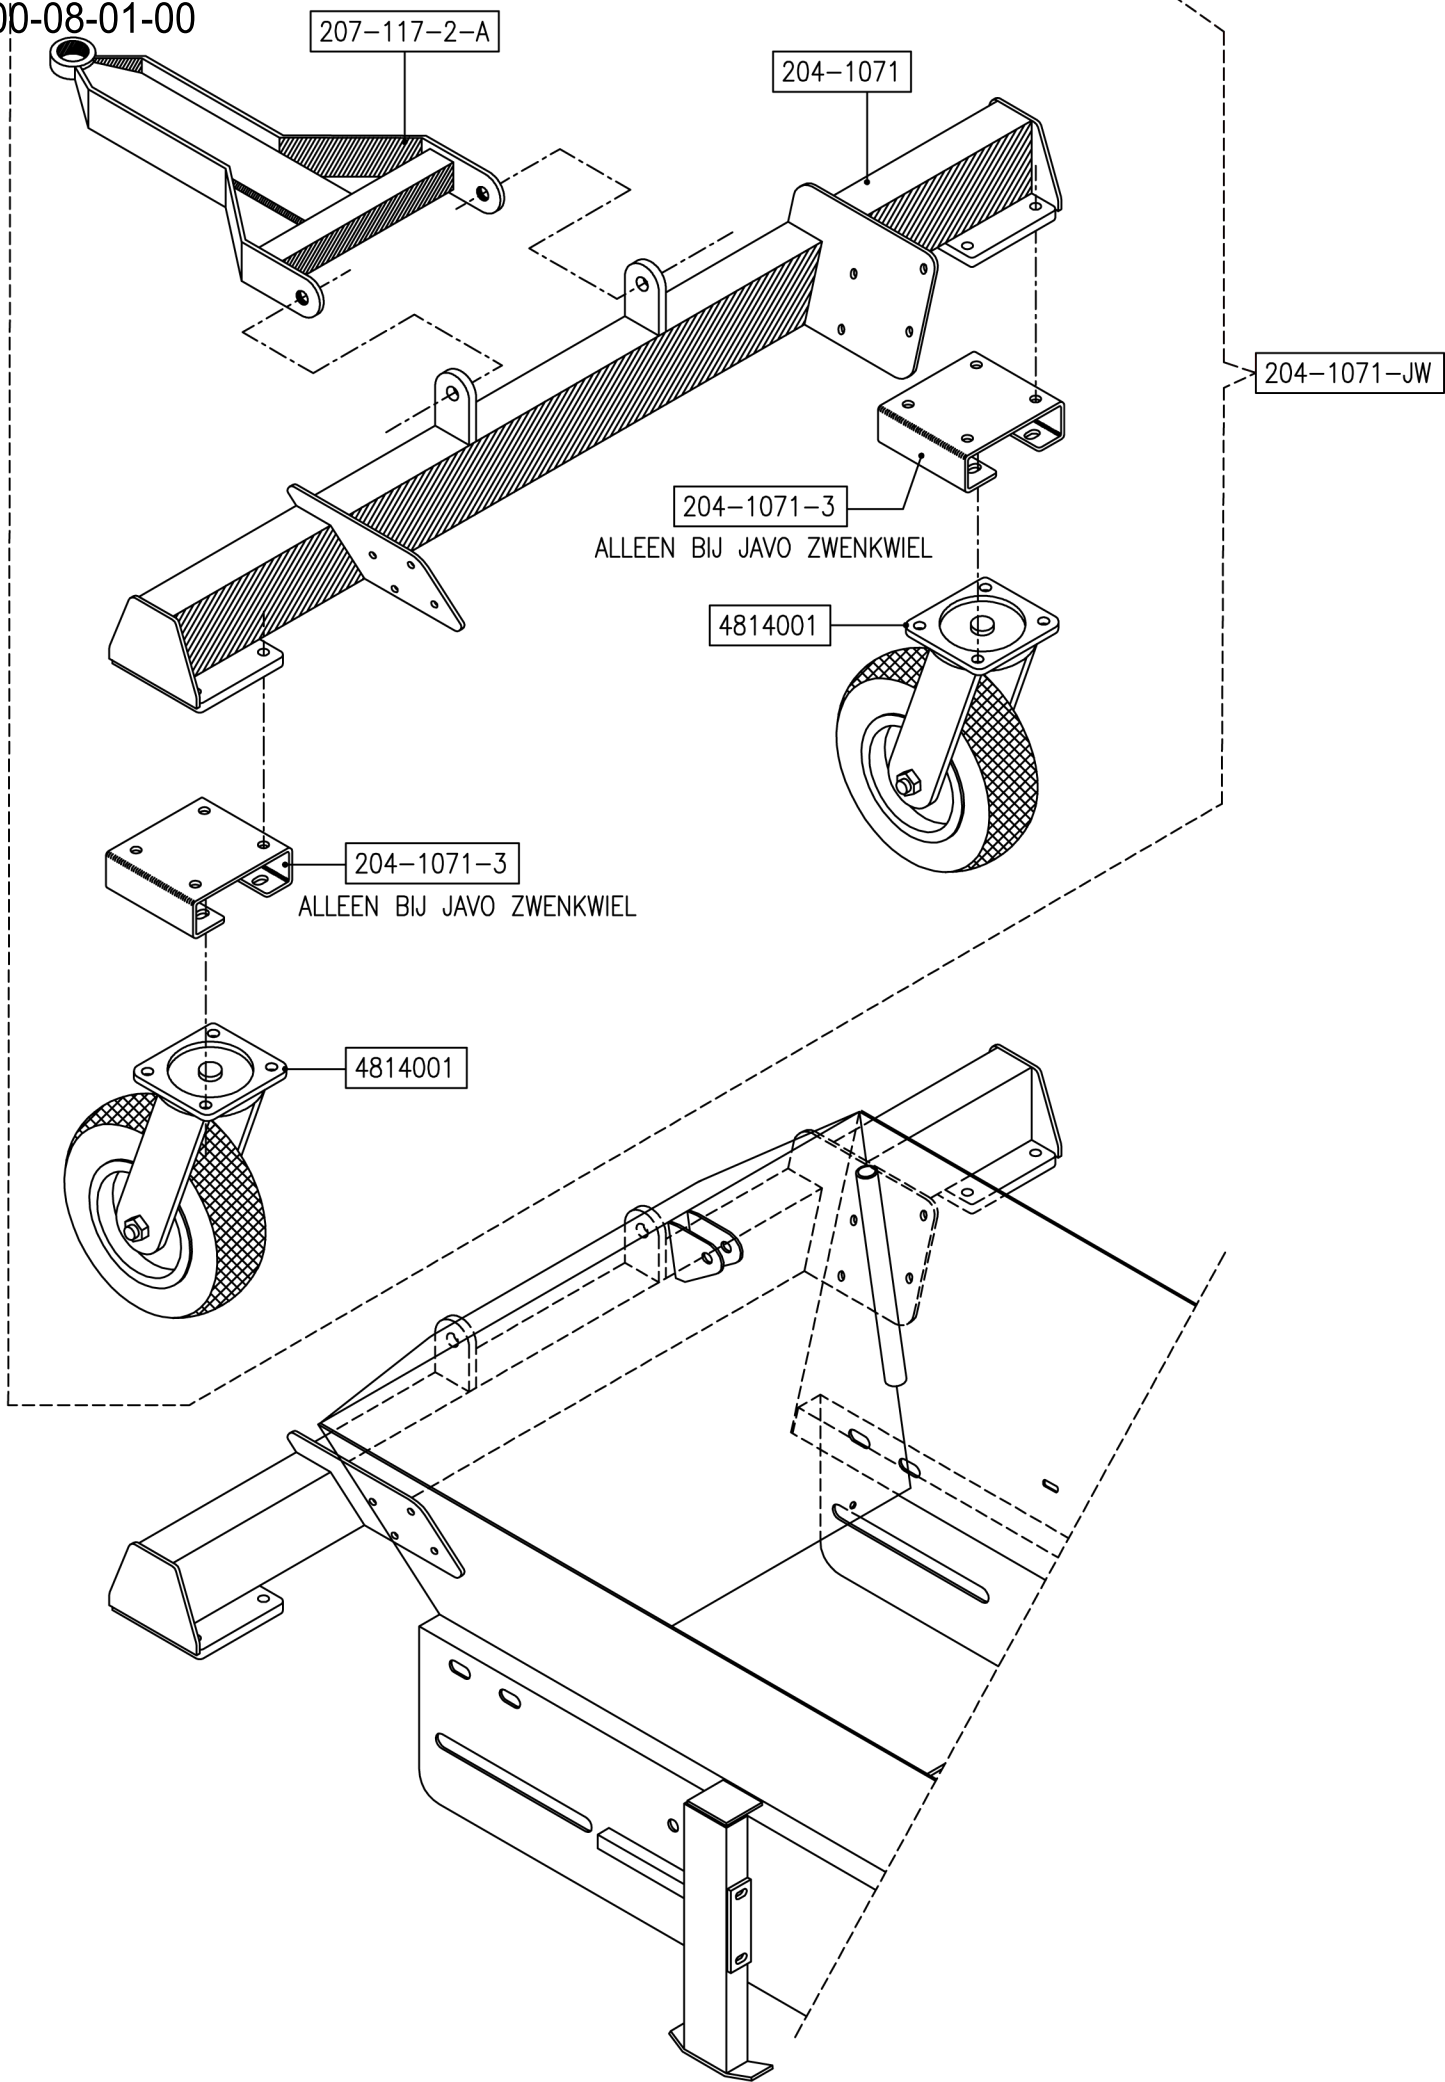

Partner in Growing

Dril installation + Door

204-00-04-06-00

Javo Optima
 Drill unit + cover
 1000Tpm 1,1kW
 204-00-04-08-00

Javo Super (Mega)/ Optima

Heavy swivel wheels air, soil bin side

204-00-08-01-00

Partner in Growing