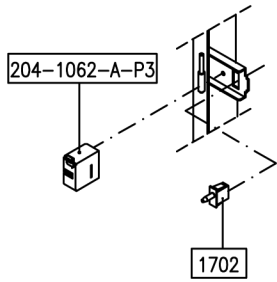

Partner in Growing

Javo Optima

Motor and housing - USA Voltage 380V

204-00-03-06-00

Partner in Growing

Javo Optima
 Drill unit + housing
 Eur. voltage 400V.
 204-00-04-04-00

Javo Optima

Drill unit + housing
 USA Voltage 380V
 204-00-04-05-01