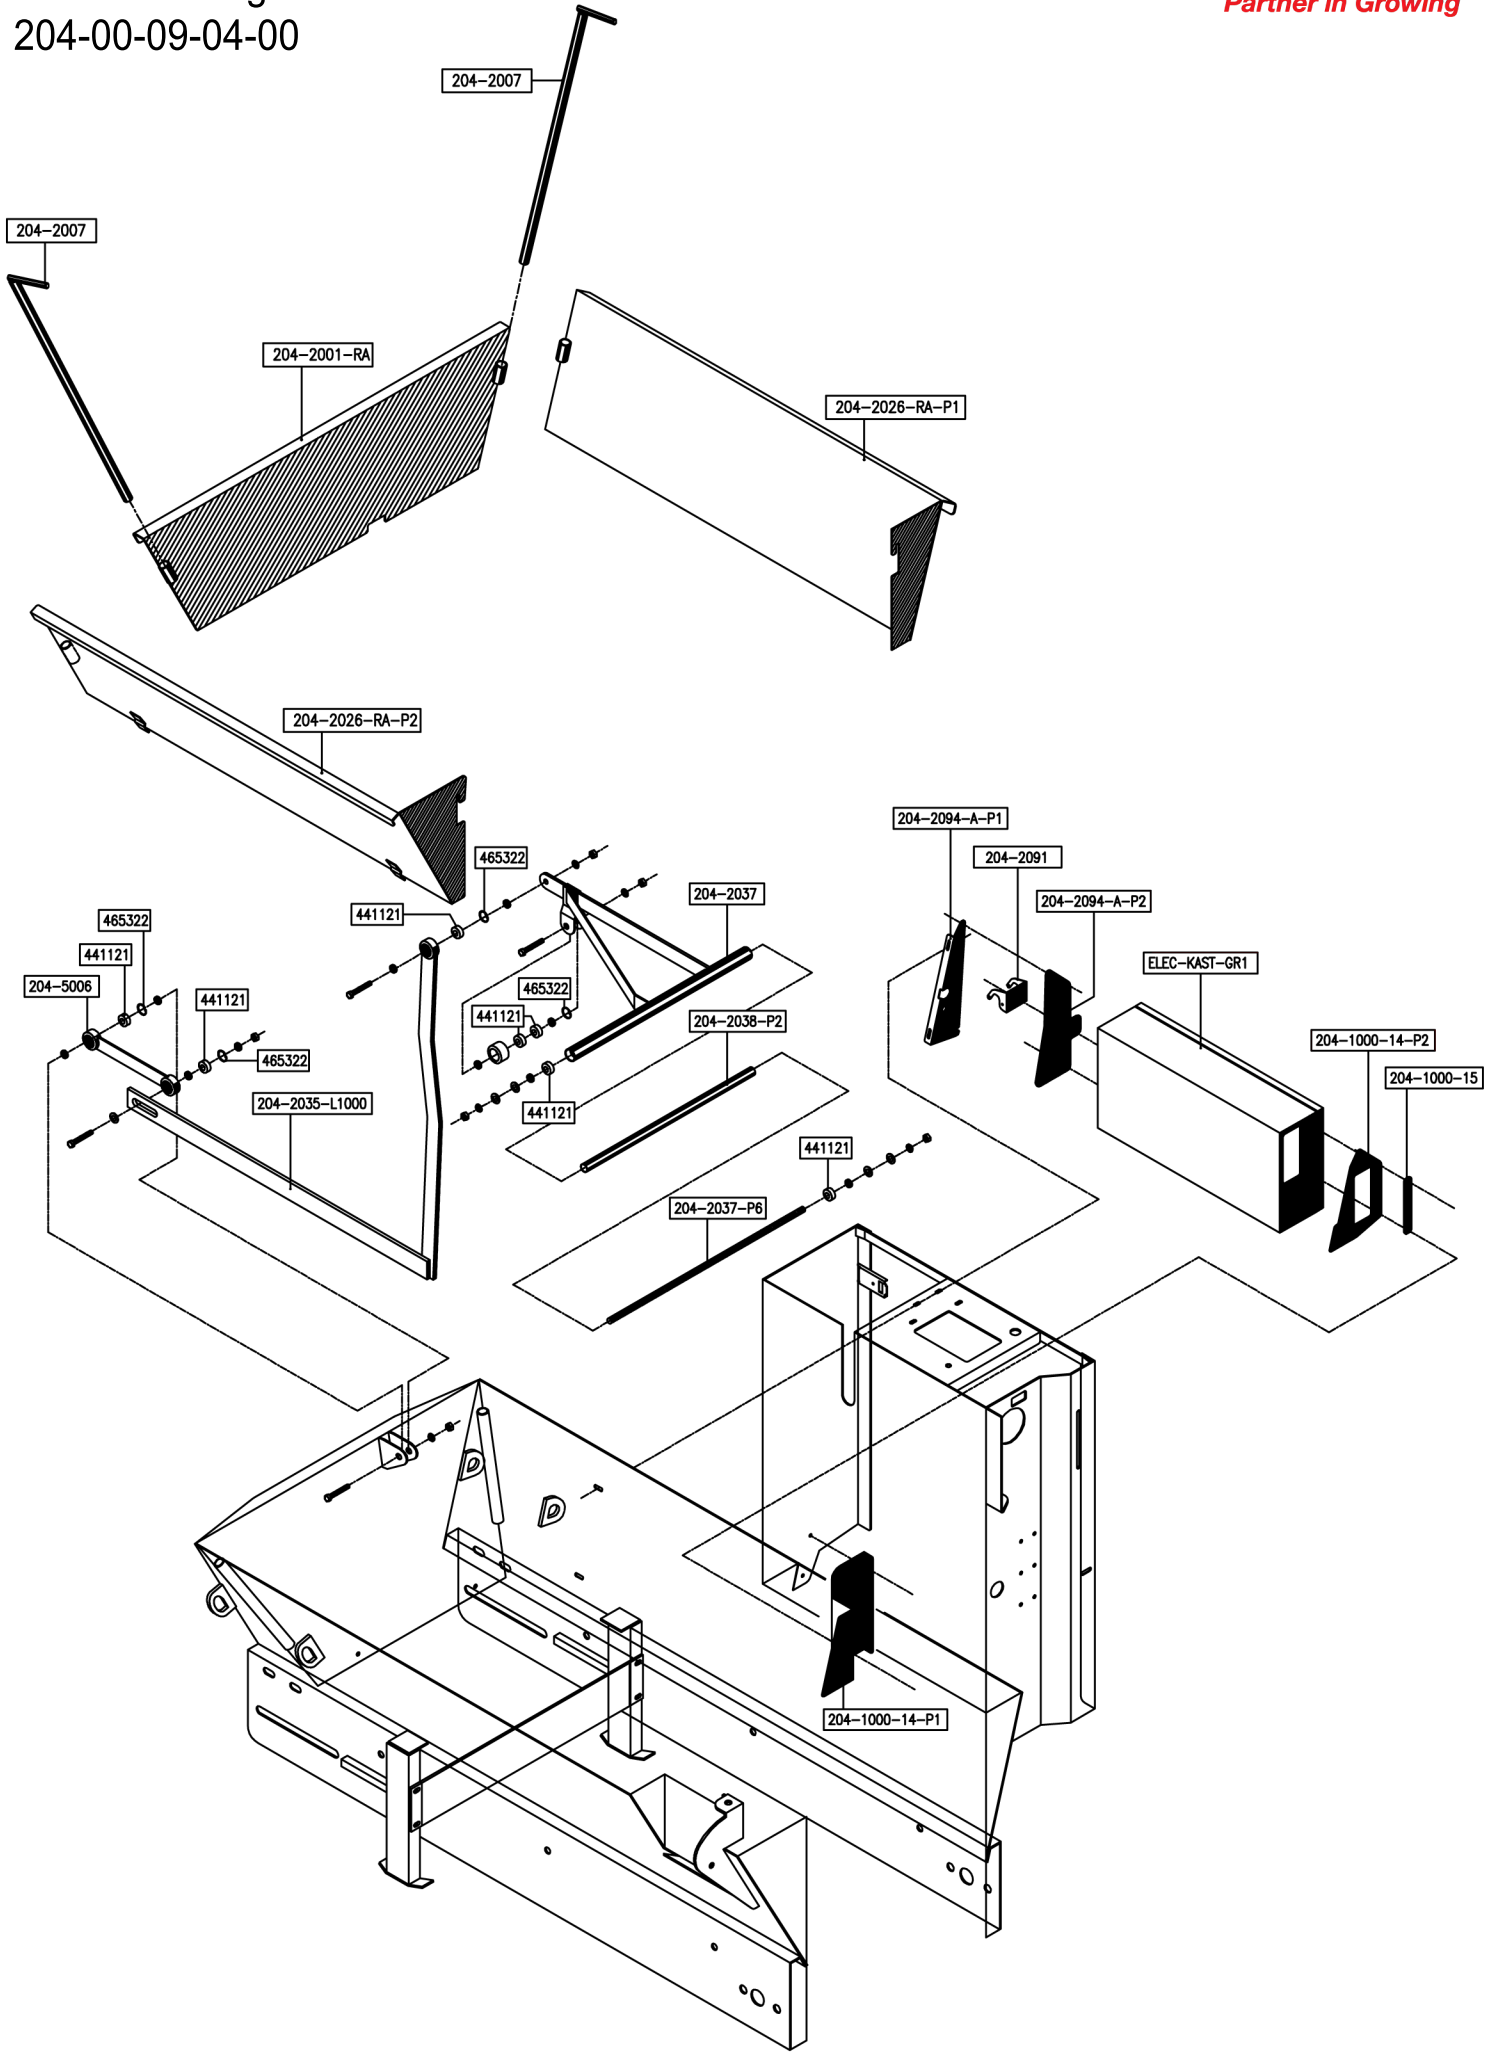

Javo Super (Mega) / Optima

Soil bin - straight back side

204-00-09-04-00

Partner in Growing