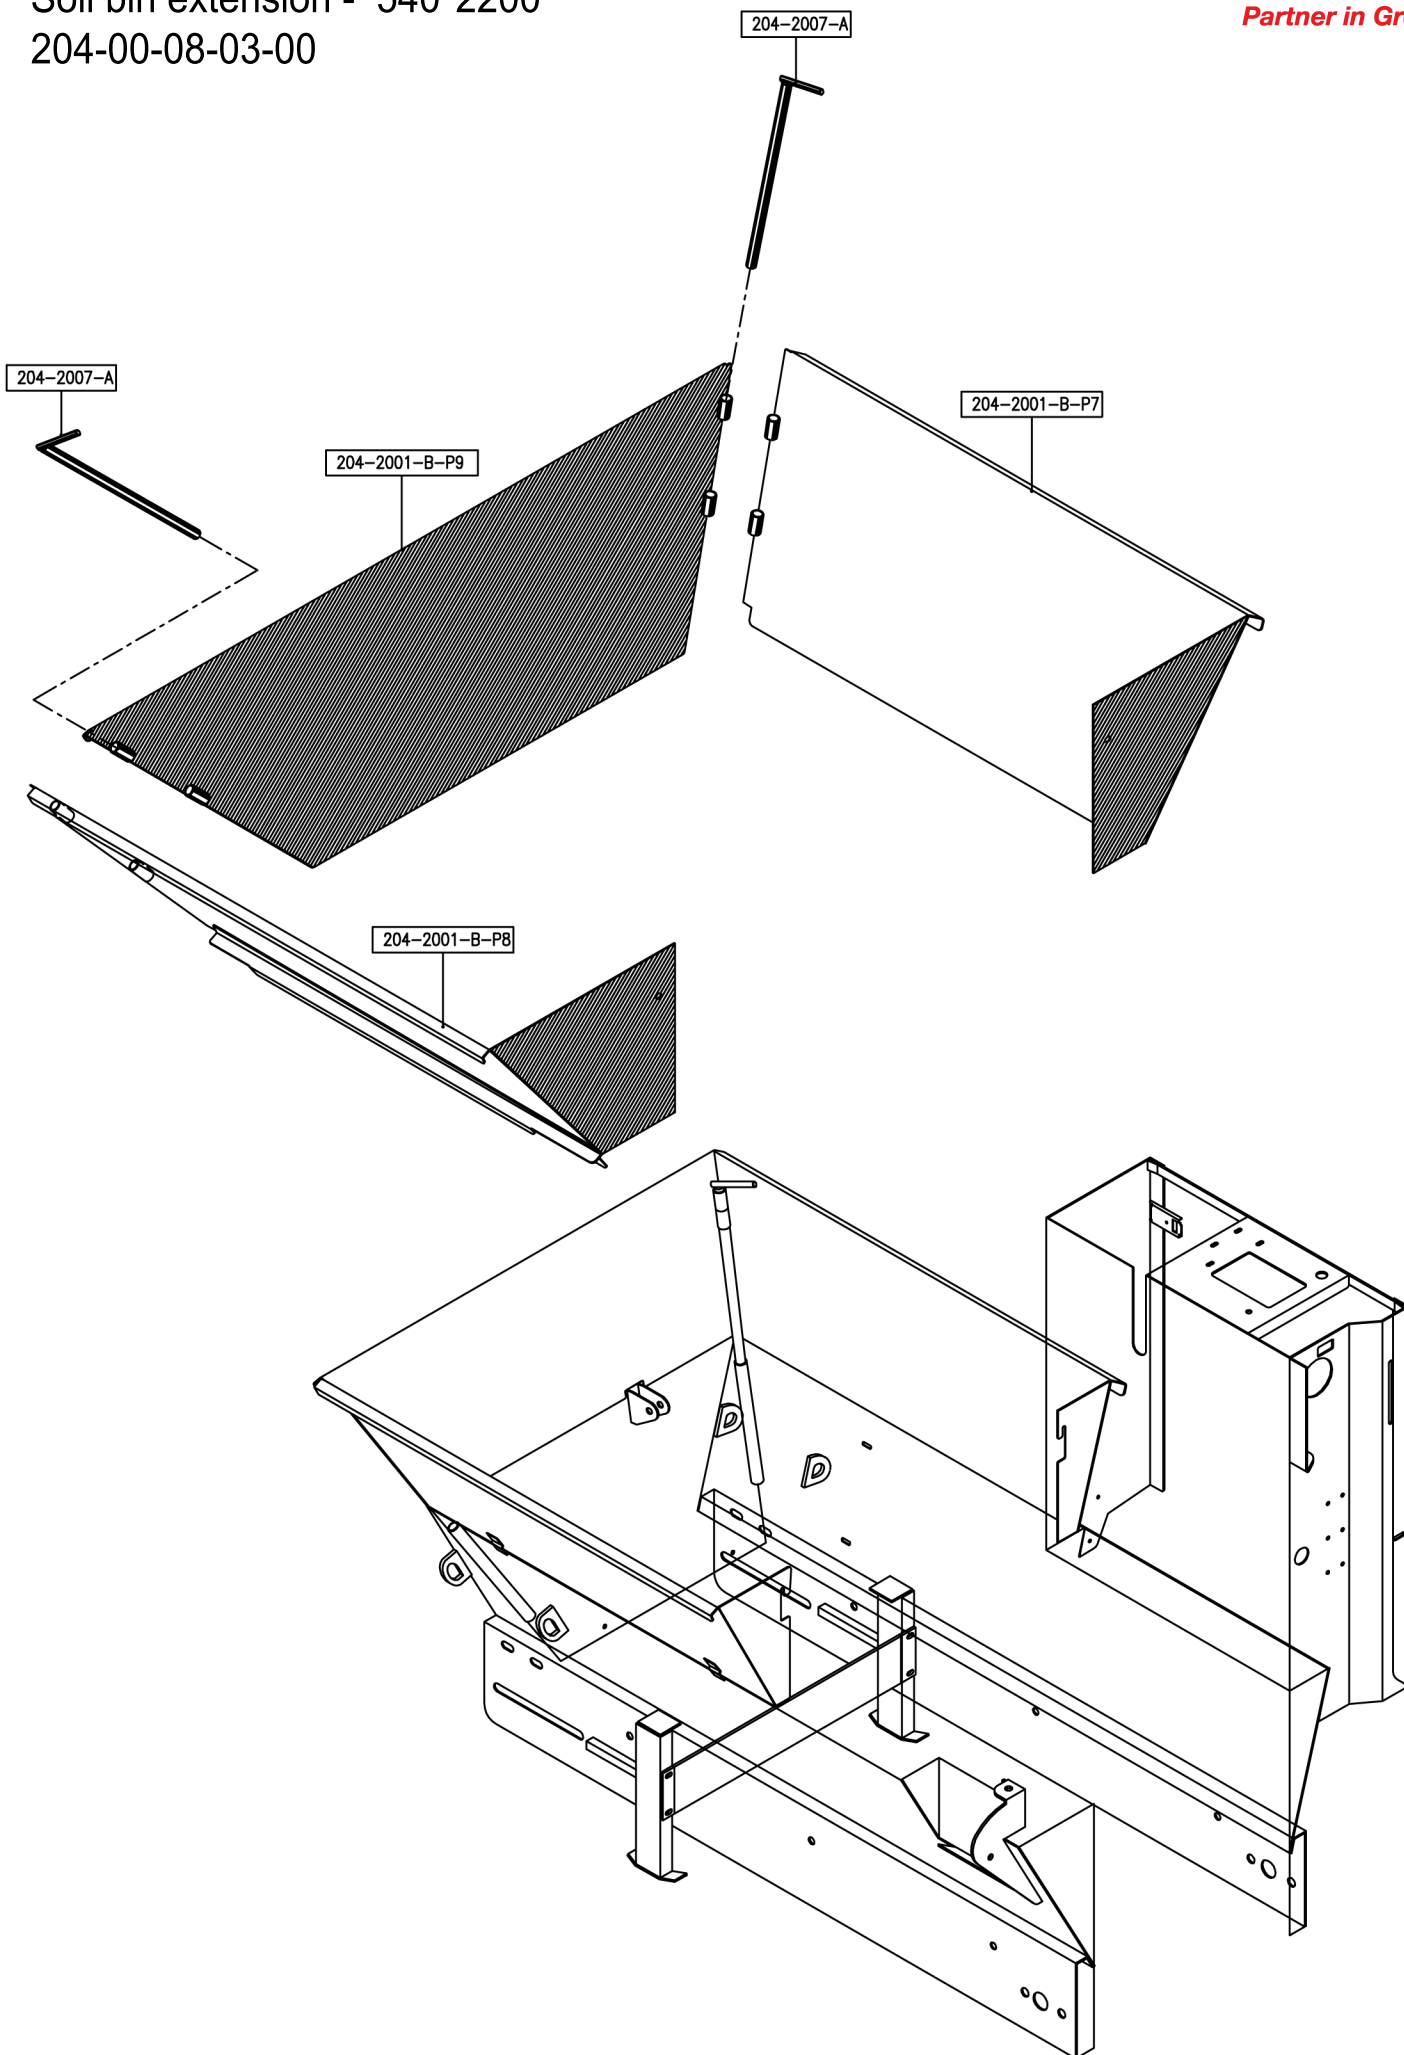

Javo Super (Mega) / Optima

Option - Soil bin extension

204-00-08-02-00

Partner in Growing

Javo Super (Mega) / Optima

Soil bin extension - 540*2200

204-00-08-03-00

Partner in Growing